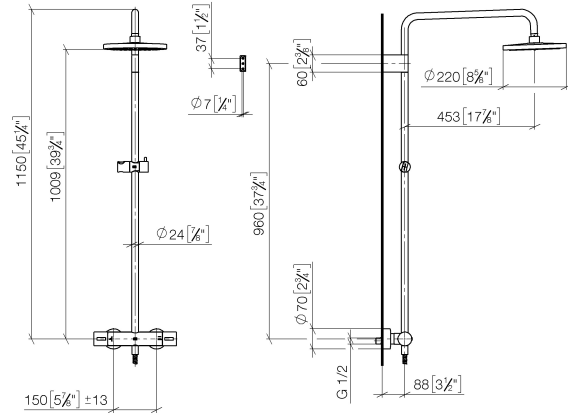

Showerpipe with shower thermostat without hand shower FlowReduce - Chrome

IMO

34 459 979

Fits: IMO, LULU, TARA, LISSÉ, VAIA, META

- shower with fixed riser projection 453mm
- overhead shower: rain flow
- rain shower Ø 220 mm
- rain shower with anti-scale system
- max. rainshower flow 7 l/min
- rotary diverter with volume control and shut-off function
- slide-on rosettes Ø 70 mm
- height of fittings up to rain shower (bottom edge) 1009mm
- height of fittings up to top edge of elbow 1150mm
- gauge 150 mm - 13 mm
- metal shower hose 1750mm with integrated anti-twist protection
- 1/2" connection
- slide bar
- Pipe diameter 23.5 mm
- quick clearing
- This product can help a building meet the requirements of Green Building Rating Systems, e.g. LEED®, BREEAM®, DGNB
- WRAS 2204013

Required miscellaneous

	Hand shower - Chrome	28 018 979-00
--	-----------------------------	---------------

Showerpipe with shower thermostat without hand shower FlowReduce - Chrome

34 459 979
mm [inches]
1:10

Flow rate chart

Certificates

DVGW_DW-6509DN0123. Belgaqua_21-032-27_5. WRAS_2204013. LGA_38737.

34 459 979

Spare parts list

No.	Item Number	Name	Quantity used	Delivery time
1	90 12 05 092 20-00	shower	1	10
2	09 23 01 039 90	sieve	1	2
3	90 28 22 348 00-00	pipe	1	10
4	90 17 11 150 00-00	holder	1	10
5	90 28 22 349 00-00	pipe	1	10
6	04 17 01 250 00-00	connection	1	10
7	90 17 33 015 00-00	handle	2	10
8	90 14 20 026 00 90	seal	1	2
9	12 570 970-00	Slide unit - Chrome	1	10
10	28 322 970-00	Metal shower hose 1/2" x 3/8" x 1750 mm - Chrome	1	2