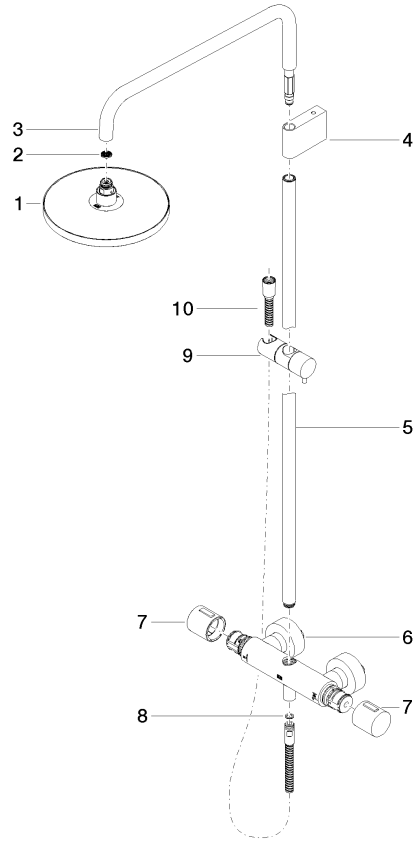

Showerpipe with shower thermostat without hand shower FlowReduce - Chrome

IMO

34 459 979

Fits: IMO, LULU, TARA, LISSÉ, VAIA, META

- shower with fixed riser projection 453mm
- overhead shower: rain flow
- rain shower Ø 220 mm
- rain shower with anti-scale system
- max. rainshower flow 7 l/min
- rotary diverter with volume control and shut-off function
- slide-on rosettes Ø 70 mm
- height of fittings up to rain shower (bottom edge) 1009mm
- height of fittings up to top edge of elbow 1150mm
- gauge 150 mm - 13 mm
- metal shower hose 1750mm with integrated anti-twist protection
- 1/2" connection
- slide bar
- Pipe diameter 23.5 mm
- quick clearing
- This product can help a building meet the requirements of Green Building Rating Systems, e.g. LEED®, BREEAM®, DGNB
- WRAS 2204013

Required miscellaneous

	Hand shower - Chrome	28 018 979-00
--	-----------------------------	---------------

Showerpipe with shower thermostat without hand shower FlowReduce - Chrome

34 459 979
mm [inches]
1:10

Flow rate chart

Certificates

DVGW_DW-6509DN0123. Belgaqua_21-032-27_5. WRAS_2204013. LGA_38737.

34 459 979

Spare parts list

No.	Item Number	Name	Quantity used	Delivery time
1	90 12 05 092 20-00	shower	1	10
2	09 23 01 039 90	sieve	1	2
3	90 28 22 348 00-00	pipe	1	10
4	90 17 11 150 00-00	holder	1	10
5	90 28 22 349 00-00	pipe	1	10
6	04 17 01 250 00-00	connection	1	10
7	90 17 33 015 00-00	handle	2	10
8	90 14 20 026 00 90	seal	1	2
9	12 570 970-00	Slide unit - Chrome	1	10
10	28 322 970-00	Metal shower hose 1/2" x 3/8" x 1750 mm - Chrome	1	2