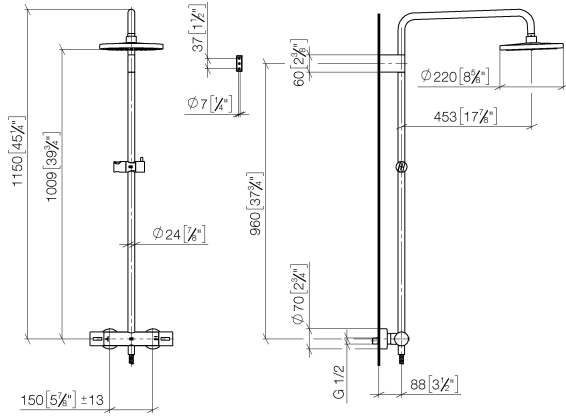

Showerpipe with shower thermostat without hand shower FlowReduce - Dark Chrome

IMO

34 459 979

Fits: IMO, LULU, TARA, LISSÉ, VAIA, META

- shower with fixed riser projection 453mm
- overhead shower: rain flow
- rain shower Ø 220 mm
- rain shower with anti-scale system
- max. rainshower flow 7 l/min
- rotary diverter with volume control and shut-off function
- slide-on rosettes Ø 70 mm
- height of fittings up to rain shower (bottom edge) 1009mm
- height of fittings up to top edge of elbow 1150mm
- gauge 150 mm - 13 mm
- metal shower hose 1750mm with integrated anti-twist protection
- 1/2" connection
- slide bar
- Pipe diameter 23.5 mm
- quick clearing
- This product can help a building meet the requirements of Green Building Rating Systems, e.g. LEED®, BREEAM®, DGNB
- WRAS 2204013

Showerpipe with shower thermostat without hand shower FlowReduce - Dark Chrome

34 459 979
mm [inches]
1:10

Flow rate chart

Codes & Standards

DIN 4109

EN 1111

ISO 3822

Scottish Water
Byelaws

UK Water Supply
Regulations

Ü-Zeichen

Showerpipe with shower thermostat without hand shower FlowReduce - Dark
Chrome

IMO

34 459 979

Certificates

WRAS_2204

DVGW_DW-
6509DN0