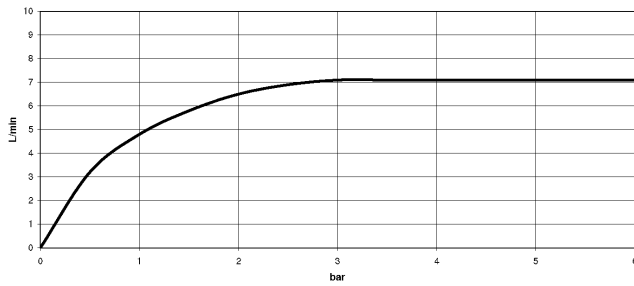

Showerpipe with shower thermostat without hand shower FlowReduce - Dark Chrome

IMO

34 459 979

Fits: IMO, LULU, TARA, LISSÉ, VAIA, META

- shower with fixed riser projection 453mm
- overhead shower: rain flow
- rain shower Ø 220 mm
- rain shower with anti-scale system
- max. rainshower flow 7 l/min
- rotary diverter with volume control and shut-off function
- slide-on rosettes Ø 70 mm
- height of fittings up to rain shower (bottom edge) 1009mm
- height of fittings up to top edge of elbow 1150mm
- gauge 150 mm - 13 mm
- metal shower hose 1750mm with integrated anti-twist protection
- 1/2" connection
- slide bar
- Pipe diameter 23.5 mm
- quick clearing
- This product can help a building meet the requirements of Green Building Rating Systems, e.g. LEED®, BREEAM®, DGNB
- WRAS 2204013

Showerpipe with shower thermostat without hand shower FlowReduce - Dark Chrome

34 459 979
mm [inches]
1:10

Flow rate chart

Codes & Standards

DIN 4109

EN 1111

ISO 3822

Scottish Water
Byelaws