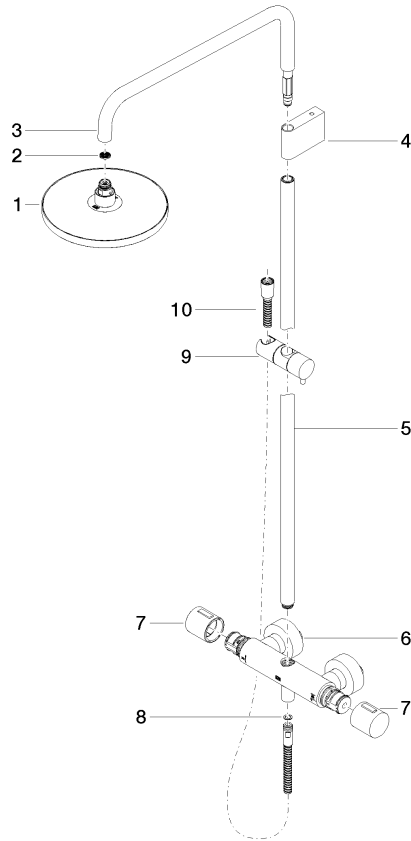

**Showerpipe with shower thermostat without hand shower FlowReduce -
Brushed Light Gold**

IMO

34 459 979

Fits: IMO, LULU, TARA, LISSÉ, VAIA, META

- shower with fixed riser projection 453mm
- overhead shower: rain flow
- rain shower Ø 220 mm
- rain shower with anti-scale system
- max. rainshower flow 7 l/min
- rotary diverter with volume control and shut-off function
- slide-on rosettes Ø 70 mm
- height of fittings up to rain shower (bottom edge) 1009mm
- height of fittings up to top edge of elbow 1150mm
- gauge 150 mm - 13 mm
- metal shower hose 1750mm with integrated anti-twist protection
- 1/2" connection
- slide bar
- Pipe diameter 23.5 mm
- quick clearing
- This product can help a building meet the requirements of Green Building Rating Systems, e.g. LEED®, BREEAM®, DGNB
- WRAS 2204013

	Hand shower FlowReduce - Brushed Light Gold	28 012 979-27 0010
--	--	-----------------------

**Showerpipe with shower thermostat without hand shower FlowReduce -
Brushed Light Gold**

34 459 979
mm [inches]
1:10

IMO

34 459 979

Certificates

WRAS_2204

LGA_38

Showerpipe with shower thermostat without hand shower FlowReduce -
Brushed Light Gold

34 459 979

Product version from 4/1/2024

Parts for other
finishes can be found
here: [Chrome](#)

Showerpipe with shower thermostat without hand shower FlowReduce -
Brushed Light Gold

IMO

34 459 979

Spare parts list

Product version from 4/1/2024

No.	Item Number	Name	Quantity used	Delivery time
	90 12 05 092 20-27	shower	11	30