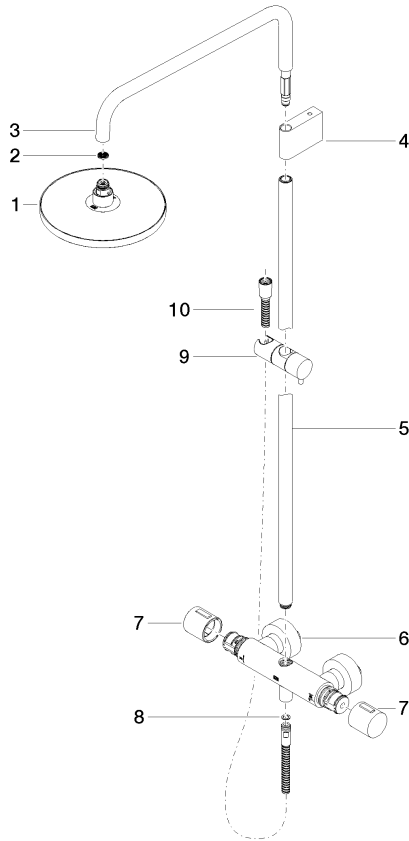

Showerpipe with shower thermostat without hand shower FlowReduce -
Brushed Bronze

34 459 979

Product version from 4/1/2024

Parts for other
finishes can be found
here: [Chrome](#)