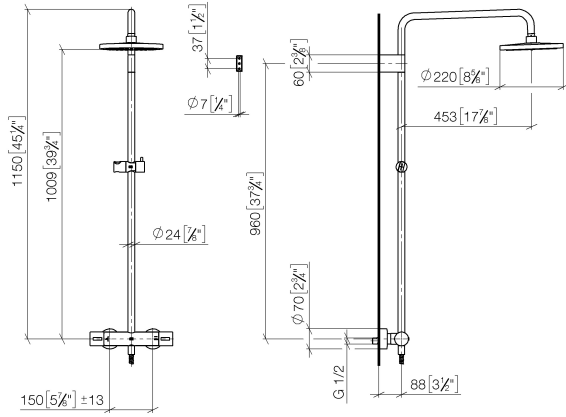

**Showerpipe with shower thermostat without hand shower FlowReduce -  
Champagne (22kt Gold)**

IMO

34 459 979

Fits: IMO, LULU, TARA, LISSÉ, VAIA, META

- shower with fixed riser projection 453mm
- overhead shower: rain flow
- rain shower Ø 220 mm
- rain shower with anti-scale system
- max. rainshower flow 7 l/min
- rotary diverter with volume control and shut-off function
- slide-on rosettes Ø 70 mm
- height of fittings up to rain shower (bottom edge) 1009mm
- height of fittings up to top edge of elbow 1150mm
- gauge 150 mm - 13 mm
- metal shower hose 1750mm with integrated anti-twist protection
- 1/2" connection
- slide bar
- Pipe diameter 23.5 mm
- quick clearing
- This product can help a building meet the requirements of Green Building Rating Systems, e.g. LEED®, BREEAM®, DGNB
- WRAS 2204013

**Showerpipe with shower thermostat without hand shower FlowReduce -  
Champagne (22kt Gold)**

34 459 979  
mm [inches]  
1:10

**Flow rate chart**

**Codes & Standards**

DIN 4109

EN 1111

ISO 3822

Scottish Water  
Byelaws