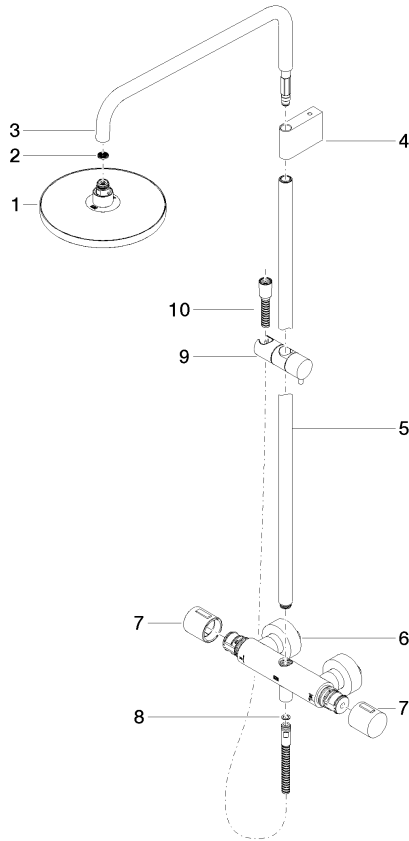

Showerpipe with shower thermostat without hand shower FlowReduce - Champagne (22kt Gold)

34 459 979

Product version from 4/1/2024

Parts for other
finishes can be found
here: [Chrome](#)