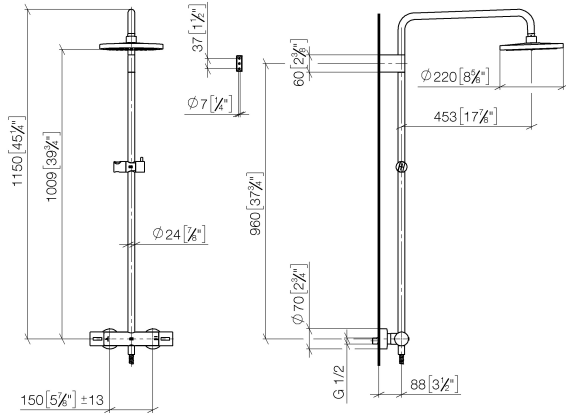

**Showerpipe with shower thermostat without hand shower FlowReduce -
Brushed Chrome**

IMO

34 459 979

Fits: IMO, LULU, TARA, LISSÉ, VAIA, META

- shower with fixed riser projection 453mm
- overhead shower: rain flow
- rain shower Ø 220 mm
- rain shower with anti-scale system
- max. rainshower flow 7 l/min
- rotary diverter with volume control and shut-off function
- slide-on rosettes Ø 70 mm
- height of fittings up to rain shower (bottom edge) 1009mm
- height of fittings up to top edge of elbow 1150mm
- gauge 150 mm - 13 mm
- metal shower hose 1750mm with integrated anti-twist protection
- 1/2" connection
- slide bar
- Pipe diameter 23.5 mm
- quick clearing
- This product can help a building meet the requirements of Green Building Rating Systems, e.g. LEED®, BREEAM®, DGNB
- WRAS 2204013

**Showerpipe with shower thermostat without hand shower FlowReduce -
Brushed Chrome**

34 459 979
mm [inches]
1:10

Flow rate chart

Codes & Standards

DIN 4109

EN 1111

EN 1717

ISO 3822

DVGW_DW-
6509DN0

Belgaqua_21-032-2 LGA_38

Showerpipe with shower thermostat without hand shower FlowReduce - Brushed Chrome

IMO

34 459 979

Product version from 4/1/2024

Parts for other
finishes can be found
here: [Chrome](#)

Showerpipe with shower thermostat without hand shower FlowReduce -
Brushed Chrome

IMO

34 459 979

Spare parts list

Product version from 4/1/2024

No.	Item Number	Name	Quantity used	Delivery time
	90 12 05 092 20-93	shower	11	20