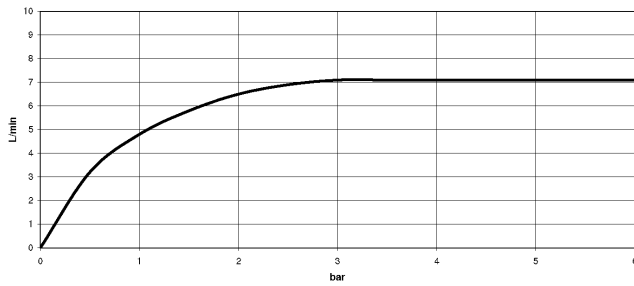

**Showerpipe with shower thermostat without hand shower FlowReduce -
Brushed Chrome**

IMO

34 459 979

Fits: IMO, LULU, TARA, LISSÉ, VAIA, META

- shower with fixed riser projection 453mm
- overhead shower: rain flow
- rain shower Ø 220 mm
- rain shower with anti-scale system
- max. rainshower flow 7 l/min
- rotary diverter with volume control and shut-off function
- slide-on rosettes Ø 70 mm
- height of fittings up to rain shower (bottom edge) 1009mm
- height of fittings up to top edge of elbow 1150mm
- gauge 150 mm - 13 mm
- metal shower hose 1750mm with integrated anti-twist protection
- 1/2" connection
- slide bar
- Pipe diameter 23.5 mm
- quick clearing
- This product can help a building meet the requirements of Green Building Rating Systems, e.g. LEED®, BREEAM®, DGNB
- WRAS 2204013

**Showerpipe with shower thermostat without hand shower FlowReduce -
Brushed Chrome**

34 459 979
mm [inches]
1:10

Flow rate chart

Codes & Standards

DIN 4109

EN 1111

EN 1717

ISO 3822