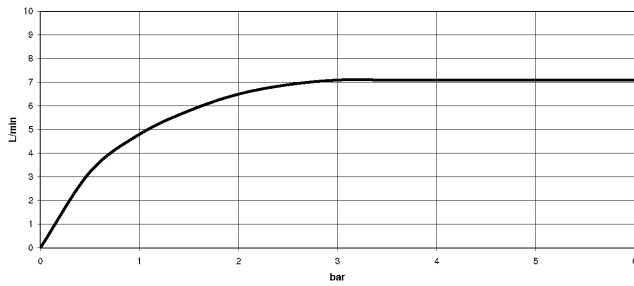

**Showerpipe with shower thermostat without hand shower FlowReduce -
Brushed Dark Platinum**

34 459 979
mm [inches]
1:10

Flow rate chart

Codes & Standards

DIN 4109

EN 1111

EN 1717

ISO 3822