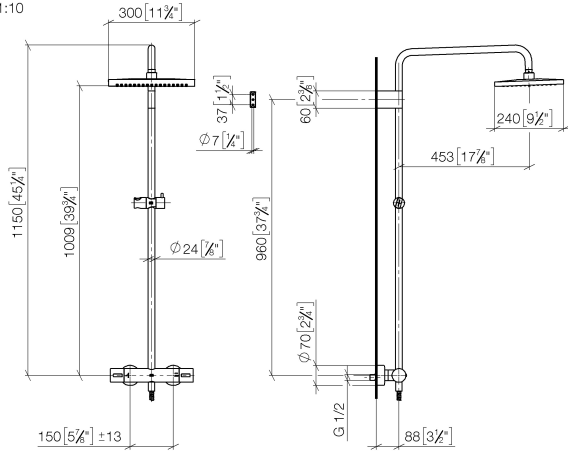

34 459 980

mm [inches]
1:10

Flow rate chart

Codes & Standards

DIN 4109

EN 1717

ISO 3822

Scottish Water
Byelaws