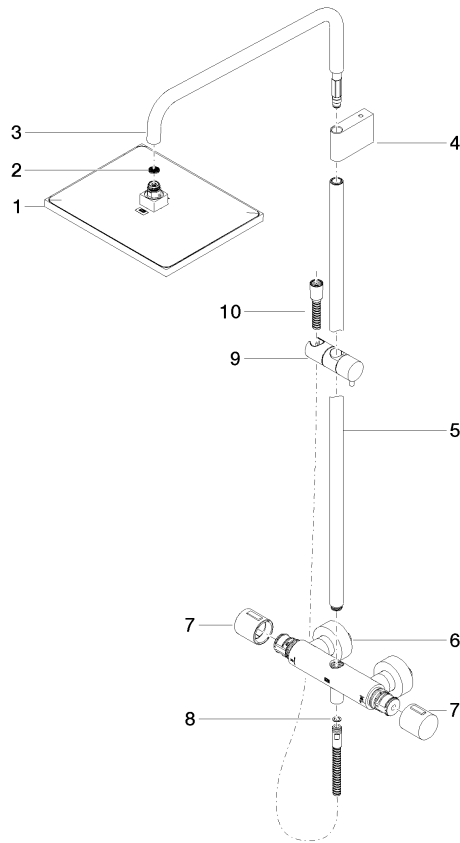

34 459 980

Fits: IMO, MEM, CL.1, CYO

- shower with fixed riser projection 453mm
- overhead shower: rain flow
- rain shower 300 x 240mm
- rain shower with anti-scale system
- max. rainshower flow 20 l/min
- Function from: 12 l/min
- rotary diverter with volume control and shut-off function
- slide-on rosettes Ø 70 mm
- height of fittings up to rain shower (bottom edge) 1009mm
- height of fittings up to top edge of elbow 1150mm
- gauge 150 mm - 13 mm
- metal shower hose 1750mm with integrated anti-twist protection
- 1/2" connection
- slide bar
- Pipe diameter 23.5 mm
- quick clearing
- WRAS 2204013

34 459 980

mm [inches]
1:10

Flow rate chart

Codes & Standards

DIN 4109

EN 1717

ISO 3822

Scottish Water
Byelaws

UK Water Supply
Regulations

Ü-Zeichen

Showerpipe with shower thermostat without hand shower - Brushed Platinum

IMO

34 459 980

Certificates

WRAS_2204

LGA_38

Belgaqua_21-032-2

34 459 980

Product version from 6/1/2024

Parts for other finishes can be found here: [Chrome](#)

Showerpipe with shower thermostat without hand shower - Brushed Platinum

IMO

34 459 980

Spare parts list