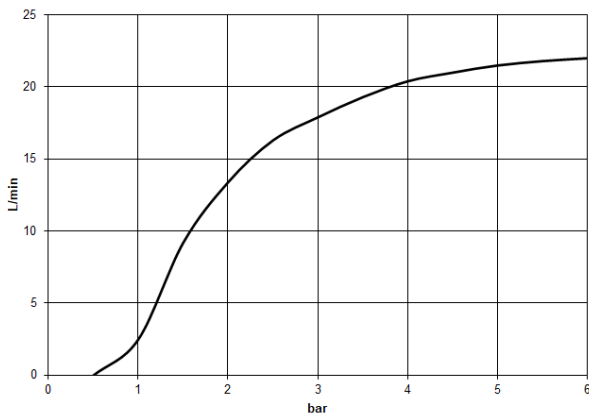

34 459 980

mm [inches]
1:10

Flow rate chart

Codes & Standards

DIN 4109

EN 1717

ISO 3822

Scottish Water
Byelaws