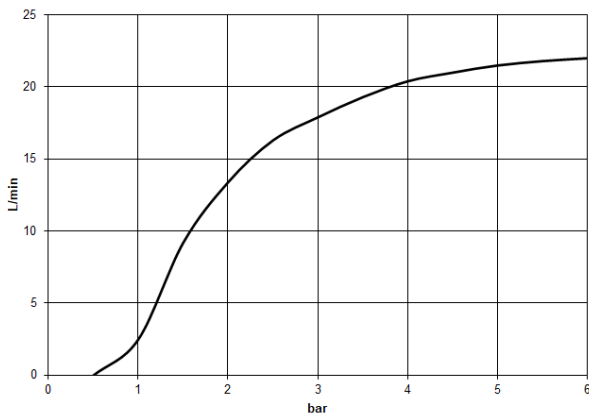

### Required miscellaneous

	<b>SERIES-VARIOUS Hand shower - Platinum</b>	28 027 979-08 0010
---	--	-----------------------

34 459 980

mm [inches]  
1:10

Flow rate chart

Codes & Standards

DIN 4109

EN 1717