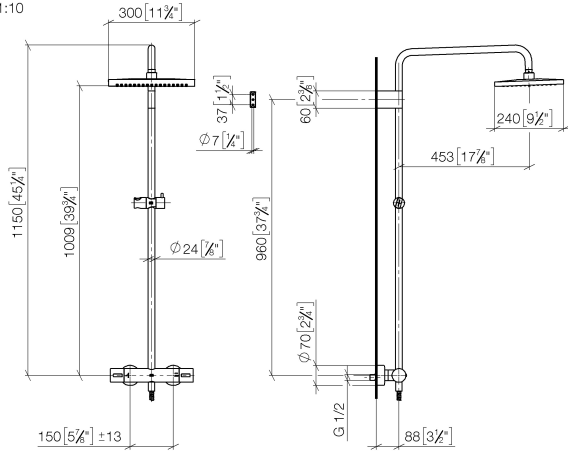

### Required miscellaneous

	<b>SERIES-VARIOUS Hand shower - Platinum</b>	28 027 979-08 0010
---	--	-----------------------

34 459 980

mm [inches]  
1:10

Flow rate chart

Codes & Standards

DIN 4109

EN 1717