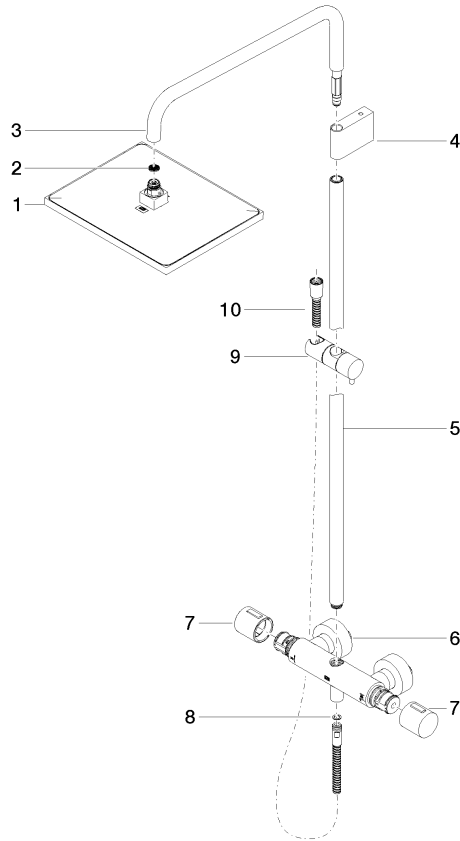

34 459 980

Fits: IMO, MEM, CL.1, CYO

- shower with fixed riser projection 453mm
- overhead shower: rain flow
- rain shower 300 x 240mm
- rain shower with anti-scale system
- max. rainshower flow 20 l/min
- Function from: 12 l/min
- rotary diverter with volume control and shut-off function
- slide-on rosettes Ø 70 mm
- height of fittings up to rain shower (bottom edge) 1009mm
- height of fittings up to top edge of elbow 1150mm
- gauge 150 mm - 13 mm
- metal shower hose 1750mm with integrated anti-twist protection
- 1/2" connection
- slide bar
- Pipe diameter 23.5 mm
- quick clearing
- WRAS 2204013

## Showerpipe with shower thermostat without hand shower - Platinum

IMO

34 459 980

### Spare parts list