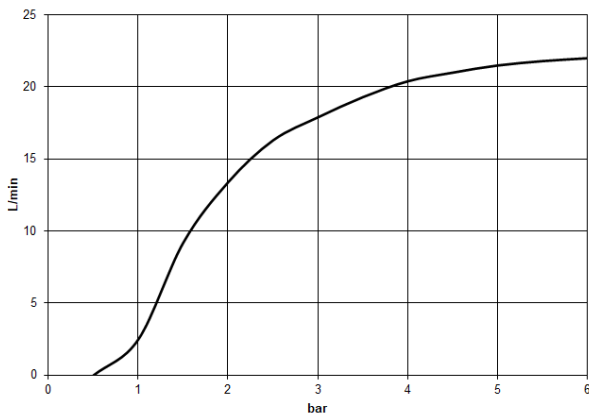

	Hand shower FlowReduce - Brushed Light Gold	28 012 979-27 0010
---	--	-----------------------

34 459 980

mm [inches]
1:10

Flow rate chart

Codes & Standards

DIN 4109

ISO 3822

Scottish Water
Byelaws