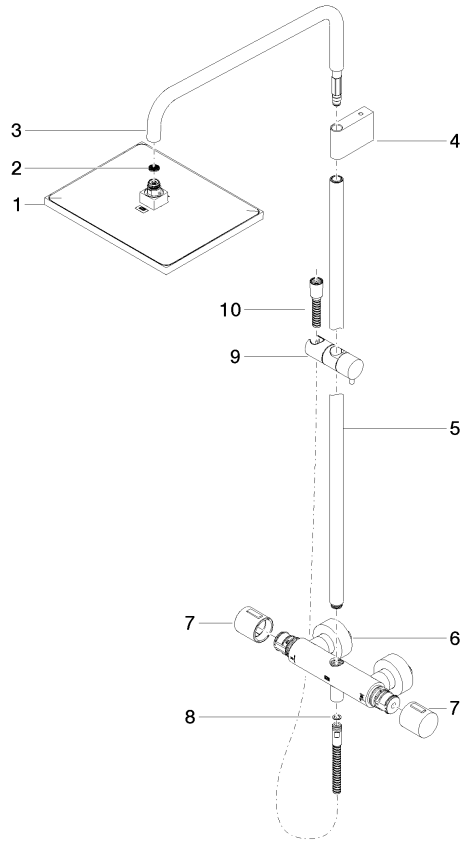

34 459 980

Fits: IMO, MEM, CL.1, CYO

- shower with fixed riser projection 453mm
- overhead shower: rain flow
- rain shower 300 x 240mm
- rain shower with anti-scale system
- max. rainshower flow 20 l/min
- Function from: 12 l/min
- rotary diverter with volume control and shut-off function
- slide-on rosettes Ø 70 mm
- height of fittings up to rain shower (bottom edge) 1009mm
- height of fittings up to top edge of elbow 1150mm
- gauge 150 mm - 13 mm
- metal shower hose 1750mm with integrated anti-twist protection
- 1/2" connection
- slide bar
- Pipe diameter 23.5 mm
- quick clearing
- WRAS 2204013

	Hand shower FlowReduce - Brushed Light Gold	28 012 979-27 0010
---	--	-----------------------

34 459 980

mm [inches]
1:10

Flow rate chart

Codes & Standards

DIN 4109

ISO 3822

Scottish Water
Byelaws

UK Water Supply
Regulations

Ü-Zeichen

Showerpipe with shower thermostat without hand shower - Brushed Light Gold

IMO

34 459 980

Certificates

WRAS_2204

LGA_38

34 459 980

Product version from 6/1/2024

Parts for other finishes can be found here: [Chrome](#)

Showerpipe with shower thermostat without hand shower - Brushed Light Gold

IMO

34 459 980

Spare parts list

Product version from 6/1/2024