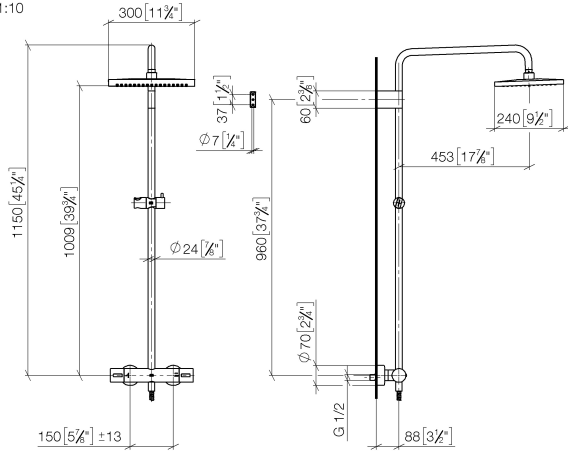

34 459 980

Fits: IMO, MEM, CL.1, CYO

- shower with fixed riser projection 453mm
- overhead shower: rain flow
- rain shower 300 x 240mm
- rain shower with anti-scale system
- max. rainshower flow 20 l/min
- Function from: 12 l/min
- rotary diverter with volume control and shut-off function
- slide-on rosettes Ø 70 mm
- height of fittings up to rain shower (bottom edge) 1009mm
- height of fittings up to top edge of elbow 1150mm
- gauge 150 mm - 13 mm
- metal shower hose 1750mm with integrated anti-twist protection
- 1/2" connection
- slide bar
- Pipe diameter 23.5 mm
- quick clearing
- WRAS 2204013

	Hand shower FlowReduce - Brushed Light Gold	28 012 979-27 0010
---	--	-----------------------

34 459 980

mm [inches]
1:10

Flow rate chart

Codes & Standards

DIN 4109

ISO 3822

Scottish Water
Byelaws