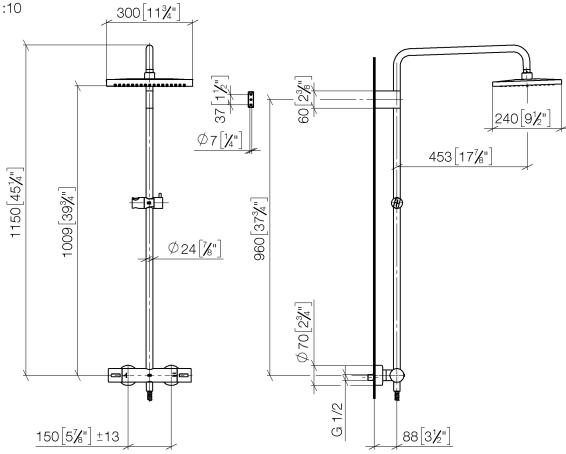

**Showerpipe with shower thermostat without hand shower - Brushed Durabronz
(23kt Gold)**

IMO

34 459 980

Fits: IMO, MEM, CL.1, CYO

- shower with fixed riser projection 453mm
- overhead shower: rain flow
- rain shower 300 x 240mm
- rain shower with anti-scale system
- max. rainshower flow 20 l/min
- Function from: 12 l/min
- rotary diverter with volume control and shut-off function
- slide-on rosettes Ø 70 mm
- height of fittings up to rain shower (bottom edge) 1009mm
- height of fittings up to top edge of elbow 1150mm
- gauge 150 mm - 13 mm
- metal shower hose 1750mm with integrated anti-twist protection
- 1/2" connection
- slide bar
- Pipe diameter 23.5 mm
- quick clearing
- WRAS 2204013

**Showerpipe with shower thermostat without hand shower - Brushed Durabronz
(23kt Gold)**

34 459 980
mm [inches]
1:10

Flow rate chart

Codes & Standards

| | | | |
|--------------------------------|-----------|----------|---------------------------|
| DIN 4109 | EN 1717 | ISO 3822 | Scottish Water Byelaws |
| UK Water Supply Regulations | Ü-Zeichen | | |