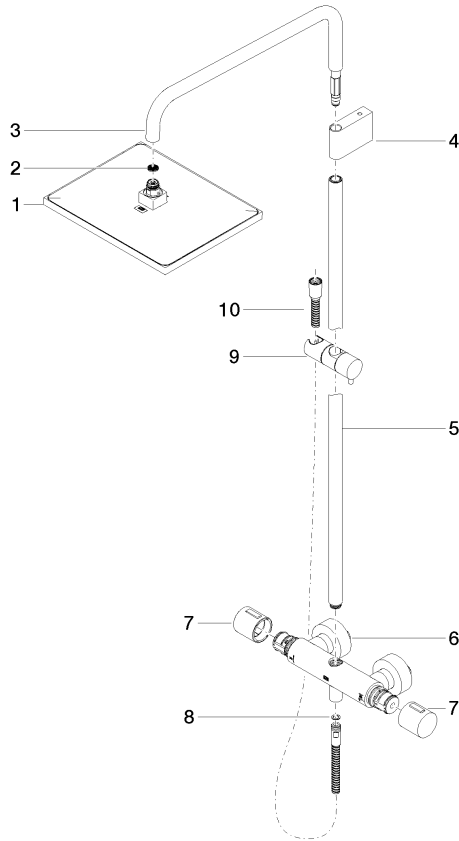

Showerpipe with shower thermostat without hand shower - Brushed Durabronz (23kt Gold)

IMO

34 459 980

Product version from 6/1/2024

Parts for other finishes can be found here: [Chrome](#)