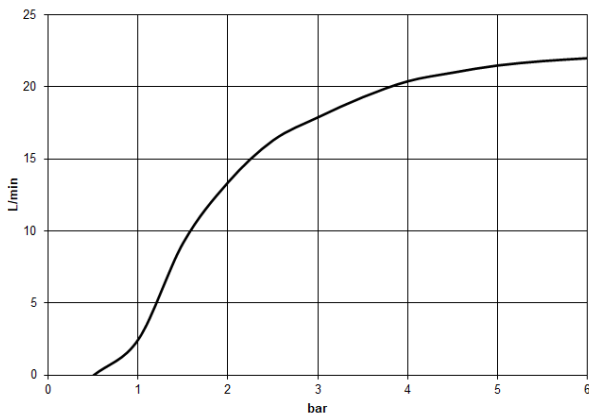

**Showerpipe with shower thermostat without hand shower - Brushed Durabronz
(23kt Gold)**

34 459 980
mm [inches]
1:10

Flow rate chart

Codes & Standards

| | | | |
|--------------------------------|-----------|----------|---------------------------|
| DIN 4109 | EN 1717 | ISO 3822 | Scottish Water Byelaws |
| UK Water Supply Regulations | Ü-Zeichen | | |