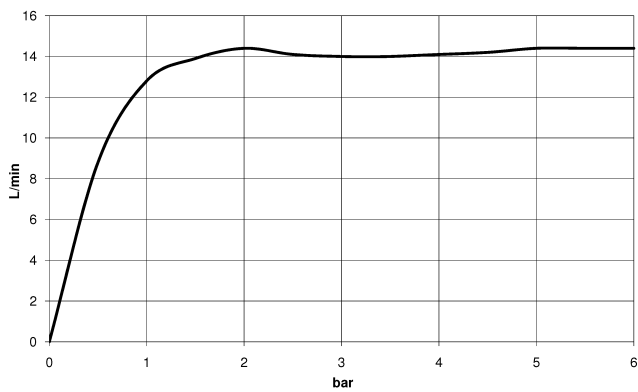

34 460 809

- shower with fixed riser projection 452mm
- overhead shower: rain flow
- rain shower Ø 300 mm
- rain shower with anti-scale system
- max. rainshower flow 14 l/min
- Function from: 10 l/min
- rotary diverter with volume control and shut-off function
- slide-on rosettes Ø 70 mm
- height of fittings up to rain shower (bottom edge) 964mm
- height of fittings up to top edge of elbow 1267mm
- gauge 150 mm - 13 mm
- metal shower hose 1750mm with integrated anti-twist protection
- 1/2" connection
- slide bar
- Pipe diameter 23.5 mm

This article does not include a hand shower!

Intrinsic protection against back flow.

	Chrome	34 460 809-00
	Brushed Platinum	34 460 809-06
	Platinum	34 460 809-08
	Dark Chrome	34 460 809-19
	Brushed Durabronze (23kt Gold)	34 460 809-28
	Brushed Bronze	34 460 809-42
	Brushed Champagne (22kt Gold)	34 460 809-46
	Champagne (22kt Gold)	34 460 809-47
	Brushed Dark Platinum	34 460 809-99

34 460 809

Flow rate chart

Certificates

Belgaqua_24-006- LGA_38736.
27_8.

34 460 809

Spare parts list

No.	Item Number	Name	Quantity used	Delivery time
1	04 12 05 091 00-00	shower	1	10
2	04 28 22 346 00-00	pipe	1	10
3	09 14 10 008 90	seal	1	2
4	90 17 11 150 00-00	holder	1	10
5	28 322 970-00	Metal shower hose 1/2" x 3/8" x 1750 mm - Chrome	1	2
6	12 570 970-00	Slide unit - Chrome	1	10
7	90 28 22 349 00-00	pipe	1	10
8	04 17 01 250 00-00	connection	1	10
9	90 17 33 015 00-00	handle	1	10
10	90 14 20 026 00 90	seal	1	2
11	90 17 33 030 00-00	handle	1	10