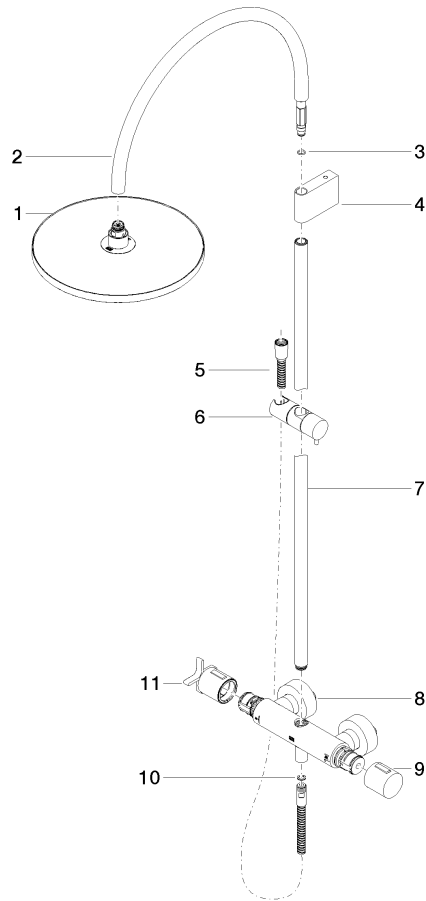

34 460 809

- shower with fixed riser projection 452mm
- overhead shower: rain flow
- rain shower Ø 300 mm
- rain shower with anti-scale system
- max. rainshower flow 14 l/min
- Function from: 10 l/min
- rotary diverter with volume control and shut-off function
- slide-on rosettes Ø 70 mm
- height of fittings up to rain shower (bottom edge) 964mm
- height of fittings up to top edge of elbow 1267mm
- gauge 150 mm - 13 mm
- metal shower hose 1750mm with integrated anti-twist protection
- 1/2" connection
- slide bar
- Pipe diameter 23.5 mm

This article does not include a hand shower!

Intrinsic protection against back flow.

	Chrome	34 460 809-00
	Brushed Platinum	34 460 809-06
	Platinum	34 460 809-08
	Dark Chrome	34 460 809-19
	Brushed Durabronze (23kt Gold)	34 460 809-28
	Brushed Bronze	34 460 809-42
	Brushed Champagne (22kt Gold)	34 460 809-46
	Champagne (22kt Gold)	34 460 809-47
	Brushed Dark Platinum	34 460 809-99

34 460 809

Flow rate chart

Certificates

Belgaqua_24-006- LGA_38736.
27_8.

34 460 809

Spare parts list

No.	Item Number	Name	Quantity used	Delivery time
1	04 12 05 091 00-00	shower	1	10
2	04 28 22 346 00-00	pipe	1	10
3	09 14 10 008 90	seal	1	2
4	90 17 11 150 00-00	holder	1	10
5	28 322 970-00	Metal shower hose 1/2" x 3/8" x 1750 mm - Chrome	1	2
6	12 570 970-00	Slide unit - Chrome	1	10
7	90 28 22 349 00-00	pipe	1	10
8	04 17 01 250 00-00	connection	1	10
9	90 17 33 015 00-00	handle	1	10
10	90 14 20 026 00 90	seal	1	2
11	90 17 33 030 00-00	handle	1	10