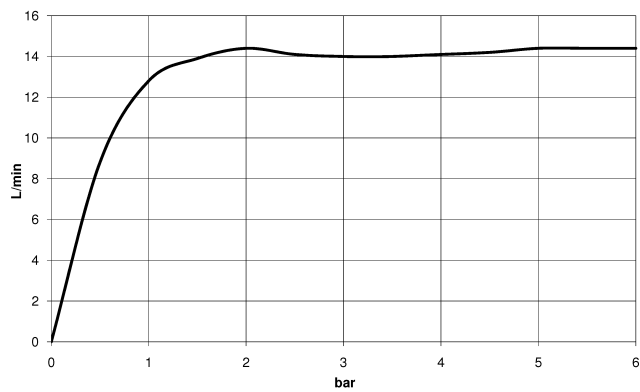

**VAIA Shower pipe with shower thermostat without hand shower - Brushed Platinum**

VAIA

34 460 809

- shower with fixed riser projection 452mm
- overhead shower: rain flow
- rain shower Ø 300 mm
- rain shower with anti-scale system
- max. rainshower flow 14 l/min
- Function from: 10 l/min
- rotary diverter with volume control and shut-off function
- slide-on rosettes Ø 70 mm
- height of fittings up to rain shower (bottom edge) 964mm
- height of fittings up to top edge of elbow 1267mm
- gauge 150 mm - 13 mm
- metal shower hose 1750mm with integrated anti-twist protection
- 1/2" connection
- slide bar
- Pipe diameter 23.5 mm

This article does not include a hand shower!  
Intrinsic protection against back flow.

	Brushed Platinum	34 460 809-06
	Chrome	34 460 809-00
	Platinum	34 460 809-08
	Dark Chrome	34 460 809-19
	Brushed Durabrass (23kt Gold)	34 460 809-28
	Brushed Bronze	34 460 809-42
	Brushed Champagne (22kt Gold)	34 460 809-46
	Champagne (22kt Gold)	34 460 809-47
	Brushed Dark Platinum	34 460 809-99

34 460 809

mm [inches]

Flow rate chart

Certificates

Belgaqua\_24-006- LGA\_38736.  
27\_8.

34 460 809  
Parts for other  
finishes can be found  
here: [Chrome](#)