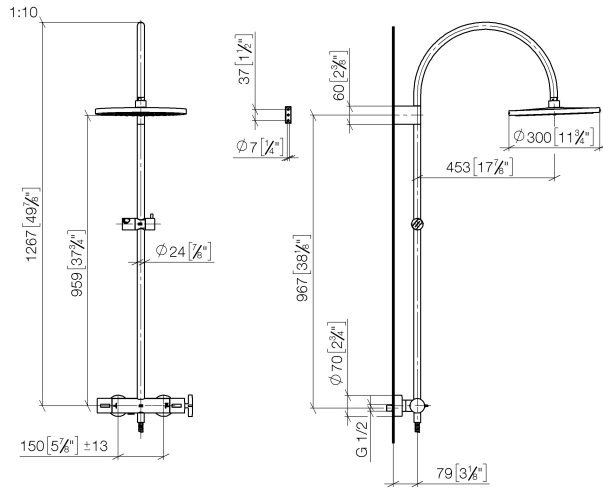

**VAIA Shower pipe with shower thermostat without hand shower - Brushed Platinum**

VAIA

34 460 809

- shower with fixed riser projection 452mm
- overhead shower: rain flow
- rain shower Ø 300 mm
- rain shower with anti-scale system
- max. rainshower flow 14 l/min
- Function from: 10 l/min
- rotary diverter with volume control and shut-off function
- slide-on rosettes Ø 70 mm
- height of fittings up to rain shower (bottom edge) 964mm
- height of fittings up to top edge of elbow 1267mm
- gauge 150 mm - 13 mm
- metal shower hose 1750mm with integrated anti-twist protection
- 1/2" connection
- slide bar
- Pipe diameter 23.5 mm

This article does not include a hand shower!  
Intrinsic protection against back flow.

	Brushed Platinum	34 460 809-06
	Chrome	34 460 809-00
	Platinum	34 460 809-08
	Dark Chrome	34 460 809-19
	Brushed Durabrass (23kt Gold)	34 460 809-28
	Brushed Bronze	34 460 809-42
	Brushed Champagne (22kt Gold)	34 460 809-46
	Champagne (22kt Gold)	34 460 809-47
	Brushed Dark Platinum	34 460 809-99

34 460 809

mm [inches]

Flow rate chart

Certificates

Belgaqua\_24-006- LGA\_38736.  
27\_8.

34 460 809  
Parts for other  
finishes can be found  
here: [Chrome](#)

### Spare parts list

No.	Item Number	Name	Quantity used	Delivery time
1	04 12 05 091 00-06	shower	1	10
2	04 28 22 346 00-06	pipe	1	10
3	09 14 10 008 90	seal	1	2
4	90 17 11 150 00-06	holder	1	10
5	28 322 970-06	Metal shower hose 1/2" x 3/8" x 1750 mm - Brushed Platinum	1	2
6	12 570 970-06	Slide unit - Brushed Platinum	1	10
7	90 28 22 349 00-06	pipe	1	10
8	04 17 01 250 00-06	connection	1	10
9	90 17 33 015 00-06	handle	1	10
10	90 14 20 026 00 90	seal	1	2
11	90 17 33 030 00-06	handle	1	10