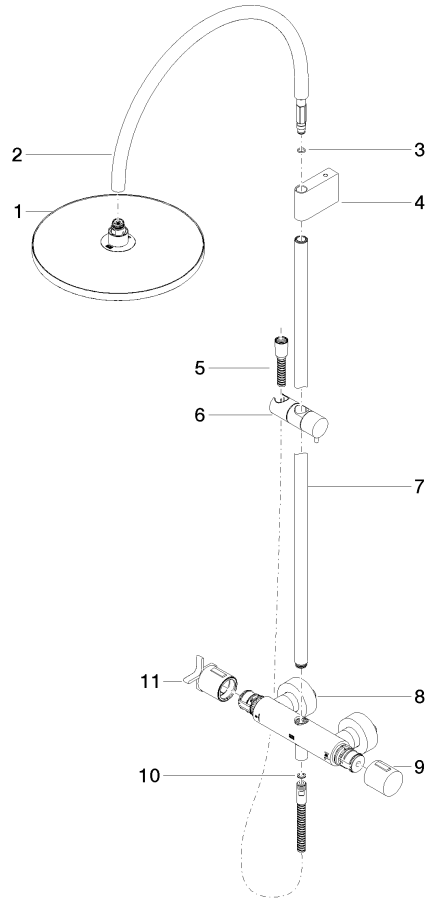

**VAIA Shower pipe with shower thermostat without hand shower - Brushed Platinum**

VAIA

34 460 809

- shower with fixed riser projection 452mm
- overhead shower: rain flow
- rain shower Ø 300 mm
- rain shower with anti-scale system
- max. rainshower flow 14 l/min
- Function from: 10 l/min
- rotary diverter with volume control and shut-off function
- slide-on rosettes Ø 70 mm
- height of fittings up to rain shower (bottom edge) 964mm
- height of fittings up to top edge of elbow 1267mm
- gauge 150 mm - 13 mm
- metal shower hose 1750mm with integrated anti-twist protection
- 1/2" connection
- slide bar
- Pipe diameter 23.5 mm

34 460 809

mm [inches]

Flow rate chart

Certificates

Belgaqua\_24-006- LGA\_38736.  
27\_8.

34 460 809  
Parts for other  
finishes can be found  
here: [Chrome](#)

### Spare parts list

No.	Item Number	Name	Quantity used	Delivery time
1	04 12 05 091 00-06	shower	1	10
2	04 28 22 346 00-06	pipe	1	10
3	09 14 10 008 90	seal	1	2
4	90 17 11 150 00-06	holder	1	10
5	28 322 970-06	Metal shower hose 1/2" x 3/8" x 1750 mm - Brushed Platinum	1	2
6	12 570 970-06	Slide unit - Brushed Platinum	1	10
7	90 28 22 349 00-06	pipe	1	10
8	04 17 01 250 00-06	connection	1	10
9	90 17 33 015 00-06	handle	1	10
10	90 14 20 026 00 90	seal	1	2
11	90 17 33 030 00-06	handle	1	10