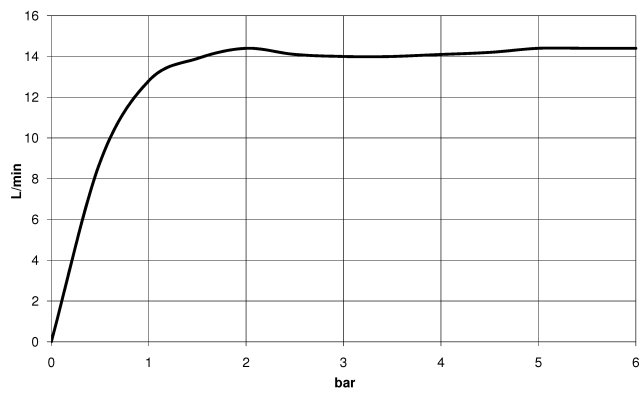

34 460 809

- shower with fixed riser projection 452mm
- overhead shower: rain flow
- rain shower Ø 300 mm
- rain shower with anti-scale system
- max. rainshower flow 14 l/min
- Function from: 10 l/min
- rotary diverter with volume control and shut-off function
- slide-on rosettes Ø 70 mm
- height of fittings up to rain shower (bottom edge) 964mm
- height of fittings up to top edge of elbow 1267mm
- gauge 150 mm - 13 mm
- metal shower hose 1750mm with integrated anti-twist protection
- 1/2" connection
- slide bar
- Pipe diameter 23.5 mm

This article does not include a hand shower!

Intrinsic protection against back flow.

	Platinum	34 460 809-08
	Chrome	34 460 809-00
	Brushed Platinum	34 460 809-06
	Dark Chrome	34 460 809-19
	Brushed Durabronze (23kt Gold)	34 460 809-28
	Brushed Bronze	34 460 809-42
	Brushed Champagne (22kt Gold)	34 460 809-46
	Champagne (22kt Gold)	34 460 809-47
	Brushed Dark Platinum	34 460 809-99

34 460 809

Flow rate chart

Certificates

Belgaqua_24-006- LGA_38736.
27_8.

34 460 809

Parts for other finishes can be found here: [Chrome](#)

Spare parts list

No.	Item Number	Name	Quantity used	Delivery time
1	04 12 05 091 00-08	shower	1	40
2	04 28 22 346 00-08	pipe	1	40
3	09 14 10 008 90	seal	1	2
4	90 17 11 150 00-08	holder	1	40
5	28 322 970-08	Metal shower hose 1/2" x 3/8" x 1750 mm - Platinum	1	40
6	12 570 970-08	Slide unit - Platinum	1	40
7	90 28 22 349 00-08	pipe	1	40
8	04 17 01 250 00-08	connection	1	40
9	90 17 33 015 00-08	handle	1	40
10	90 14 20 026 00 90	seal	1	2
11	90 17 33 030 00-08	handle	1	40