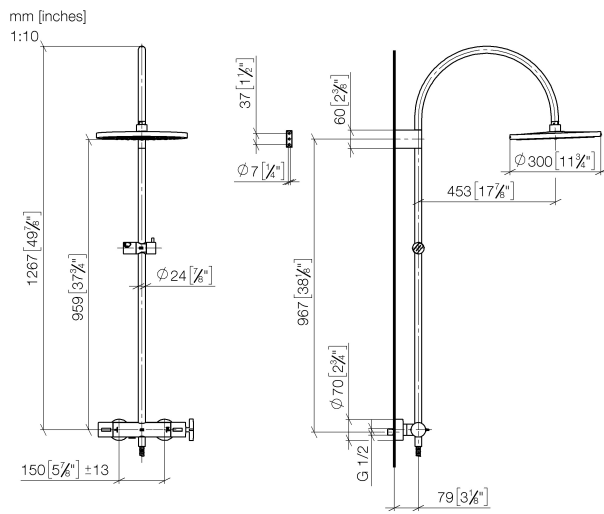

34 460 809

- shower with fixed riser projection 452mm
- overhead shower: rain flow
- rain shower Ø 300 mm
- rain shower with anti-scale system
- max. rainshower flow 14 l/min
- Function from: 10 l/min
- rotary diverter with volume control and shut-off function
- slide-on rosettes Ø 70 mm
- height of fittings up to rain shower (bottom edge) 964mm
- height of fittings up to top edge of elbow 1267mm
- gauge 150 mm - 13 mm
- metal shower hose 1750mm with integrated anti-twist protection
- 1/2" connection
- slide bar
- Pipe diameter 23.5 mm

This article does not include a hand shower!

Intrinsic protection against back flow.

	Platinum	34 460 809-08
	Chrome	34 460 809-00
	Brushed Platinum	34 460 809-06
	Dark Chrome	34 460 809-19
	Brushed Durabronze (23kt Gold)	34 460 809-28
	Brushed Bronze	34 460 809-42
	Brushed Champagne (22kt Gold)	34 460 809-46
	Champagne (22kt Gold)	34 460 809-47
	Brushed Dark Platinum	34 460 809-99

34 460 809

Flow rate chart

Certificates

Belgaqua_24-006- LGA_38736.
27_8.

34 460 809

Parts for other finishes can be found here: [Chrome](#)

Spare parts list

No.	Item Number	Name	Quantity used	Delivery time
1	04 12 05 091 00-08	shower	1	40
2	04 28 22 346 00-08	pipe	1	40
3	09 14 10 008 90	seal	1	2
4	90 17 11 150 00-08	holder	1	40
5	28 322 970-08	Metal shower hose 1/2" x 3/8" x 1750 mm - Platinum	1	40
6	12 570 970-08	Slide unit - Platinum	1	40
7	90 28 22 349 00-08	pipe	1	40
8	04 17 01 250 00-08	connection	1	40
9	90 17 33 015 00-08	handle	1	40
10	90 14 20 026 00 90	seal	1	2
11	90 17 33 030 00-08	handle	1	40