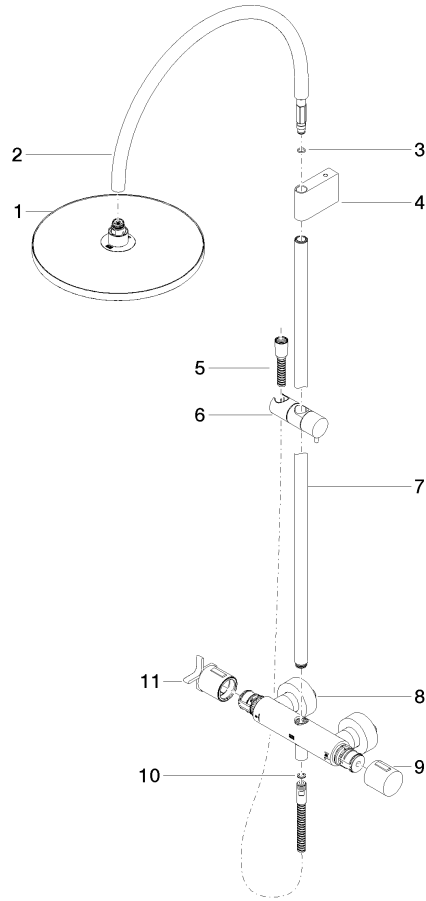

34 460 809

- shower with fixed riser projection 452mm
- overhead shower: rain flow
- rain shower Ø 300 mm
- rain shower with anti-scale system
- max. rainshower flow 14 l/min
- Function from: 10 l/min
- rotary diverter with volume control and shut-off function
- slide-on rosettes Ø 70 mm
- height of fittings up to rain shower (bottom edge) 964mm
- height of fittings up to top edge of elbow 1267mm
- gauge 150 mm - 13 mm
- metal shower hose 1750mm with integrated anti-twist protection
- 1/2" connection
- slide bar
- Pipe diameter 23.5 mm

This article does not include a hand shower!

Intrinsic protection against back flow.

	Platinum	34 460 809-08
	Chrome	34 460 809-00
	Brushed Platinum	34 460 809-06
	Dark Chrome	34 460 809-19
	Brushed Durabronze (23kt Gold)	34 460 809-28
	Brushed Bronze	34 460 809-42
	Brushed Champagne (22kt Gold)	34 460 809-46
	Champagne (22kt Gold)	34 460 809-47
	Brushed Dark Platinum	34 460 809-99

34 460 809

Flow rate chart

Certificates

Belgaqua_24-006- LGA_38736.
27_8.

34 460 809

Parts for other finishes can be found here: [Chrome](#)

Spare parts list

No.	Item Number	Name	Quantity used	Delivery time
1	04 12 05 091 00-08	shower	1	40
2	04 28 22 346 00-08	pipe	1	40
3	09 14 10 008 90	seal	1	2
4	90 17 11 150 00-08	holder	1	40
5	28 322 970-08	Metal shower hose 1/2" x 3/8" x 1750 mm - Platinum	1	40
6	12 570 970-08	Slide unit - Platinum	1	40
7	90 28 22 349 00-08	pipe	1	40
8	04 17 01 250 00-08	connection	1	40
9	90 17 33 015 00-08	handle	1	40
10	90 14 20 026 00 90	seal	1	2
11	90 17 33 030 00-08	handle	1	40