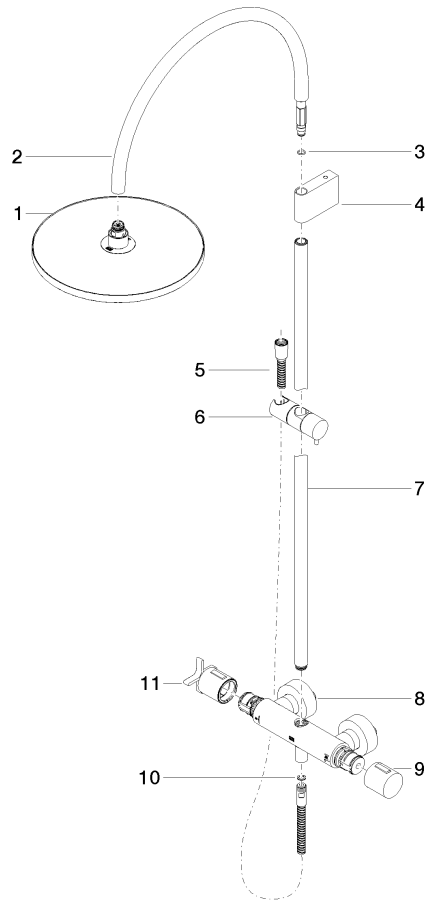

34 460 809

- shower with fixed riser projection 452mm
- overhead shower: rain flow
- rain shower Ø 300 mm
- rain shower with anti-scale system
- max. rainshower flow 14 l/min
- Function from: 10 l/min
- rotary diverter with volume control and shut-off function
- slide-on rosettes Ø 70 mm
- height of fittings up to rain shower (bottom edge) 964mm
- height of fittings up to top edge of elbow 1267mm
- gauge 150 mm - 13 mm
- metal shower hose 1750mm with integrated anti-twist protection
- 1/2" connection
- slide bar
- Pipe diameter 23.5 mm

This article does not include a hand shower!

Intrinsic protection against back flow.

	Dark Chrome	34 460 809-19
	Chrome	34 460 809-00
	Brushed Platinum	34 460 809-06
	Platinum	34 460 809-08
	Brushed Durabronze (23kt Gold)	34 460 809-28
	Brushed Bronze	34 460 809-42
	Brushed Champagne (22kt Gold)	34 460 809-46
	Champagne (22kt Gold)	34 460 809-47
	Brushed Dark Platinum	34 460 809-99

34 460 809

Flow rate chart

Certificates

Belgaqua_24-006- LGA_38736.
27_8.

34 460 809

Parts for other finishes can be found here: [Chrome](#)

Spare parts list

No.	Item Number	Name	Quantity used	Delivery time
1	04 12 05 091 00-19	shower	1	20
2	04 28 22 346 00-19	pipe	1	20
3	09 14 10 008 90	seal	1	2
4	90 17 11 150 00-19	holder	1	20
5	28 322 970-19	Metal shower hose 1/2" x 3/8" x 1750 mm - Dark Chrome	1	20
6	12 570 970-19	Slide unit - Dark Chrome	1	20
7	90 28 22 349 00-19	pipe	1	20
8	04 17 01 250 00-19	connection	1	20
9	90 17 33 015 00-19	handle	1	20
10	90 14 20 026 00 90	seal	1	2
11	90 17 33 030 00-19	handle	1	20