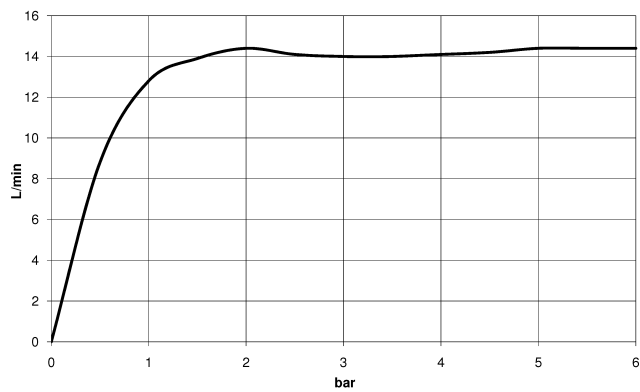

34 460 809

- shower with fixed riser projection 452mm
- overhead shower: rain flow
- rain shower Ø 300 mm
- rain shower with anti-scale system
- max. rainshower flow 14 l/min
- Function from: 10 l/min
- rotary diverter with volume control and shut-off function
- slide-on rosettes Ø 70 mm
- height of fittings up to rain shower (bottom edge) 964mm
- height of fittings up to top edge of elbow 1267mm
- gauge 150 mm - 13 mm
- metal shower hose 1750mm with integrated anti-twist protection
- 1/2" connection
- slide bar
- Pipe diameter 23.5 mm

This article does not include a hand shower!

Intrinsic protection against back flow.

	Dark Chrome	34 460 809-19
	Chrome	34 460 809-00
	Brushed Platinum	34 460 809-06
	Platinum	34 460 809-08
	Brushed Durabronze (23kt Gold)	34 460 809-28
	Brushed Bronze	34 460 809-42
	Brushed Champagne (22kt Gold)	34 460 809-46
	Champagne (22kt Gold)	34 460 809-47
	Brushed Dark Platinum	34 460 809-99

34 460 809

Flow rate chart

Certificates

Belgaqua_24-006- LGA_38736.
27_8.

34 460 809

Parts for other finishes can be found here: [Chrome](#)

Spare parts list

No.	Item Number	Name	Quantity used	Delivery time
1	04 12 05 091 00-19	shower	1	20
2	04 28 22 346 00-19	pipe	1	20
3	09 14 10 008 90	seal	1	2
4	90 17 11 150 00-19	holder	1	20
5	28 322 970-19	Metal shower hose 1/2" x 3/8" x 1750 mm - Dark Chrome	1	20
6	12 570 970-19	Slide unit - Dark Chrome	1	20
7	90 28 22 349 00-19	pipe	1	20
8	04 17 01 250 00-19	connection	1	20
9	90 17 33 015 00-19	handle	1	20
10	90 14 20 026 00 90	seal	1	2
11	90 17 33 030 00-19	handle	1	20