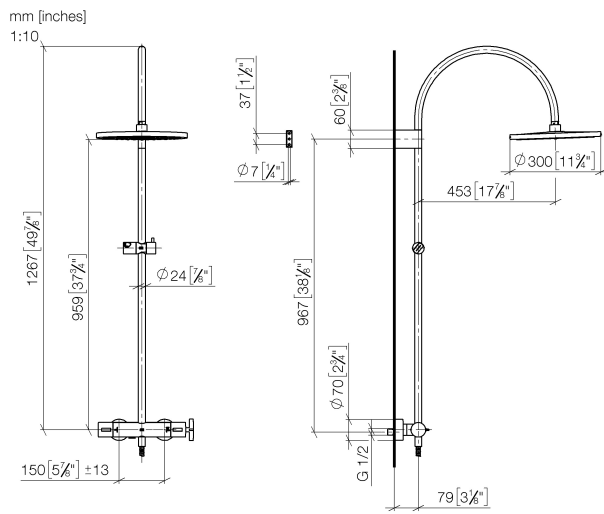

34 460 809

- shower with fixed riser projection 452mm
- overhead shower: rain flow
- rain shower Ø 300 mm
- rain shower with anti-scale system
- max. rainshower flow 14 l/min
- Function from: 10 l/min
- rotary diverter with volume control and shut-off function
- slide-on rosettes Ø 70 mm
- height of fittings up to rain shower (bottom edge) 964mm
- height of fittings up to top edge of elbow 1267mm
- gauge 150 mm - 13 mm
- metal shower hose 1750mm with integrated anti-twist protection
- 1/2" connection
- slide bar
- Pipe diameter 23.5 mm

This article does not include a hand shower!

Intrinsic protection against back flow.

	Dark Chrome	34 460 809-19
	Chrome	34 460 809-00
	Brushed Platinum	34 460 809-06
	Platinum	34 460 809-08
	Brushed Durabronze (23kt Gold)	34 460 809-28
	Brushed Bronze	34 460 809-42
	Brushed Champagne (22kt Gold)	34 460 809-46
	Champagne (22kt Gold)	34 460 809-47
	Brushed Dark Platinum	34 460 809-99

34 460 809

Flow rate chart

Certificates

Belgaqua_24-006- LGA_38736.
27_8.

34 460 809

Parts for other finishes can be found here: [Chrome](#)

Spare parts list

No.	Item Number	Name	Quantity used	Delivery time
1	04 12 05 091 00-19	shower	1	20
2	04 28 22 346 00-19	pipe	1	20
3	09 14 10 008 90	seal	1	2
4	90 17 11 150 00-19	holder	1	20
5	28 322 970-19	Metal shower hose 1/2" x 3/8" x 1750 mm - Dark Chrome	1	20
6	12 570 970-19	Slide unit - Dark Chrome	1	20
7	90 28 22 349 00-19	pipe	1	20
8	04 17 01 250 00-19	connection	1	20
9	90 17 33 015 00-19	handle	1	20
10	90 14 20 026 00 90	seal	1	2
11	90 17 33 030 00-19	handle	1	20