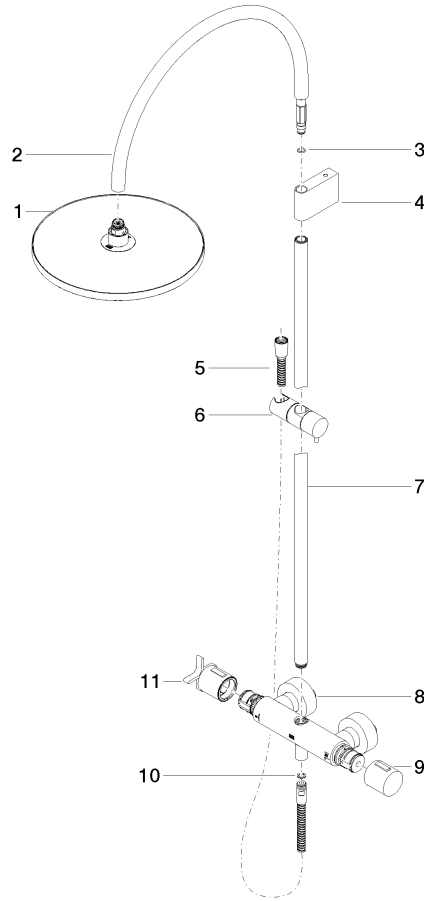

VAIA Shower pipe with shower thermostat without hand shower - Brushed Durabronze (23kt Gold)

34 460 809

- shower with fixed riser projection 452mm
- overhead shower: rain flow
- rain shower Ø 300 mm
- rain shower with anti-scale system
- max. rainshower flow 14 l/min
- Function from: 10 l/min
- rotary diverter with volume control and shut-off function
- slide-on rosettes Ø 70 mm
- height of fittings up to rain shower (bottom edge) 964mm
- height of fittings up to top edge of elbow 1267mm
- gauge 150 mm - 13 mm
- metal shower hose 1750mm with integrated anti-twist protection
- 1/2" connection
- slide bar
- Pipe diameter 23.5 mm

This article does not include a hand shower!

Intrinsic protection against back flow.

	Brushed Durabronze (23kt Gold)	34 460 809-28
	Chrome	34 460 809-00
	Brushed Platinum	34 460 809-06
	Platinum	34 460 809-08
	Dark Chrome	34 460 809-19
	Brushed Bronze	34 460 809-42
	Brushed Champagne (22kt Gold)	34 460 809-46
	Champagne (22kt Gold)	34 460 809-47
	Brushed Dark Platinum	34 460 809-99

34 460 809

mm [inches]

1:10

Flow rate chart

Certificates

Belgaqua_24-006- LGA_38736.
27_8.

34 460 809
Parts for other finishes can be found here: [Chrome](#)

Spare parts list

No.	Item Number	Name	Quantity used	Delivery time
1	04 12 05 091 00-28	shower	1	20
2	04 28 22 346 00-28	pipe	1	20
3	09 14 10 008 90	seal	1	2
4	90 17 11 150 00-28	holder	1	20
5	28 322 970-28	Metal shower hose 1/2" x 3/8" x 1750 mm - Brushed Durabronz (23kt Gold)	1	20
6	12 570 970-28	Slide unit - Brushed Durabronz (23kt Gold)	1	20
7	90 28 22 349 00-28	pipe	1	20
8	04 17 01 250 00-28	connection	1	20
9	90 17 33 015 00-28	handle	1	20
10	90 14 20 026 00 90	seal	1	2
11	90 17 33 030 00-28	handle	1	20