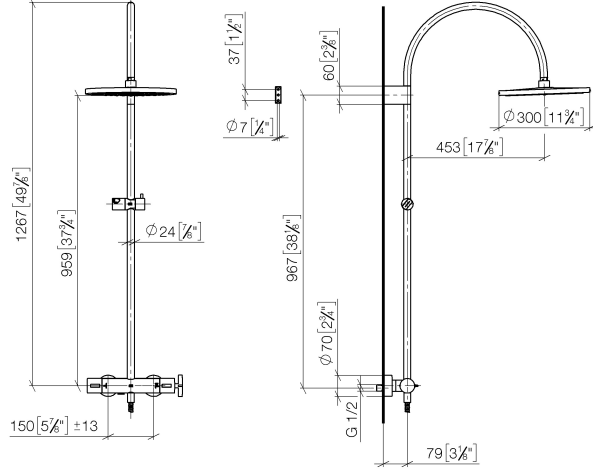

VAIA Shower pipe with shower thermostat without hand shower - Brushed Durabronze (23kt Gold)

34 460 809

- shower with fixed riser projection 452mm
- overhead shower: rain flow
- rain shower Ø 300 mm
- rain shower with anti-scale system
- max. rainshower flow 14 l/min
- Function from: 10 l/min
- rotary diverter with volume control and shut-off function
- slide-on rosettes Ø 70 mm
- height of fittings up to rain shower (bottom edge) 964mm
- height of fittings up to top edge of elbow 1267mm
- gauge 150 mm - 13 mm
- metal shower hose 1750mm with integrated anti-twist protection
- 1/2" connection
- slide bar
- Pipe diameter 23.5 mm

This article does not include a hand shower!

Intrinsic protection against back flow.

	Brushed Durabronze (23kt Gold)	34 460 809-28
	Chrome	34 460 809-00
	Brushed Platinum	34 460 809-06
	Platinum	34 460 809-08
	Dark Chrome	34 460 809-19
	Brushed Bronze	34 460 809-42
	Brushed Champagne (22kt Gold)	34 460 809-46
	Champagne (22kt Gold)	34 460 809-47
	Brushed Dark Platinum	34 460 809-99

34 460 809

mm [inches]

1:10

Flow rate chart

Certificates

Belgaqua_24-006- LGA_38736.
27_8.

34 460 809
Parts for other finishes can be found here: [Chrome](#)

Spare parts list

No.	Item Number	Name	Quantity used	Delivery time
1	04 12 05 091 00-28	shower	1	20
2	04 28 22 346 00-28	pipe	1	20
3	09 14 10 008 90	seal	1	2
4	90 17 11 150 00-28	holder	1	20
5	28 322 970-28	Metal shower hose 1/2" x 3/8" x 1750 mm - Brushed Durabronz (23kt Gold)	1	20
6	12 570 970-28	Slide unit - Brushed Durabronz (23kt Gold)	1	20
7	90 28 22 349 00-28	pipe	1	20
8	04 17 01 250 00-28	connection	1	20
9	90 17 33 015 00-28	handle	1	20
10	90 14 20 026 00 90	seal	1	2
11	90 17 33 030 00-28	handle	1	20