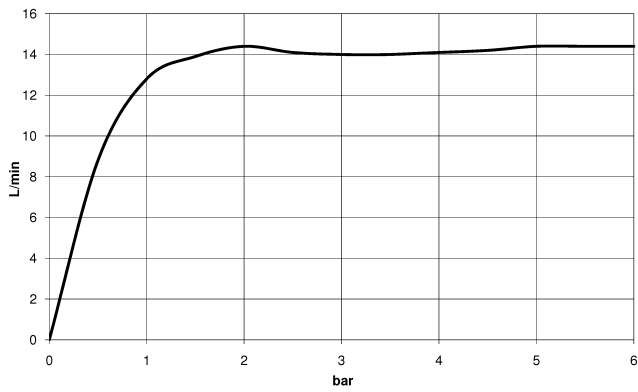

VAIA Shower pipe with shower thermostat without hand shower - Brushed Durabronze (23kt Gold)

34 460 809

- shower with fixed riser projection 452mm
- overhead shower: rain flow
- rain shower Ø 300 mm
- rain shower with anti-scale system
- max. rainshower flow 14 l/min
- Function from: 10 l/min
- rotary diverter with volume control and shut-off function
- slide-on rosettes Ø 70 mm
- height of fittings up to rain shower (bottom edge) 964mm
- height of fittings up to top edge of elbow 1267mm
- gauge 150 mm - 13 mm
- metal shower hose 1750mm with integrated anti-twist protection
- 1/2" connection
- slide bar
- Pipe diameter 23.5 mm

This article does not include a hand shower!

Intrinsic protection against back flow.

	Brushed Durabronze (23kt Gold)	34 460 809-28
	Chrome	34 460 809-00
	Brushed Platinum	34 460 809-06
	Platinum	34 460 809-08
	Dark Chrome	34 460 809-19
	Brushed Bronze	34 460 809-42
	Brushed Champagne (22kt Gold)	34 460 809-46
	Champagne (22kt Gold)	34 460 809-47
	Brushed Dark Platinum	34 460 809-99

34 460 809

mm [inches]

1:10

Flow rate chart

Certificates

Belgaqua_24-006- LGA_38736.
27_8.

34 460 809
Parts for other finishes can be found here: [Chrome](#)

Spare parts list

No.	Item Number	Name	Quantity used	Delivery time
1	04 12 05 091 00-28	shower	1	20
2	04 28 22 346 00-28	pipe	1	20
3	09 14 10 008 90	seal	1	2
4	90 17 11 150 00-28	holder	1	20
5	28 322 970-28	Metal shower hose 1/2" x 3/8" x 1750 mm - Brushed Durabronz (23kt Gold)	1	20
6	12 570 970-28	Slide unit - Brushed Durabronz (23kt Gold)	1	20
7	90 28 22 349 00-28	pipe	1	20
8	04 17 01 250 00-28	connection	1	20
9	90 17 33 015 00-28	handle	1	20
10	90 14 20 026 00 90	seal	1	2
11	90 17 33 030 00-28	handle	1	20