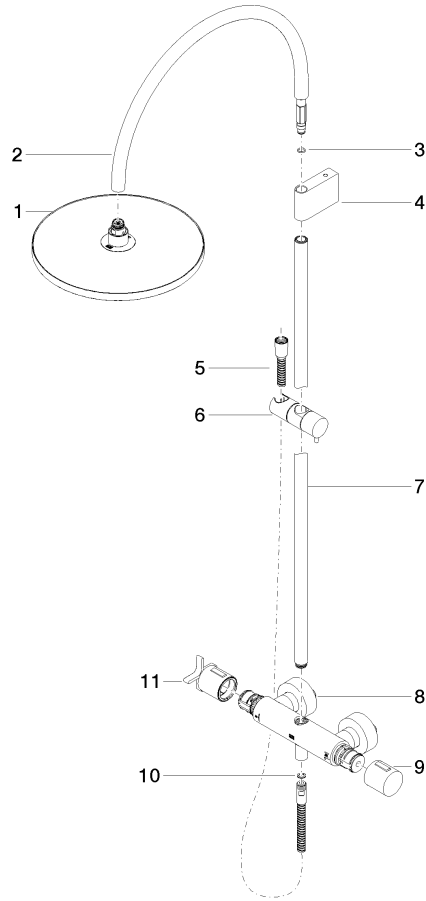

VAIA Shower pipe with shower thermostat without hand shower - Champagne (22kt Gold)

VAIA

34 460 809

- shower with fixed riser projection 452mm
- overhead shower: rain flow
- rain shower Ø 300 mm
- rain shower with anti-scale system
- max. rainshower flow 14 l/min
- Function from: 10 l/min
- rotary diverter with volume control and shut-off function
- slide-on rosettes Ø 70 mm
- height of fittings up to rain shower (bottom edge) 964mm
- height of fittings up to top edge of elbow 1267mm
- gauge 150 mm - 13 mm
- metal shower hose 1750mm with integrated anti-twist protection
- 1/2" connection
- slide bar
- Pipe diameter 23.5 mm

This article does not include a hand shower!

Intrinsic protection against back flow.

	Champagne (22kt Gold)	34 460 809-47
	Chrome	34 460 809-00
	Brushed Platinum	34 460 809-06
	Platinum	34 460 809-08
	Dark Chrome	34 460 809-19
	Brushed Durabronze (23kt Gold)	34 460 809-28
	Brushed Bronze	34 460 809-42
	Brushed Champagne (22kt Gold)	34 460 809-46
	Brushed Dark Platinum	34 460 809-99

34 460 809

mm [inches]

Flow rate chart

Certificates

Belgaqua_24-006- LGA_38736.
27_8.

34 460 809
Parts for other
finishes can be found
here: Chrome

Spare parts list

No.	Item Number	Name	Quantity used	Delivery time
1	04 12 05 091 00-47	shower	1	30
2	04 28 22 346 00-47	pipe	1	60
3	09 14 10 008 90	seal	1	2
4	90 17 11 150 00-47	holder	1	30
5	28 322 970-47	Metal shower hose 1/2" x 3/8" x 1750 mm - Champagne (22kt Gold)	1	30
6	12 570 970-47	Slide unit - Champagne (22kt Gold)	1	30
7	90 28 22 349 00-47	pipe	1	30
8	04 17 01 250 00-47	connection	1	60
9	90 17 33 015 00-47	handle	1	30
10	90 14 20 026 00 90	seal	1	2
11	90 17 33 030 00-47	handle	1	30