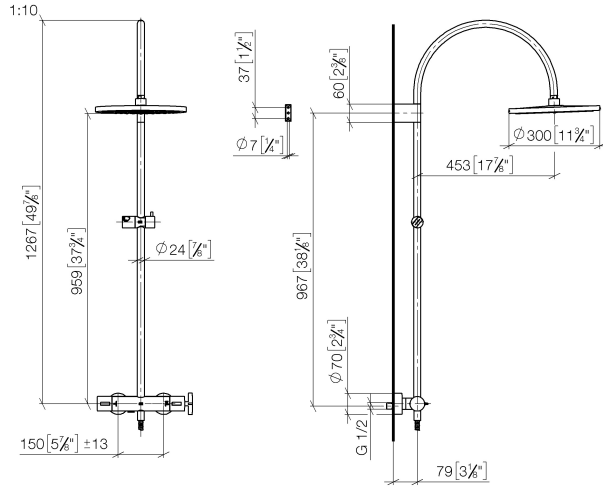

VAIA Shower pipe with shower thermostat without hand shower - Champagne (22kt Gold)

VAIA

34 460 809

- shower with fixed riser projection 452mm
- overhead shower: rain flow
- rain shower Ø 300 mm
- rain shower with anti-scale system
- max. rainshower flow 14 l/min
- Function from: 10 l/min
- rotary diverter with volume control and shut-off function
- slide-on rosettes Ø 70 mm
- height of fittings up to rain shower (bottom edge) 964mm
- height of fittings up to top edge of elbow 1267mm
- gauge 150 mm - 13 mm
- metal shower hose 1750mm with integrated anti-twist protection
- 1/2" connection
- slide bar
- Pipe diameter 23.5 mm

This article does not include a hand shower!

Intrinsic protection against back flow.

	Champagne (22kt Gold)	34 460 809-47
	Chrome	34 460 809-00
	Brushed Platinum	34 460 809-06
	Platinum	34 460 809-08
	Dark Chrome	34 460 809-19
	Brushed Durabronze (23kt Gold)	34 460 809-28
	Brushed Bronze	34 460 809-42
	Brushed Champagne (22kt Gold)	34 460 809-46
	Brushed Dark Platinum	34 460 809-99

34 460 809

mm [inches]

Flow rate chart

Certificates

Belgaqua_24-006- LGA_38736.
27_8.

34 460 809
Parts for other
finishes can be found
here: Chrome

Spare parts list

No.	Item Number	Name	Quantity used	Delivery time
1	04 12 05 091 00-47	shower	1	30
2	04 28 22 346 00-47	pipe	1	60
3	09 14 10 008 90	seal	1	2
4	90 17 11 150 00-47	holder	1	30
5	28 322 970-47	Metal shower hose 1/2" x 3/8" x 1750 mm - Champagne (22kt Gold)	1	30
6	12 570 970-47	Slide unit - Champagne (22kt Gold)	1	30
7	90 28 22 349 00-47	pipe	1	30
8	04 17 01 250 00-47	connection	1	60
9	90 17 33 015 00-47	handle	1	30
10	90 14 20 026 00 90	seal	1	2
11	90 17 33 030 00-47	handle	1	30