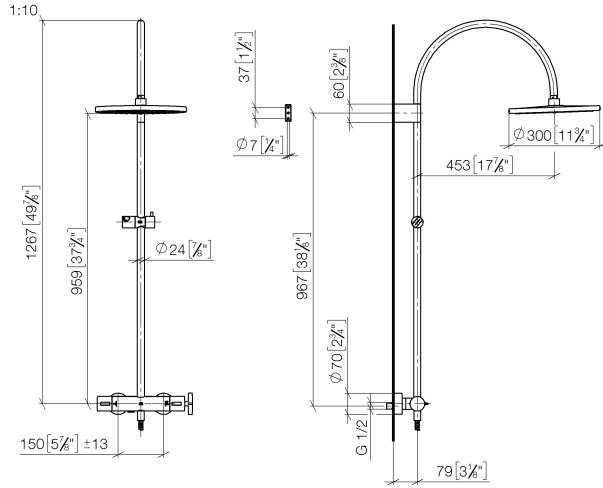

VAIA Shower pipe with shower thermostat without hand shower - Brushed Dark Platinum

VAIA

34 460 809

- shower with fixed riser projection 452mm
- overhead shower: rain flow
- rain shower Ø 300 mm
- rain shower with anti-scale system
- max. rainshower flow 14 l/min
- Function from: 10 l/min
- rotary diverter with volume control and shut-off function
- slide-on rosettes Ø 70 mm
- height of fittings up to rain shower (bottom edge) 964mm
- height of fittings up to top edge of elbow 1267mm
- gauge 150 mm - 13 mm
- metal shower hose 1750mm with integrated anti-twist protection
- 1/2" connection
- slide bar
- Pipe diameter 23.5 mm

This article does not include a hand shower!
Intrinsic protection against back flow.

	Brushed Dark Platinum	34 460 809-99
	Chrome	34 460 809-00
	Brushed Platinum	34 460 809-06
	Platinum	34 460 809-08
	Dark Chrome	34 460 809-19
	Brushed Durabronze (23kt Gold)	34 460 809-28
	Brushed Bronze	34 460 809-42
	Brushed Champagne (22kt Gold)	34 460 809-46
	Champagne (22kt Gold)	34 460 809-47

34 460 809

mm [inches]

Flow rate chart

Certificates

Belgaqua_24-006- LGA_38736.
27_8.

34 460 809
Parts for other
finishes can be found
here: [Chrome](#)

Spare parts list

No.	Item Number	Name	Quantity used	Delivery time
1	04 12 05 091 00-99	shower	1	30
2	04 28 22 346 00-99	pipe	1	30
3	09 14 10 008 90	seal	1	2
4	90 17 11 150 00-99	holder	1	30
5	28 322 970-99	Metal shower hose 1/2" x 3/8" x 1750 mm - Brushed Dark Platinum	1	2
6	12 570 970-99	Slide unit - Brushed Dark Platinum	1	30
7	90 28 22 349 00-99	pipe	1	30
8	04 17 01 250 00-99	connection	1	30
9	90 17 33 015 00-99	handle	1	30
10	90 14 20 026 00 90	seal	1	2
11	90 17 33 030 00-99	handle	1	30