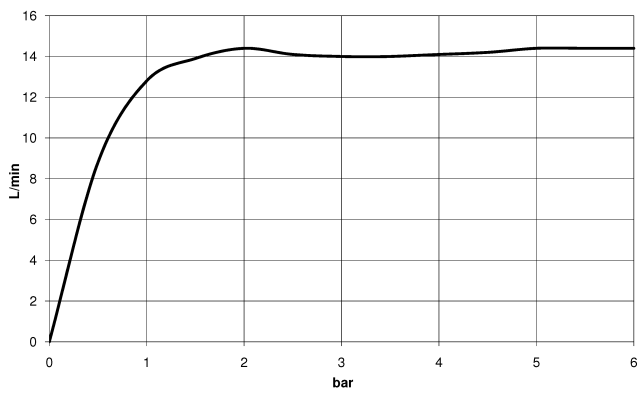

VAIA Shower pipe with shower thermostat without hand shower - Brushed Dark Platinum

VAIA

34 460 809

- shower with fixed riser projection 452mm
- overhead shower: rain flow
- rain shower Ø 300 mm
- rain shower with anti-scale system
- max. rainshower flow 14 l/min
- Function from: 10 l/min
- rotary diverter with volume control and shut-off function
- slide-on rosettes Ø 70 mm
- height of fittings up to rain shower (bottom edge) 964mm
- height of fittings up to top edge of elbow 1267mm
- gauge 150 mm - 13 mm
- metal shower hose 1750mm with integrated anti-twist protection
- 1/2" connection
- slide bar
- Pipe diameter 23.5 mm

This article does not include a hand shower!
Intrinsic protection against back flow.

	Brushed Dark Platinum	34 460 809-99
	Chrome	34 460 809-00
	Brushed Platinum	34 460 809-06
	Platinum	34 460 809-08
	Dark Chrome	34 460 809-19
	Brushed Durabronze (23kt Gold)	34 460 809-28
	Brushed Bronze	34 460 809-42
	Brushed Champagne (22kt Gold)	34 460 809-46
	Champagne (22kt Gold)	34 460 809-47

34 460 809

mm [inches]

Flow rate chart

Certificates

Belgaqua_24-006- LGA_38736.
27_8.

34 460 809
Parts for other
finishes can be found
here: [Chrome](#)

Spare parts list

No.	Item Number	Name	Quantity used	Delivery time
1	04 12 05 091 00-99	shower	1	30
2	04 28 22 346 00-99	pipe	1	30
3	09 14 10 008 90	seal	1	2
4	90 17 11 150 00-99	holder	1	30
5	28 322 970-99	Metal shower hose 1/2" x 3/8" x 1750 mm - Brushed Dark Platinum	1	2
6	12 570 970-99	Slide unit - Brushed Dark Platinum	1	30
7	90 28 22 349 00-99	pipe	1	30
8	04 17 01 250 00-99	connection	1	30
9	90 17 33 015 00-99	handle	1	30
10	90 14 20 026 00 90	seal	1	2
11	90 17 33 030 00-99	handle	1	30