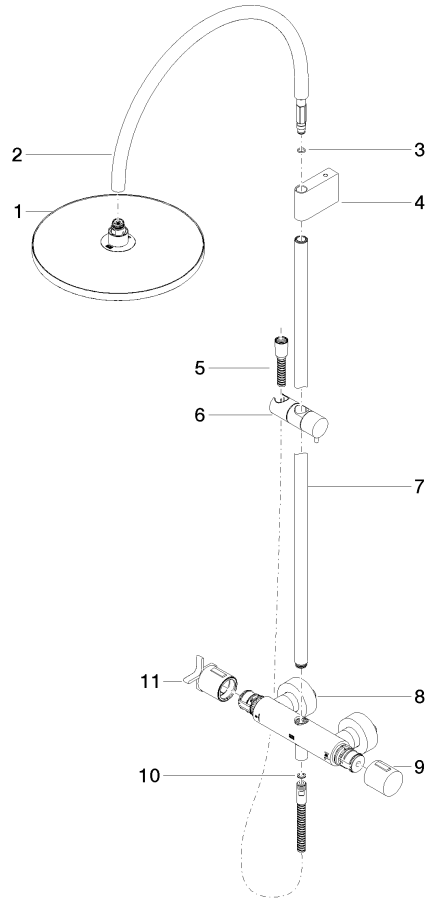

VAIA Shower pipe with shower thermostat without hand shower - Brushed Dark Platinum

VAIA

34 460 809

- shower with fixed riser projection 452mm
- overhead shower: rain flow
- rain shower Ø 300 mm
- rain shower with anti-scale system
- max. rainshower flow 14 l/min
- Function from: 10 l/min
- rotary diverter with volume control and shut-off function
- slide-on rosettes Ø 70 mm
- height of fittings up to rain shower (bottom edge) 964mm
- height of fittings up to top edge of elbow 1267mm
- gauge 150 mm - 13 mm
- metal shower hose 1750mm with integrated anti-twist protection
- 1/2" connection
- slide bar
- Pipe diameter 23.5 mm

This article does not include a hand shower!
Intrinsic protection against back flow.

	Brushed Dark Platinum	34 460 809-99
	Chrome	34 460 809-00
	Brushed Platinum	34 460 809-06
	Platinum	34 460 809-08
	Dark Chrome	34 460 809-19
	Brushed Durabronze (23kt Gold)	34 460 809-28
	Brushed Bronze	34 460 809-42
	Brushed Champagne (22kt Gold)	34 460 809-46
	Champagne (22kt Gold)	34 460 809-47

34 460 809

mm [inches]

Flow rate chart

Certificates

Belgaqua_24-006- LGA_38736.
27_8.

34 460 809
Parts for other
finishes can be found
here: [Chrome](#)

Spare parts list

No.	Item Number	Name	Quantity used	Delivery time
1	04 12 05 091 00-99	shower	1	30
2	04 28 22 346 00-99	pipe	1	30
3	09 14 10 008 90	seal	1	2
4	90 17 11 150 00-99	holder	1	30
5	28 322 970-99	Metal shower hose 1/2" x 3/8" x 1750 mm - Brushed Dark Platinum	1	2
6	12 570 970-99	Slide unit - Brushed Dark Platinum	1	30
7	90 28 22 349 00-99	pipe	1	30
8	04 17 01 250 00-99	connection	1	30
9	90 17 33 015 00-99	handle	1	30
10	90 14 20 026 00 90	seal	1	2
11	90 17 33 030 00-99	handle	1	30