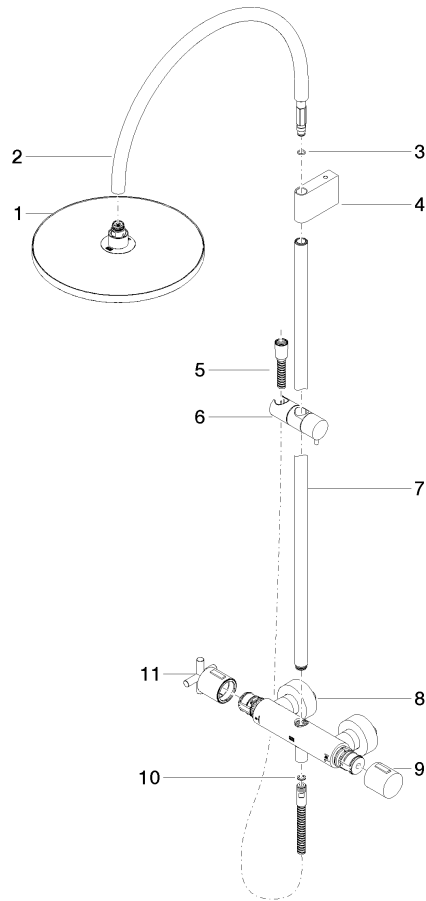

**TARA Shower pipe with shower thermostat without hand shower 300 mm -
Brushed Platinum**

TARA

34 460 892

- shower with fixed riser projection 452mm
- overhead shower: rain flow
- rain shower Ø 300 mm
- rain shower with anti-scale system
- max. rainshower flow 14 l/min
- Function from: 10 l/min
- rotary diverter with volume control and shut-off function
- slide-on rosettes Ø 70 mm
- height of fittings up to rain shower (bottom edge) 964mm
- height of fittings up to top edge of elbow 1267mm
- gauge 150 mm - 13 mm
- metal shower hose 1750mm with integrated anti-twist protection
- 1/2" connection
- slide bar
- Pipe diameter 23.5 mm

**TARA Shower pipe with shower thermostat without hand shower 300 mm -
Brushed Platinum**

TARA

34 460 892

mm [inches]

1:10

Flow rate chart

Certificates

Belgaqua_24-006-
27_8.

**TARA Shower pipe with shower thermostat without hand shower 300 mm -
Brushed Platinum**

TARA

34 460 892
Parts for other
finishes can be found
here: [Chrome](#)

Spare parts list

No.	Item Number	Name	Quantity used	Delivery time
1	04 12 05 091 00-06	shower	1	10
2	04 28 22 346 00-06	pipe	1	10
3	09 14 10 008 90	seal	1	2
4	90 17 11 150 00-06	holder	1	10
5	28 322 970-06	Metal shower hose 1/2" x 3/8" x 1750 mm - Brushed Platinum	1	2
6	12 570 970-06	Slide unit - Brushed Platinum	1	10
7	90 28 22 349 00-06	pipe	1	10
8	04 17 01 250 00-06	connection	1	10
9	90 17 33 015 00-06	handle	1	10
10	90 14 20 026 00 90	seal	1	2
11	90 17 33 021 00-06	handle	1	10