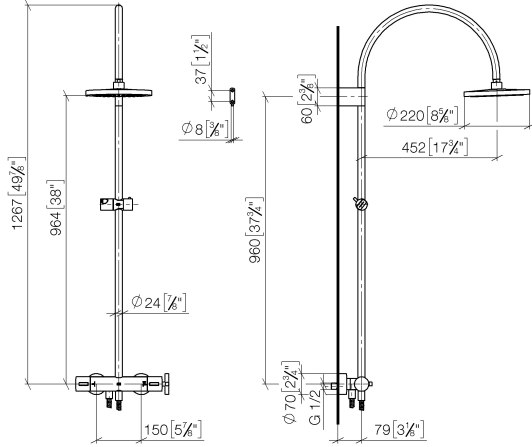

**TARA Shower pipe with shower thermostat without hand shower 300 mm -
Brushed Platinum**

TARA

34 460 892

- shower with fixed riser projection 452mm
- overhead shower: rain flow
- rain shower Ø 300 mm
- rain shower with anti-scale system
- max. rainshower flow 14 l/min
- Function from: 10 l/min
- rotary diverter with volume control and shut-off function
- slide-on rosettes Ø 70 mm
- height of fittings up to rain shower (bottom edge) 964mm
- height of fittings up to top edge of elbow 1267mm
- gauge 150 mm - 13 mm
- metal shower hose 1750mm with integrated anti-twist protection
- 1/2" connection
- slide bar
- Pipe diameter 23.5 mm

This article does not include a hand shower!

Intrinsic protection against back flow.

	Brushed Platinum	34 460 892-06
	Chrome	34 460 892-00
	Platinum	34 460 892-08
	Dark Chrome	34 460 892-19
	Brushed Durabrass (23kt Gold)	34 460 892-28
	Matte Black	34 460 892-33
	Brushed Champagne (22kt Gold)	34 460 892-46
	Champagne (22kt Gold)	34 460 892-47
	Brushed Chrome	34 460 892-93
	Brushed Dark Platinum	34 460 892-99

**TARA Shower pipe with shower thermostat without hand shower 300 mm -
Brushed Platinum**

TARA

34 460 892

mm [inches]

1:10

Flow rate chart

Certificates

Belgaqua_24-006-
27_8.

**TARA Shower pipe with shower thermostat without hand shower 300 mm -
Brushed Platinum**

TARA

34 460 892
Parts for other
finishes can be found
here: [Chrome](#)

Spare parts list

No.	Item Number	Name	Quantity used	Delivery time
1	04 12 05 091 00-06	shower	1	10
2	04 28 22 346 00-06	pipe	1	10
3	09 14 10 008 90	seal	1	2
4	90 17 11 150 00-06	holder	1	10
5	28 322 970-06	Metal shower hose 1/2" x 3/8" x 1750 mm - Brushed Platinum	1	2
6	12 570 970-06	Slide unit - Brushed Platinum	1	10
7	90 28 22 349 00-06	pipe	1	10
8	04 17 01 250 00-06	connection	1	10
9	90 17 33 015 00-06	handle	1	10
10	90 14 20 026 00 90	seal	1	2
11	90 17 33 021 00-06	handle	1	10