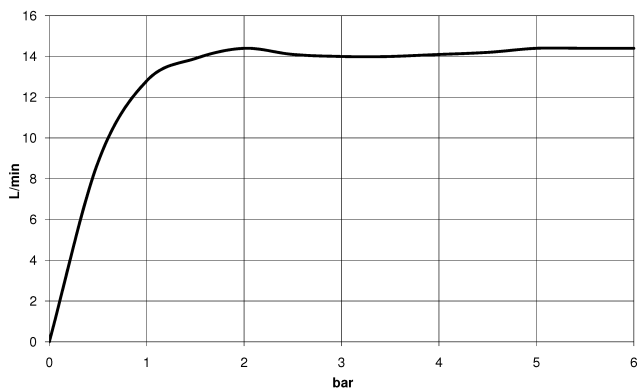

**TARA Shower pipe with shower thermostat without hand shower 300 mm -
Platinum**

TARA

34 460 892

- shower with fixed riser projection 452mm
- overhead shower: rain flow
- rain shower Ø 300 mm
- rain shower with anti-scale system
- max. rainshower flow 14 l/min
- Function from: 10 l/min
- rotary diverter with volume control and shut-off function
- slide-on rosettes Ø 70 mm
- height of fittings up to rain shower (bottom edge) 964mm
- height of fittings up to top edge of elbow 1267mm
- gauge 150 mm - 13 mm
- metal shower hose 1750mm with integrated anti-twist protection
- 1/2" connection
- slide bar
- Pipe diameter 23.5 mm

This article does not include a hand shower!
Intrinsic protection against back flow.

	Platinum	34 460 892-08
	Chrome	34 460 892-00
	Brushed Platinum	34 460 892-06
	Dark Chrome	34 460 892-19
	Brushed Durabrass (23kt Gold)	34 460 892-28
	Matte Black	34 460 892-33
	Brushed Champagne (22kt Gold)	34 460 892-46
	Champagne (22kt Gold)	34 460 892-47
	Brushed Chrome	34 460 892-93
	Brushed Dark Platinum	34 460 892-99

34 460 892

mm [inches]

1:10

Flow rate chart

Certificates

Belgaqua_24-006-
27_8.

**TARA Shower pipe with shower thermostat without hand shower 300 mm -
Platinum**

TARA