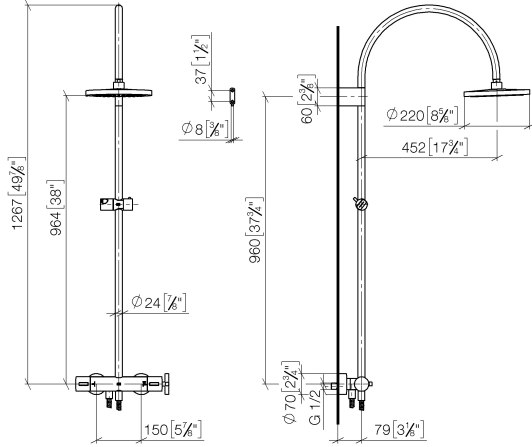

**TARA Shower pipe with shower thermostat without hand shower 300 mm -
Platinum**

TARA

34 460 892

- shower with fixed riser projection 452mm
- overhead shower: rain flow
- rain shower Ø 300 mm
- rain shower with anti-scale system
- max. rainshower flow 14 l/min
- Function from: 10 l/min
- rotary diverter with volume control and shut-off function
- slide-on rosettes Ø 70 mm
- height of fittings up to rain shower (bottom edge) 964mm
- height of fittings up to top edge of elbow 1267mm
- gauge 150 mm - 13 mm
- metal shower hose 1750mm with integrated anti-twist protection
- 1/2" connection
- slide bar
- Pipe diameter 23.5 mm

This article does not include a hand shower!
Intrinsic protection against back flow.

	Platinum	34 460 892-08
	Chrome	34 460 892-00
	Brushed Platinum	34 460 892-06
	Dark Chrome	34 460 892-19
	Brushed Durabrass (23kt Gold)	34 460 892-28
	Matte Black	34 460 892-33
	Brushed Champagne (22kt Gold)	34 460 892-46
	Champagne (22kt Gold)	34 460 892-47
	Brushed Chrome	34 460 892-93
	Brushed Dark Platinum	34 460 892-99

34 460 892

mm [inches]

1:10

Flow rate chart

Certificates

Belgaqua_24-006-
27_8.

**TARA Shower pipe with shower thermostat without hand shower 300 mm -
Platinum**

TARA

34 460 892
Parts for other
finishes can be found
here: [Chrome](#)

Spare parts list

No.	Item Number	Name	Quantity used	Delivery time
1	04 12 05 091 00-08	shower	1	40
2	04 28 22 346 00-08	pipe	1	40
3	09 14 10 008 90	seal	1	2
4	90 17 11 150 00-08	holder	1	40
5	28 322 970-08	Metal shower hose 1/2" x 3/8" x 1750 mm - Platinum	1	40
6	12 570 970-08	Slide unit - Platinum	1	40
7	90 28 22 349 00-08	pipe	1	40
8	04 17 01 250 00-08	connection	1	40
9	90 17 33 015 00-08	handle	1	40
10	90 14 20 026 00 90	seal	1	2
11	90 17 33 021 00-08	handle	1	40