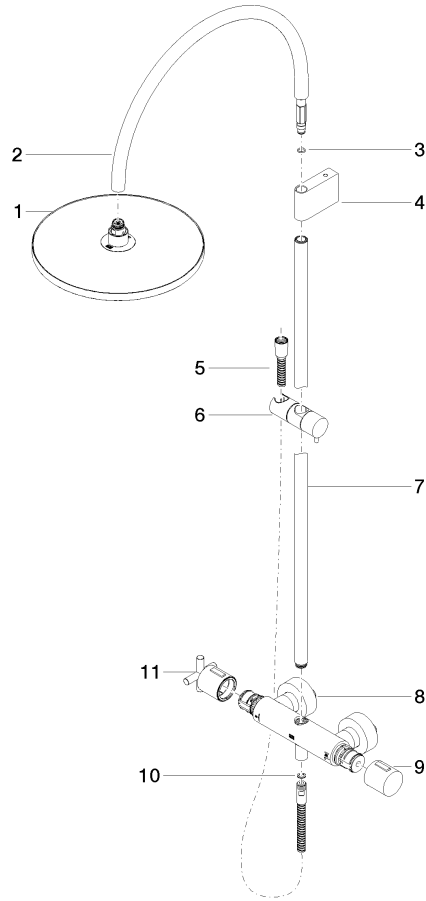

**TARA Shower pipe with shower thermostat without hand shower 300 mm -
Platinum**

TARA

34 460 892

- shower with fixed riser projection 452mm
- overhead shower: rain flow
- rain shower Ø 300 mm
- rain shower with anti-scale system
- max. rainshower flow 14 l/min
- Function from: 10 l/min
- rotary diverter with volume control and shut-off function
- slide-on rosettes Ø 70 mm
- height of fittings up to rain shower (bottom edge) 964mm
- height of fittings up to top edge of elbow 1267mm
- gauge 150 mm - 13 mm
- metal shower hose 1750mm with integrated anti-twist protection
- 1/2" connection
- slide bar
- Pipe diameter 23.5 mm

34 460 892

mm [inches]

1:10

Flow rate chart

Certificates

Belgaqua_24-006-
27_8.

**TARA Shower pipe with shower thermostat without hand shower 300 mm -
Platinum**

TARA

34 460 892
Parts for other
finishes can be found
here: [Chrome](#)

Spare parts list

No.	Item Number	Name	Quantity used	Delivery time
1	04 12 05 091 00-08	shower	1	40
2	04 28 22 346 00-08	pipe	1	40
3	09 14 10 008 90	seal	1	2
4	90 17 11 150 00-08	holder	1	40
5	28 322 970-08	Metal shower hose 1/2" x 3/8" x 1750 mm - Platinum	1	40
6	12 570 970-08	Slide unit - Platinum	1	40
7	90 28 22 349 00-08	pipe	1	40
8	04 17 01 250 00-08	connection	1	40
9	90 17 33 015 00-08	handle	1	40
10	90 14 20 026 00 90	seal	1	2
11	90 17 33 021 00-08	handle	1	40