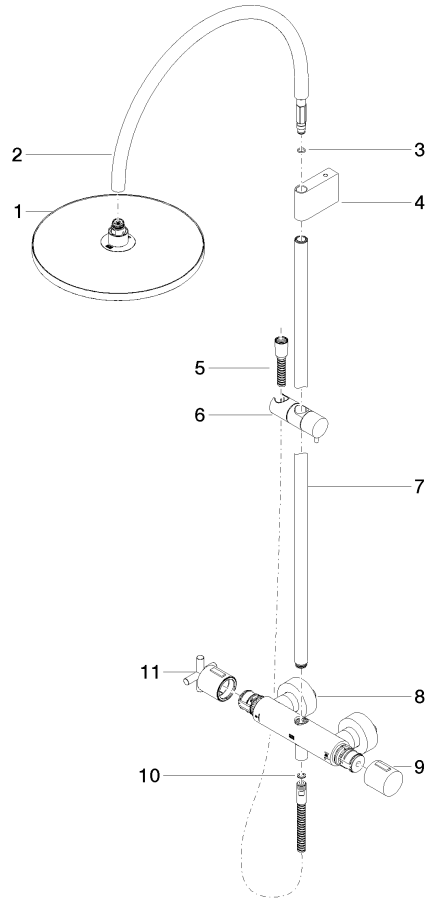

**TARA Shower pipe with shower thermostat without hand shower 300 mm -
Dark Chrome**

TARA

34 460 892

- shower with fixed riser projection 452mm
- overhead shower: rain flow
- rain shower Ø 300 mm
- rain shower with anti-scale system
- max. rainshower flow 14 l/min
- Function from: 10 l/min
- rotary diverter with volume control and shut-off function
- slide-on rosettes Ø 70 mm
- height of fittings up to rain shower (bottom edge) 964mm
- height of fittings up to top edge of elbow 1267mm
- gauge 150 mm - 13 mm
- metal shower hose 1750mm with integrated anti-twist protection
- 1/2" connection
- slide bar
- Pipe diameter 23.5 mm

This article does not include a hand shower!

Intrinsic protection against back flow.

	Dark Chrome	34 460 892-19
	Chrome	34 460 892-00
	Brushed Platinum	34 460 892-06
	Platinum	34 460 892-08
	Brushed Durabronze (23kt Gold)	34 460 892-28
	Matte Black	34 460 892-33
	Brushed Champagne (22kt Gold)	34 460 892-46
	Champagne (22kt Gold)	34 460 892-47
	Brushed Chrome	34 460 892-93
	Brushed Dark Platinum	34 460 892-99

34 460 892

mm [inches]

1:10

Flow rate chart

Certificates

Belgaqua_24-006-
27_8.

**TARA Shower pipe with shower thermostat without hand shower 300 mm -
Dark Chrome**

TARA

34 460 892
Parts for other
finishes can be found
here: Chrome

Spare parts list

No.	Item Number	Name	Quantity used	Delivery time
1	04 12 05 091 00-19	shower	1	20
2	04 28 22 346 00-19	pipe	1	20
3	09 14 10 008 90	seal	1	2
4	90 17 11 150 00-19	holder	1	20
5	28 322 970-19	Metal shower hose 1/2" x 3/8" x 1750 mm - Dark Chrome	1	20
6	12 570 970-19	Slide unit - Dark Chrome	1	20
7	90 28 22 349 00-19	pipe	1	20
8	04 17 01 250 00-19	connection	1	20
9	90 17 33 015 00-19	handle	1	20
10	90 14 20 026 00 90	seal	1	2
11	90 17 33 021 00-19	handle	1	20