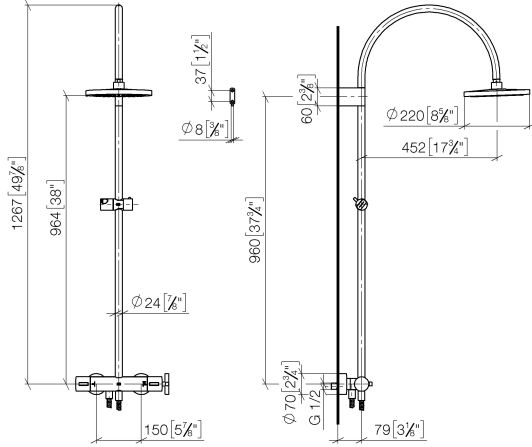

**TARA Shower pipe with shower thermostat without hand shower 300 mm -
Dark Chrome**

TARA

34 460 892

- shower with fixed riser projection 452mm
- overhead shower: rain flow
- rain shower Ø 300 mm
- rain shower with anti-scale system
- max. rainshower flow 14 l/min
- Function from: 10 l/min
- rotary diverter with volume control and shut-off function
- slide-on rosettes Ø 70 mm
- height of fittings up to rain shower (bottom edge) 964mm
- height of fittings up to top edge of elbow 1267mm
- gauge 150 mm - 13 mm
- metal shower hose 1750mm with integrated anti-twist protection
- 1/2" connection
- slide bar
- Pipe diameter 23.5 mm

This article does not include a hand shower!

Intrinsic protection against back flow.

	Dark Chrome	34 460 892-19
	Chrome	34 460 892-00
	Brushed Platinum	34 460 892-06
	Platinum	34 460 892-08
	Brushed Durabronze (23kt Gold)	34 460 892-28
	Matte Black	34 460 892-33
	Brushed Champagne (22kt Gold)	34 460 892-46
	Champagne (22kt Gold)	34 460 892-47
	Brushed Chrome	34 460 892-93
	Brushed Dark Platinum	34 460 892-99

34 460 892

mm [inches]

1:10

Flow rate chart

Certificates

Belgaqua_24-006-
27_8.

**TARA Shower pipe with shower thermostat without hand shower 300 mm -
Dark Chrome**

TARA

34 460 892
Parts for other
finishes can be found
here: Chrome

Spare parts list

No.	Item Number	Name	Quantity used	Delivery time
1	04 12 05 091 00-19	shower	1	20
2	04 28 22 346 00-19	pipe	1	20
3	09 14 10 008 90	seal	1	2
4	90 17 11 150 00-19	holder	1	20
5	28 322 970-19	Metal shower hose 1/2" x 3/8" x 1750 mm - Dark Chrome	1	20
6	12 570 970-19	Slide unit - Dark Chrome	1	20
7	90 28 22 349 00-19	pipe	1	20
8	04 17 01 250 00-19	connection	1	20
9	90 17 33 015 00-19	handle	1	20
10	90 14 20 026 00 90	seal	1	2
11	90 17 33 021 00-19	handle	1	20