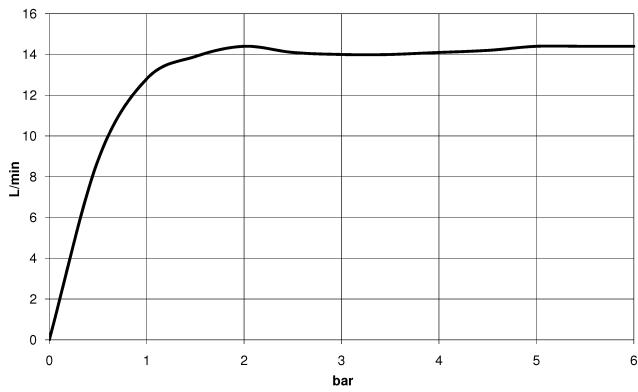

**TARA Shower pipe with shower thermostat without hand shower 300 mm -  
Matte Black**

TARA

34 460 892

- shower with fixed riser projection 452mm
- overhead shower: rain flow
- rain shower Ø 300 mm
- rain shower with anti-scale system
- max. rainshower flow 14 l/min
- Function from: 10 l/min
- rotary diverter with volume control and shut-off function
- slide-on rosettes Ø 70 mm
- height of fittings up to rain shower (bottom edge) 964mm
- height of fittings up to top edge of elbow 1267mm
- gauge 150 mm - 13 mm
- metal shower hose 1750mm with integrated anti-twist protection
- 1/2" connection
- slide bar
- Pipe diameter 23.5 mm

This article does not include a hand shower!

Intrinsic protection against back flow.

	Matte Black	34 460 892-33
	Chrome	34 460 892-00
	Brushed Platinum	34 460 892-06
	Platinum	34 460 892-08
	Dark Chrome	34 460 892-19
	Brushed Durabronze (23kt Gold)	34 460 892-28
	Brushed Champagne (22kt Gold)	34 460 892-46
	Champagne (22kt Gold)	34 460 892-47
	Brushed Chrome	34 460 892-93
	Brushed Dark Platinum	34 460 892-99

34 460 892

mm [inches]

1:10

### Flow rate chart