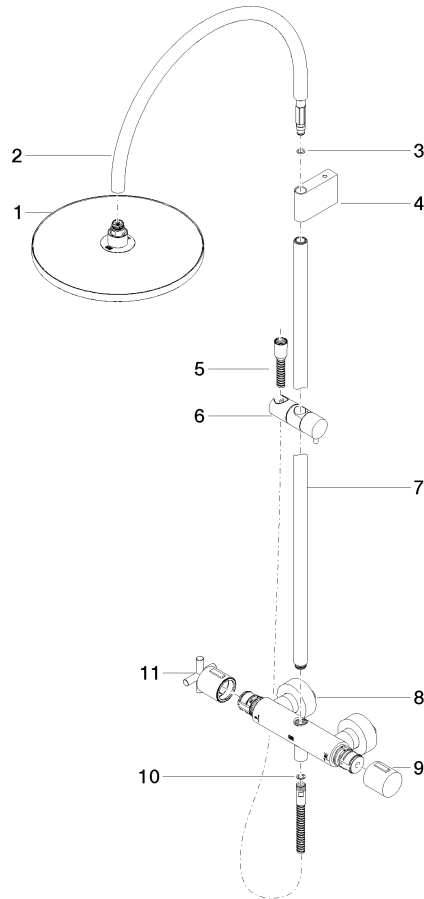

**TARA Shower pipe with shower thermostat without hand shower 300 mm -  
Brushed Bronze**

TARA

34 460 892

- shower with fixed riser projection 452mm
- overhead shower: rain flow
- rain shower Ø 300 mm
- rain shower with anti-scale system
- max. rainshower flow 14 l/min
- Function from: 10 l/min
- rotary diverter with volume control and shut-off function
- slide-on rosettes Ø 70 mm
- height of fittings up to rain shower (bottom edge) 964mm
- height of fittings up to top edge of elbow 1267mm
- gauge 150 mm - 13 mm
- metal shower hose 1750mm with integrated anti-twist protection
- 1/2" connection
- slide bar
- Pipe diameter 23.5 mm

**TARA Shower pipe with shower thermostat without hand shower 300 mm -  
Brushed Bronze**

TARA

34 460 892  
mm [inches]  
1:10

**Flow rate chart**

**Codes & Standards**

EN 1717

TARA Shower pipe with shower thermostat without hand shower 300 mm -  
Brushed Bronze

Parts for other  
finishes can be found  
here: [Chrome](#)

TARA Shower pipe with shower thermostat without hand shower 300 mm -  
Brushed Bronze

TARA

34 460 892

### Spare parts list