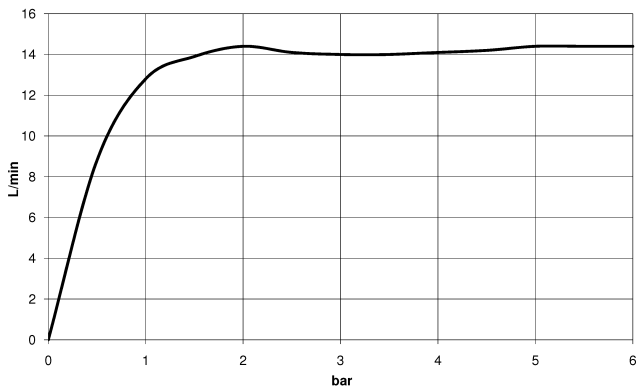

**TARA Shower pipe with shower thermostat without hand shower 300 mm -  
Brushed Bronze**

TARA

34 460 892

- shower with fixed riser projection 452mm
- overhead shower: rain flow
- rain shower Ø 300 mm
- rain shower with anti-scale system
- max. rainshower flow 14 l/min
- Function from: 10 l/min
- rotary diverter with volume control and shut-off function
- slide-on rosettes Ø 70 mm
- height of fittings up to rain shower (bottom edge) 964mm
- height of fittings up to top edge of elbow 1267mm
- gauge 150 mm - 13 mm
- metal shower hose 1750mm with integrated anti-twist protection
- 1/2" connection
- slide bar
- Pipe diameter 23.5 mm

This article does not include a hand shower!  
Intrinsic protection against back flow.

	Brushed Bronze	34 460 892-42
	Chrome	34 460 892-00
	Brushed Platinum	34 460 892-06
	Platinum	34 460 892-08
	Dark Chrome	34 460 892-19
	Brushed Durabronze (23kt Gold)	34 460 892-28
	Matte Black	34 460 892-33
	Brushed Champagne (22kt Gold)	34 460 892-46
	Champagne (22kt Gold)	34 460 892-47
	Brushed Chrome	34 460 892-93
	Brushed Dark Platinum	34 460 892-99

**TARA Shower pipe with shower thermostat without hand shower 300 mm -  
Brushed Bronze**

TARA

34 460 892  
mm [inches]  
1:10

**Flow rate chart**

**Codes & Standards**

EN 1717

TARA Shower pipe with shower thermostat without hand shower 300 mm -  
Brushed Bronze