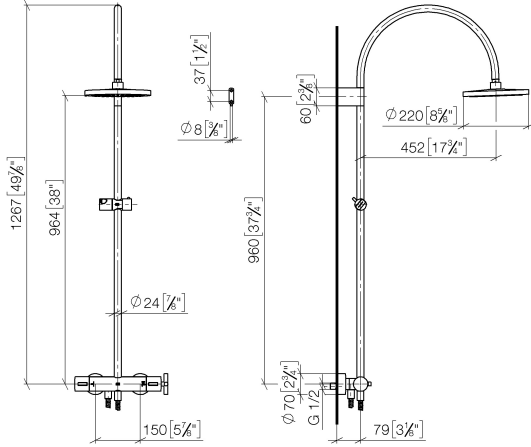

**TARA Shower pipe with shower thermostat without hand shower 300 mm -  
Brushed Bronze**

TARA

34 460 892

- shower with fixed riser projection 452mm
- overhead shower: rain flow
- rain shower Ø 300 mm
- rain shower with anti-scale system
- max. rainshower flow 14 l/min
- Function from: 10 l/min
- rotary diverter with volume control and shut-off function
- slide-on rosettes Ø 70 mm
- height of fittings up to rain shower (bottom edge) 964mm
- height of fittings up to top edge of elbow 1267mm
- gauge 150 mm - 13 mm
- metal shower hose 1750mm with integrated anti-twist protection
- 1/2" connection
- slide bar
- Pipe diameter 23.5 mm

**TARA Shower pipe with shower thermostat without hand shower 300 mm -  
Brushed Bronze**

TARA

34 460 892  
mm [inches]  
1:10

**Flow rate chart**

**Codes & Standards**

EN 1717

TARA Shower pipe with shower thermostat without hand shower 300 mm -  
Brushed Bronze

Parts for other  
finishes can be found  
here: [Chrome](#)

TARA Shower pipe with shower thermostat without hand shower 300 mm -  
Brushed Bronze

TARA

34 460 892

#### Product version from 4/1/2024

No.	Item Number	Name	Quantity used	Delivery time
	04 12 05 091 00-42	shower	11	60