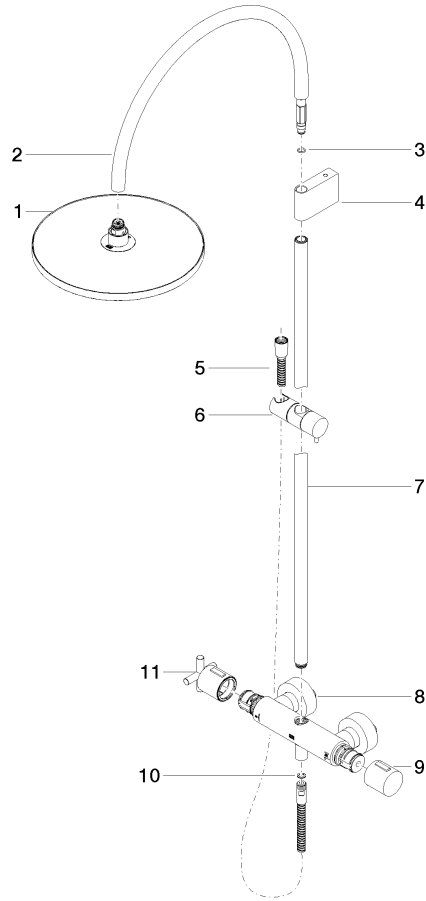

**TARA Shower pipe with shower thermostat without hand shower 300 mm -  
Champagne (22kt Gold)**

TARA

34 460 892

- shower with fixed riser projection 452mm
- overhead shower: rain flow
- rain shower Ø 300 mm
- rain shower with anti-scale system
- max. rainshower flow 14 l/min
- Function from: 10 l/min
- rotary diverter with volume control and shut-off function
- slide-on rosettes Ø 70 mm
- height of fittings up to rain shower (bottom edge) 964mm
- height of fittings up to top edge of elbow 1267mm
- gauge 150 mm - 13 mm
- metal shower hose 1750mm with integrated anti-twist protection
- 1/2" connection
- slide bar
- Pipe diameter 23.5 mm

34 460 892

mm [inches]

1:10

Flow rate chart

Certificates

Belgaqua\_24-006-  
27\_8.

**TARA Shower pipe with shower thermostat without hand shower 300 mm -  
Champagne (22kt Gold)**

TARA

34 460 892

Parts for other  
finishes can be found  
here: [Chrome](#)

**Spare parts list**

No.	Item Number	Name	Quantity used	Delivery time
1	04 12 05 091 00-47	shower	1	30
2	04 28 22 346 00-47	pipe	1	60
3	09 14 10 008 90	seal	1	2
4	90 17 11 150 00-47	holder	1	30
5	28 322 970-47	Metal shower hose 1/2" x 3/8" x 1750 mm - Champagne (22kt Gold)	1	30
6	12 570 970-47	Slide unit - Champagne (22kt Gold)	1	30
7	90 28 22 349 00-47	pipe	1	30
8	04 17 01 250 00-47	connection	1	60
9	90 17 33 015 00-47	handle	1	30
10	90 14 20 026 00 90	seal	1	2
11	90 17 33 021 00-47	handle	1	30