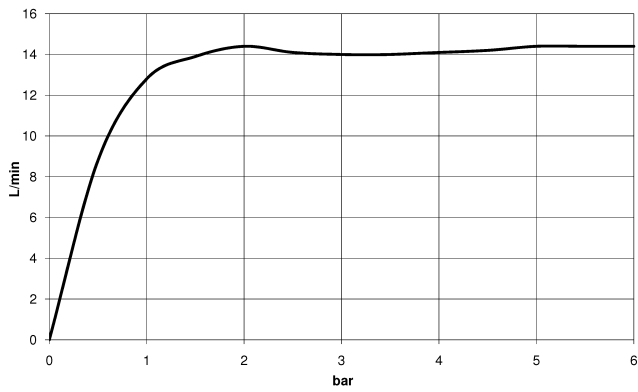

**TARA Shower pipe with shower thermostat without hand shower 300 mm -  
Champagne (22kt Gold)**

TARA

34 460 892

- shower with fixed riser projection 452mm
- overhead shower: rain flow
- rain shower Ø 300 mm
- rain shower with anti-scale system
- max. rainshower flow 14 l/min
- Function from: 10 l/min
- rotary diverter with volume control and shut-off function
- slide-on rosettes Ø 70 mm
- height of fittings up to rain shower (bottom edge) 964mm
- height of fittings up to top edge of elbow 1267mm
- gauge 150 mm - 13 mm
- metal shower hose 1750mm with integrated anti-twist protection
- 1/2" connection
- slide bar
- Pipe diameter 23.5 mm

This article does not include a hand shower!

Intrinsic protection against back flow.

	Champagne (22kt Gold)	34 460 892-47
	Chrome	34 460 892-00
	Brushed Platinum	34 460 892-06
	Platinum	34 460 892-08
	Dark Chrome	34 460 892-19
	Brushed Durabronze (23kt Gold)	34 460 892-28
	Matte Black	34 460 892-33
	Brushed Champagne (22kt Gold)	34 460 892-46
	Brushed Chrome	34 460 892-93
	Brushed Dark Platinum	34 460 892-99

34 460 892

mm [inches]

1:10

Flow rate chart

Certificates

Belgaqua\_24-006-  
27\_8.

**TARA Shower pipe with shower thermostat without hand shower 300 mm -  
Champagne (22kt Gold)**

TARA