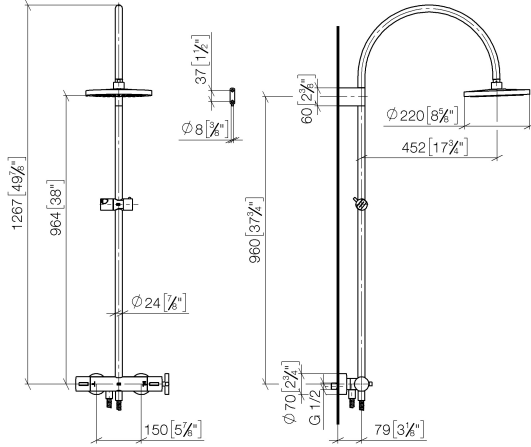

**TARA Shower pipe with shower thermostat without hand shower 300 mm -  
Champagne (22kt Gold)**

TARA

34 460 892

- shower with fixed riser projection 452mm
- overhead shower: rain flow
- rain shower Ø 300 mm
- rain shower with anti-scale system
- max. rainshower flow 14 l/min
- Function from: 10 l/min
- rotary diverter with volume control and shut-off function
- slide-on rosettes Ø 70 mm
- height of fittings up to rain shower (bottom edge) 964mm
- height of fittings up to top edge of elbow 1267mm
- gauge 150 mm - 13 mm
- metal shower hose 1750mm with integrated anti-twist protection
- 1/2" connection
- slide bar
- Pipe diameter 23.5 mm

This article does not include a hand shower!

Intrinsic protection against back flow.

	Champagne (22kt Gold)	34 460 892-47
	Chrome	34 460 892-00
	Brushed Platinum	34 460 892-06
	Platinum	34 460 892-08
	Dark Chrome	34 460 892-19
	Brushed Durabronze (23kt Gold)	34 460 892-28
	Matte Black	34 460 892-33
	Brushed Champagne (22kt Gold)	34 460 892-46
	Brushed Chrome	34 460 892-93
	Brushed Dark Platinum	34 460 892-99

34 460 892

mm [inches]

1:10

Flow rate chart

Certificates

Belgaqua\_24-006-  
27\_8.

**TARA Shower pipe with shower thermostat without hand shower 300 mm -  
Champagne (22kt Gold)**

TARA

34 460 892

Parts for other  
finishes can be found  
here: [Chrome](#)

**Spare parts list**

No.	Item Number	Name	Quantity used	Delivery time
1	04 12 05 091 00-47	shower	1	30
2	04 28 22 346 00-47	pipe	1	60
3	09 14 10 008 90	seal	1	2
4	90 17 11 150 00-47	holder	1	30
5	28 322 970-47	Metal shower hose 1/2" x 3/8" x 1750 mm - Champagne (22kt Gold)	1	30
6	12 570 970-47	Slide unit - Champagne (22kt Gold)	1	30
7	90 28 22 349 00-47	pipe	1	30
8	04 17 01 250 00-47	connection	1	60
9	90 17 33 015 00-47	handle	1	30
10	90 14 20 026 00 90	seal	1	2
11	90 17 33 021 00-47	handle	1	30