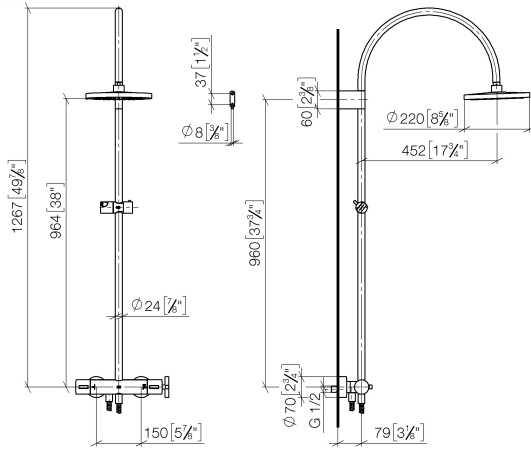

**TARA Shower pipe with shower thermostat without hand shower 300 mm -
Brushed Chrome**

TARA

34 460 892

- shower with fixed riser projection 452mm
- overhead shower: rain flow
- rain shower Ø 300 mm
- rain shower with anti-scale system
- max. rainshower flow 14 l/min
- Function from: 10 l/min
- rotary diverter with volume control and shut-off function
- slide-on rosettes Ø 70 mm
- height of fittings up to rain shower (bottom edge) 964mm
- height of fittings up to top edge of elbow 1267mm
- gauge 150 mm - 13 mm
- metal shower hose 1750mm with integrated anti-twist protection
- 1/2" connection
- slide bar
- Pipe diameter 23.5 mm

This article does not include a hand shower!

Intrinsic protection against back flow.

	Brushed Chrome	34 460 892-93
	Chrome	34 460 892-00
	Brushed Platinum	34 460 892-06
	Platinum	34 460 892-08
	Dark Chrome	34 460 892-19
	Brushed Durabronze (23kt Gold)	34 460 892-28
	Matte Black	34 460 892-33
	Brushed Champagne (22kt Gold)	34 460 892-46
	Champagne (22kt Gold)	34 460 892-47
	Brushed Dark Platinum	34 460 892-99

34 460 892

mm [inches]

1:10

Flow rate chart

Certificates

Belgaqua_24-006-
27_8.

**TARA Shower pipe with shower thermostat without hand shower 300 mm -
Brushed Chrome**

TARA

34 460 892

Parts for other
finishes can be found
here: [Chrome](#)

Spare parts list

No.	Item Number	Name	Quantity used	Delivery time
1	04 12 05 091 00-93	shower	1	20
2	04 28 22 346 00-93	pipe	1	20
3	09 14 10 008 90	seal	1	2
4	90 17 11 150 00-93	holder	1	20
5	28 322 970-93	Metal shower hose 1/2" x 3/8" x 1750 mm - Brushed Chrome	1	20
6	12 570 970-93	Slide unit - Brushed Chrome	1	20
7	90 28 22 349 00-93	pipe	1	20
8	04 17 01 250 00-93	connection	1	20
9	90 17 33 015 00-93	handle	1	20
10	90 14 20 026 00 90	seal	1	2
11	90 17 33 021 00-93	handle	1	20