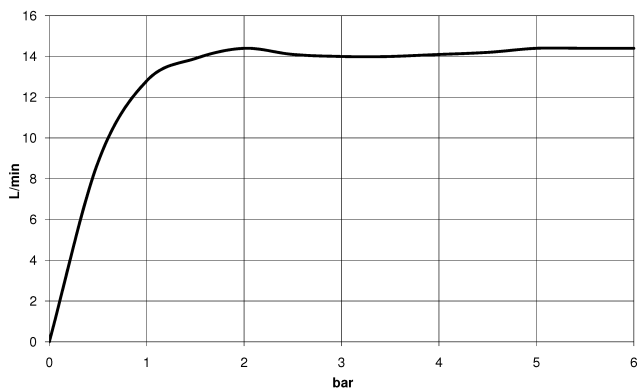

**TARA Shower pipe with shower thermostat without hand shower 300 mm -
Brushed Chrome**

TARA

34 460 892

- shower with fixed riser projection 452mm
- overhead shower: rain flow
- rain shower Ø 300 mm
- rain shower with anti-scale system
- max. rainshower flow 14 l/min
- Function from: 10 l/min
- rotary diverter with volume control and shut-off function
- slide-on rosettes Ø 70 mm
- height of fittings up to rain shower (bottom edge) 964mm
- height of fittings up to top edge of elbow 1267mm
- gauge 150 mm - 13 mm
- metal shower hose 1750mm with integrated anti-twist protection
- 1/2" connection
- slide bar
- Pipe diameter 23.5 mm

This article does not include a hand shower!

Intrinsic protection against back flow.

	Brushed Chrome	34 460 892-93
	Chrome	34 460 892-00
	Brushed Platinum	34 460 892-06
	Platinum	34 460 892-08
	Dark Chrome	34 460 892-19
	Brushed Durabronze (23kt Gold)	34 460 892-28
	Matte Black	34 460 892-33
	Brushed Champagne (22kt Gold)	34 460 892-46
	Champagne (22kt Gold)	34 460 892-47
	Brushed Dark Platinum	34 460 892-99

34 460 892

mm [inches]

1:10

Flow rate chart

Certificates

Belgaqua_24-006-
27_8.

**TARA Shower pipe with shower thermostat without hand shower 300 mm -
Brushed Chrome**

TARA