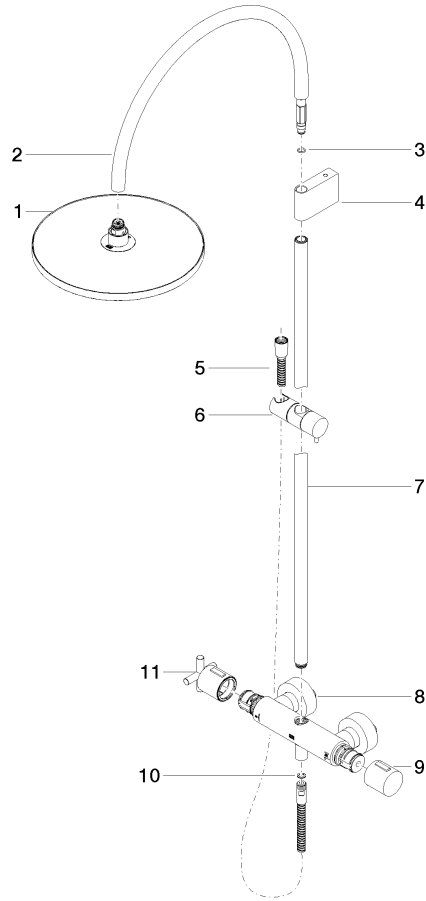

**TARA Shower pipe with shower thermostat without hand shower 300 mm -
Brushed Chrome**

TARA

34 460 892

- shower with fixed riser projection 452mm
- overhead shower: rain flow
- rain shower Ø 300 mm
- rain shower with anti-scale system
- max. rainshower flow 14 l/min
- Function from: 10 l/min
- rotary diverter with volume control and shut-off function
- slide-on rosettes Ø 70 mm
- height of fittings up to rain shower (bottom edge) 964mm
- height of fittings up to top edge of elbow 1267mm
- gauge 150 mm - 13 mm
- metal shower hose 1750mm with integrated anti-twist protection
- 1/2" connection
- slide bar
- Pipe diameter 23.5 mm

This article does not include a hand shower!

Intrinsic protection against back flow.

	Brushed Chrome	34 460 892-93
	Chrome	34 460 892-00
	Brushed Platinum	34 460 892-06
	Platinum	34 460 892-08
	Dark Chrome	34 460 892-19
	Brushed Durabronze (23kt Gold)	34 460 892-28
	Matte Black	34 460 892-33
	Brushed Champagne (22kt Gold)	34 460 892-46
	Champagne (22kt Gold)	34 460 892-47
	Brushed Dark Platinum	34 460 892-99

34 460 892

mm [inches]

1:10

Flow rate chart

Certificates

Belgaqua_24-006-
27_8.

**TARA Shower pipe with shower thermostat without hand shower 300 mm -
Brushed Chrome**

TARA

34 460 892

Parts for other
finishes can be found
here: [Chrome](#)

Spare parts list

No.	Item Number	Name	Quantity used	Delivery time
1	04 12 05 091 00-93	shower	1	20
2	04 28 22 346 00-93	pipe	1	20
3	09 14 10 008 90	seal	1	2
4	90 17 11 150 00-93	holder	1	20
5	28 322 970-93	Metal shower hose 1/2" x 3/8" x 1750 mm - Brushed Chrome	1	20
6	12 570 970-93	Slide unit - Brushed Chrome	1	20
7	90 28 22 349 00-93	pipe	1	20
8	04 17 01 250 00-93	connection	1	20
9	90 17 33 015 00-93	handle	1	20
10	90 14 20 026 00 90	seal	1	2
11	90 17 33 021 00-93	handle	1	20