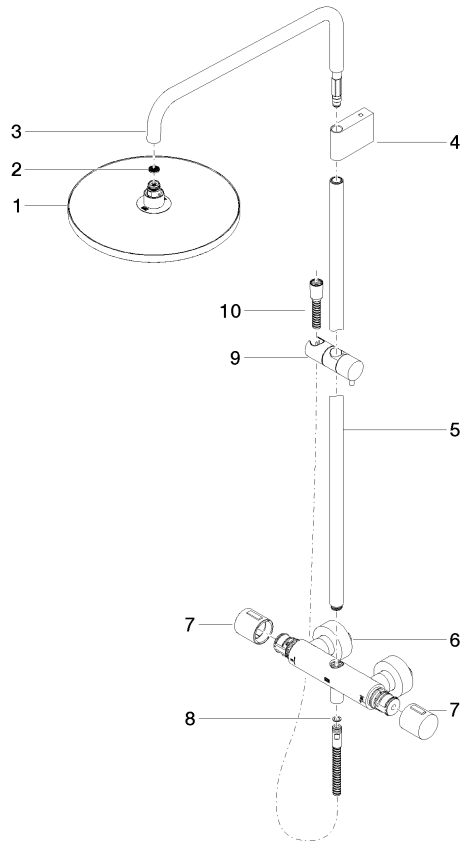

34 460 979

Fits: IMO, LULU, TARA, LISSÉ, VAIA, META

- shower with fixed riser projection 453mm
- overhead shower: rain flow
- rain shower Ø 300 mm
- rain shower with anti-scale system
- max. rainshower flow 14 l/min
- Function from: 10 l/min
- rotary diverter with volume control and shut-off function
- slide-on rosettes Ø 70 mm
- height of fittings up to rain shower (bottom edge) 1009mm
- height of fittings up to top edge of elbow 1150mm
- gauge 150 mm - 13 mm
- metal shower hose 1750mm with integrated anti-twist protection
- 1/2" connection
- slide bar
- Pipe diameter 23.5 mm
- quick clearing
- WRAS 2204013

34 460 979

mm [inches]
1:10

Flow rate chart

Codes & Standards

DIN 4109

EN 1111

ISO 3822

Scottish Water
Byelaws

UK Water Supply
Regulations

Ü-Zeichen

Showerpipe with shower thermostat without hand shower - Dark Chrome

IMO

34 460 979

Certificates

WRAS_2204

DVGW_DW-
6509DN0

LGA_38

34 460 979

Parts for other
finishes can be found
here: [Chrome](#)

Showerpipe with shower thermostat without hand shower - Dark Chrome

IMO

34 460 979

Spare parts list