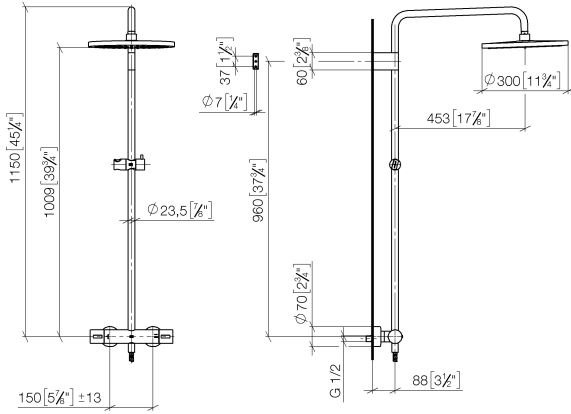

34 460 979

Fits: IMO, LULU, TARA, LISSÉ, VAIA, META

- shower with fixed riser projection 453mm
- overhead shower: rain flow
- rain shower Ø 300 mm
- rain shower with anti-scale system
- max. rainshower flow 14 l/min
- Function from: 10 l/min
- rotary diverter with volume control and shut-off function
- slide-on rosettes Ø 70 mm
- height of fittings up to rain shower (bottom edge) 1009mm
- height of fittings up to top edge of elbow 1150mm
- gauge 150 mm - 13 mm
- metal shower hose 1750mm with integrated anti-twist protection
- 1/2" connection
- slide bar
- Pipe diameter 23.5 mm
- quick clearing
- WRAS 2204013

34 460 979

mm [inches]
1:10

Flow rate chart

Codes & Standards

DIN 4109

EN 1111

ISO 3822

Scottish Water
Byelaws

UK Water Supply
Regulations

Ü-Zeichen

Showerpipe with shower thermostat without hand shower - Dark Chrome

IMO

34 460 979

Certificates

WRAS_2204

DVGW_DW-
6509DN0

LGA_38

34 460 979

Parts for other
finishes can be found
here: [Chrome](#)

Showerpipe with shower thermostat without hand shower - Dark Chrome

IMO

34 460 979

Spare parts list