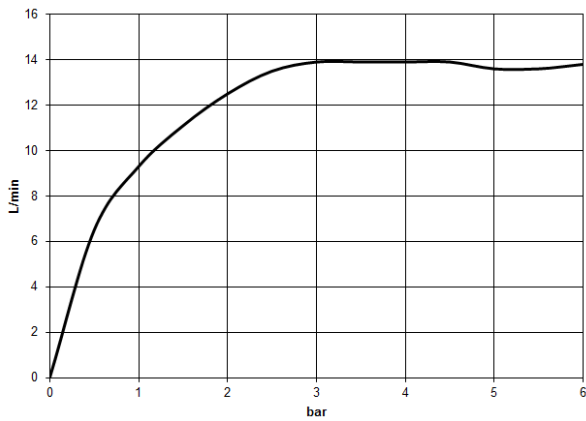

34 460 979

Fits: IMO, LULU, TARA, LISSÉ, VAIA, META

- shower with fixed riser projection 453mm
- overhead shower: rain flow
- rain shower Ø 300 mm
- rain shower with anti-scale system
- max. rainshower flow 14 l/min
- Function from: 10 l/min
- rotary diverter with volume control and shut-off function
- slide-on rosettes Ø 70 mm
- height of fittings up to rain shower (bottom edge) 1009mm
- height of fittings up to top edge of elbow 1150mm
- gauge 150 mm - 13 mm
- metal shower hose 1750mm with integrated anti-twist protection
- 1/2" connection
- slide bar
- Pipe diameter 23.5 mm
- quick clearing
- WRAS 2204013

34 460 979

mm [inches]
1:10

Flow rate chart

Codes & Standards

DIN 4109

EN 1111

ISO 3822

Scottish Water
Byelaws