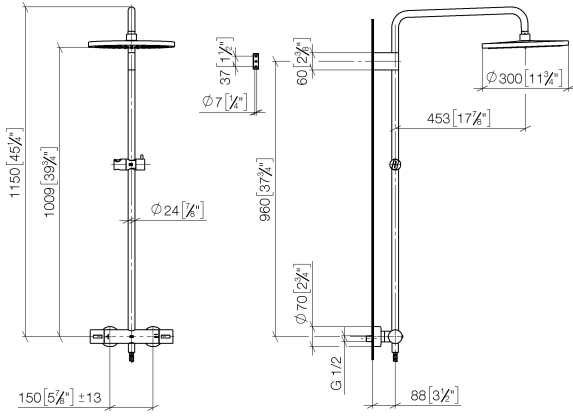

34 460 979

Fits: IMO, LULU, TARA, LISSÉ, VAIA, META

- shower with fixed riser projection 453mm
- overhead shower: rain flow
- rain shower Ø 300 mm
- rain shower with anti-scale system
- max. rainshower flow 6.8 l/min
- Function from: 6.5 l/min
- rotary diverter with volume control and shut-off function
- slide-on rosettes Ø 70 mm
- height of fittings up to rain shower (bottom edge) 1009mm
- height of fittings up to top edge of elbow 1150mm
- gauge 150 mm - 13 mm
- metal shower hose 1750mm with integrated anti-twist protection
- 1/2" connection
- slide bar
- Pipe diameter 23.5 mm
- quick clearing

Intrinsic protection against back flow.

	Dark Chrome	34 460 979-19 0010
	Chrome	34 460 979-00
	Brushed Platinum	34 460 979-06
	Platinum	34 460 979-08
	Dark Chrome	34 460 979-19
	Light Gold	34 460 979-26
	Brushed Light Gold	34 460 979-27
	Brushed Durabronze (23kt Gold)	34 460 979-28
	Matte Black	34 460 979-33
	Brushed Bronze	34 460 979-42
	Brushed Champagne (22kt Gold)	34 460 979-46
	Champagne (22kt Gold)	34 460 979-47
	Brushed Chrome	34 460 979-93
	Brushed Dark Platinum	34 460 979-99

34 460 979

mm [inches]
1:10

Flow rate chart

34 460 979

Parts for other
finishes can be found
here: [Chrome](#)

Spare parts list