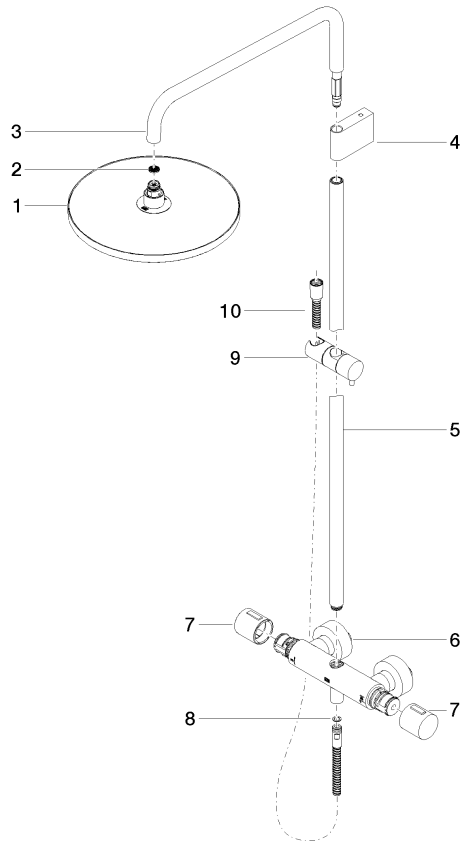

34 460 979

Fits: IMO, LULU, TARA, LISSÉ, VAIA, META

- shower with fixed riser projection 453mm
- overhead shower: rain flow
- rain shower Ø 300 mm
- rain shower with anti-scale system
- max. rainshower flow 6.8 l/min
- Function from: 6.5 l/min
- rotary diverter with volume control and shut-off function
- slide-on rosettes Ø 70 mm
- height of fittings up to rain shower (bottom edge) 1009mm
- height of fittings up to top edge of elbow 1150mm
- gauge 150 mm - 13 mm
- metal shower hose 1750mm with integrated anti-twist protection
- 1/2" connection
- slide bar
- Pipe diameter 23.5 mm
- quick clearing

34 460 979

mm [inches]
1:10

Flow rate chart

34 460 979

Parts for other
finishes can be found
here: [Chrome](#)

Spare parts list