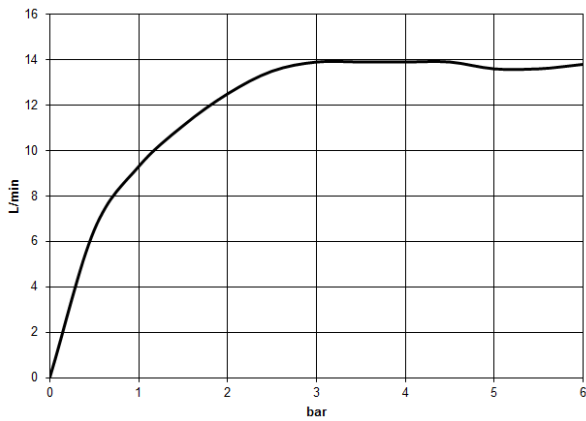

34 460 979

mm [inches]
1:10

Flow rate chart

Codes & Standards

DIN 4109

ISO 3822

Scottish Water
Byelaws

UK Water Supply
Regulations