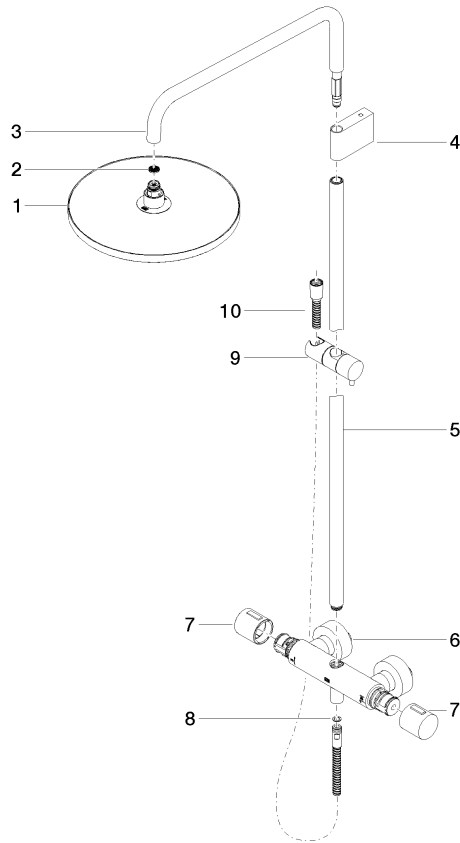

34 460 979

Parts for other finishes can be found here: [Chrome](#)