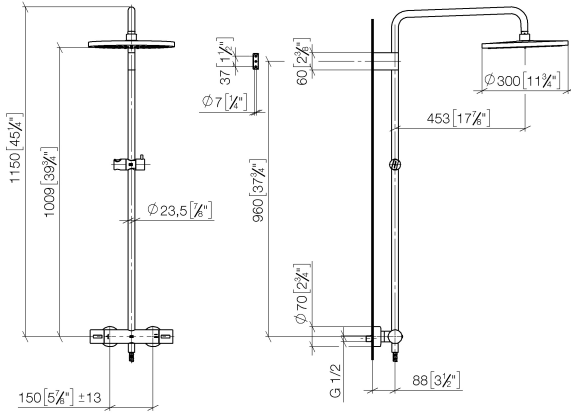

34 460 979

Fits: IMO, LULU, TARA, LISSÉ, VAIA, META

- shower with fixed riser projection 453mm
- overhead shower: rain flow
- rain shower Ø 300 mm
- rain shower with anti-scale system
- max. rainshower flow 14 l/min
- Function from: 10 l/min
- rotary diverter with volume control and shut-off function
- slide-on rosettes Ø 70 mm
- height of fittings up to rain shower (bottom edge) 1009mm
- height of fittings up to top edge of elbow 1150mm
- gauge 150 mm - 13 mm
- metal shower hose 1750mm with integrated anti-twist protection
- 1/2" connection
- slide bar
- Pipe diameter 23.5 mm
- quick clearing
- WRAS 2204013

34 460 979

mm [inches]
1:10

Flow rate chart

Codes & Standards

DIN 4109

ISO 3822

Scottish Water
Byelaws

UK Water Supply
Regulations