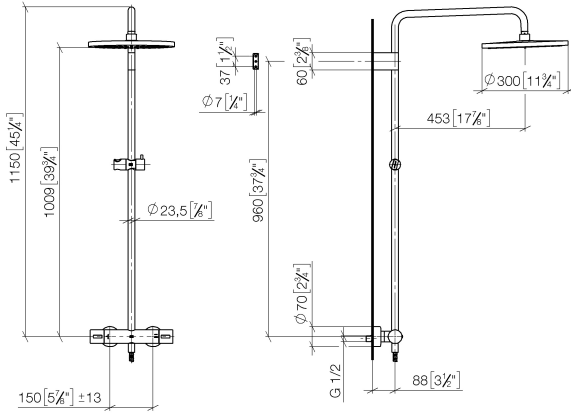

34 460 979

Fits: IMO, LULU, TARA, LISSÉ, VAIA, META

- shower with fixed riser projection 453mm
- overhead shower: rain flow
- rain shower Ø 300 mm
- rain shower with anti-scale system
- max. rainshower flow 14 l/min
- Function from: 10 l/min
- rotary diverter with volume control and shut-off function
- slide-on rosettes Ø 70 mm
- height of fittings up to rain shower (bottom edge) 1009mm
- height of fittings up to top edge of elbow 1150mm
- gauge 150 mm - 13 mm
- metal shower hose 1750mm with integrated anti-twist protection
- 1/2" connection
- slide bar
- Pipe diameter 23.5 mm
- quick clearing
- WRAS 2204013

	Hand shower FlowReduce - Brushed Light Gold	28 012 979-27 0010
---	--	--------------------

34 460 979

mm [inches]
1:10

Flow rate chart

Codes & Standards

DIN 4109

ISO 3822

Scottish Water
Byelaws