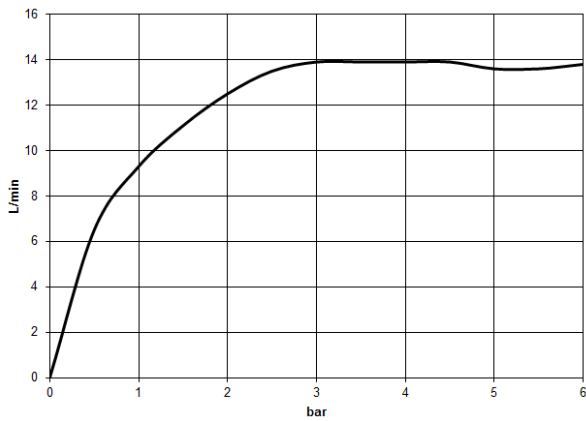

	Hand shower FlowReduce - Brushed Light Gold	28 012 979-27 0010
---	--	--------------------

34 460 979

mm [inches]
1:10

Flow rate chart

Codes & Standards

DIN 4109

ISO 3822

Scottish Water
Byelaws