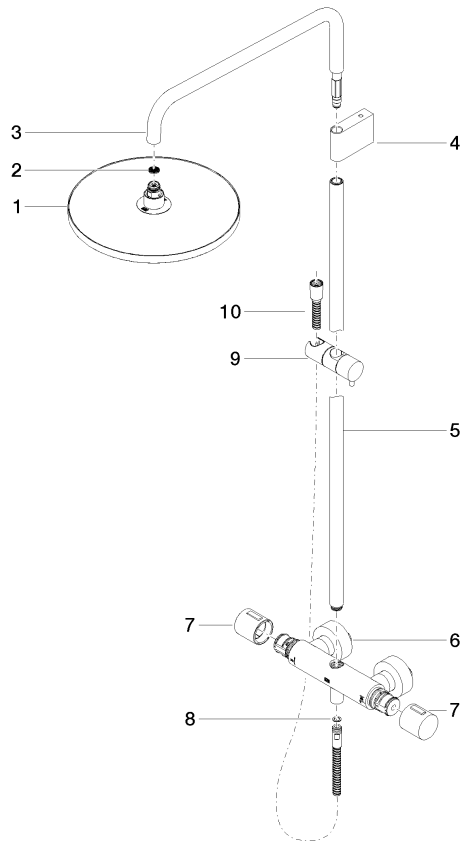

34 460 979

Product version from 4/1/2024

Parts for other finishes can be found here: [Chrome](#)