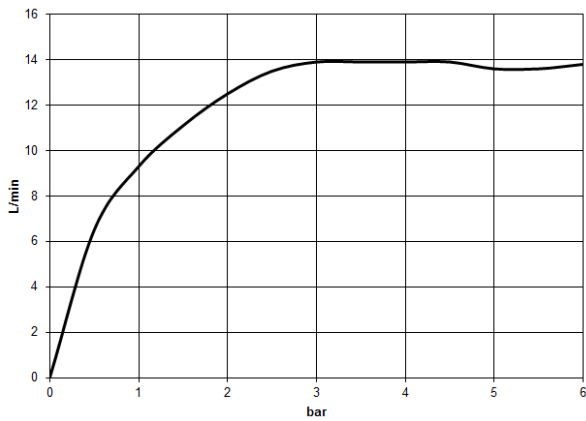

**Showerpipe with shower thermostat without hand shower - Brushed Durabronz
(23kt Gold)**

34 460 979
mm [inches]
1:10

Flow rate chart

Codes & Standards

DIN 4109

EN 1111

EN 1717

ISO 3822