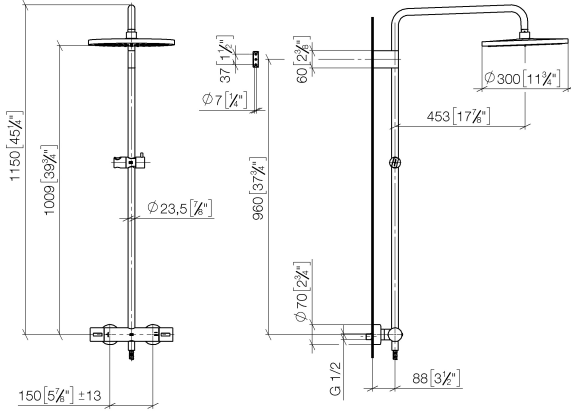

**Showerpipe with shower thermostat without hand shower - Brushed Durabronze
(23kt Gold)**

IMO

34 460 979

Fits: IMO, LULU, TARA, LISSÉ, VAIA, META

- shower with fixed riser projection 453mm
- overhead shower: rain flow
- rain shower Ø 300 mm
- rain shower with anti-scale system
- max. rainshower flow 14 l/min
- Function from: 10 l/min
- rotary diverter with volume control and shut-off function
- slide-on rosettes Ø 70 mm
- height of fittings up to rain shower (bottom edge) 1009mm
- height of fittings up to top edge of elbow 1150mm
- gauge 150 mm - 13 mm
- metal shower hose 1750mm with integrated anti-twist protection
- 1/2" connection
- slide bar
- Pipe diameter 23.5 mm
- quick clearing
- WRAS 2204013

**Showerpipe with shower thermostat without hand shower - Brushed Durabronz
(23kt Gold)**

34 460 979
mm [inches]
1:10

Flow rate chart

Codes & Standards

DIN 4109

EN 1111

EN 1717

ISO 3822