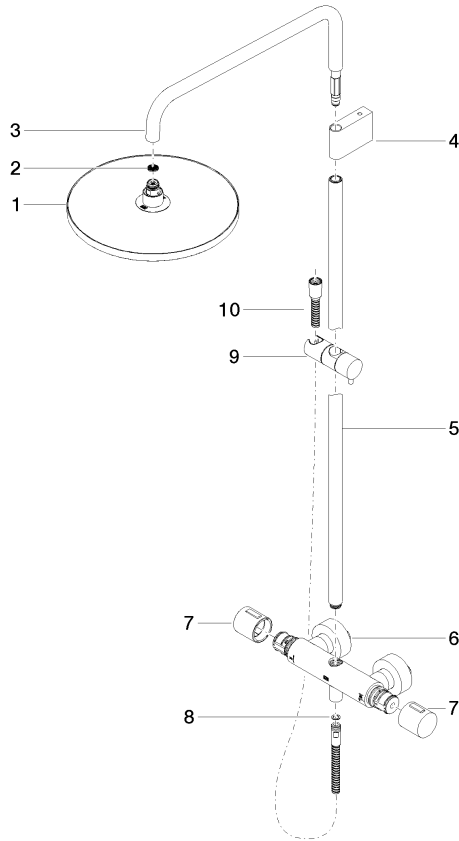

**Showerpipe with shower thermostat without hand shower - Brushed Durabronze
(23kt Gold)**

IMO

34 460 979

Fits: IMO, LULU, TARA, LISSÉ, VAIA, META

- shower with fixed riser projection 453mm
- overhead shower: rain flow
- rain shower Ø 300 mm
- rain shower with anti-scale system
- max. rainshower flow 14 l/min
- Function from: 10 l/min
- rotary diverter with volume control and shut-off function
- slide-on rosettes Ø 70 mm
- height of fittings up to rain shower (bottom edge) 1009mm
- height of fittings up to top edge of elbow 1150mm
- gauge 150 mm - 13 mm
- metal shower hose 1750mm with integrated anti-twist protection
- 1/2" connection
- slide bar
- Pipe diameter 23.5 mm
- quick clearing
- WRAS 2204013

**Showerpipe with shower thermostat without hand shower - Brushed Durabronz
(23kt Gold)**

34 460 979
mm [inches]
1:10

Flow rate chart

Codes & Standards

DIN 4109

EN 1111

EN 1717

ISO 3822

DVGW_DW-
6509DN0

Belgaqua_21-032-2 LGA_38

Showerpipe with shower thermostat without hand shower - Brushed Durabronz (23kt Gold)

34 460 979

Product version from 4/1/2024

Parts for other
finishes can be found
here: [Chrome](#)

Showerpipe with shower thermostat without hand shower - Brushed Durabross
(23kt Gold)

IMO

34 460 979

Spare parts list

Product version from 4/1/2024

No.	Item Number	Name	Quantity used	Delivery time
	04 12 05 091 00-28	shower	11	20