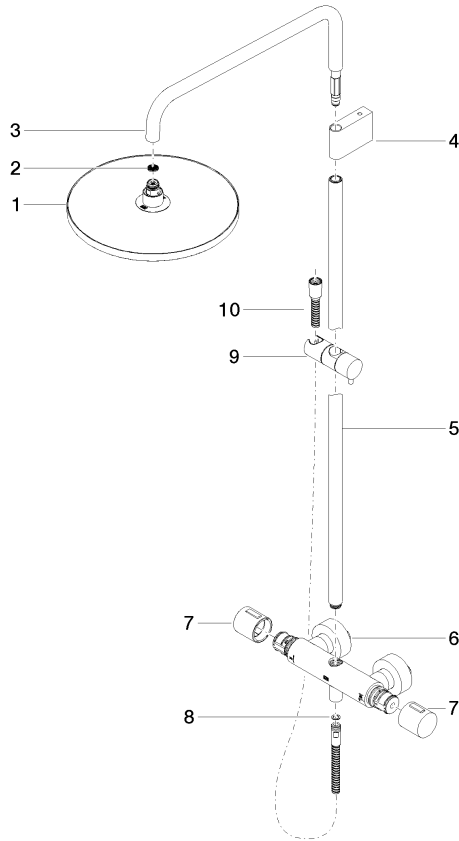

34 460 979

Fits: IMO, LULU, TARA, LISSÉ, VAIA, META

- shower with fixed riser projection 453mm
- overhead shower: rain flow
- rain shower Ø 300 mm
- rain shower with anti-scale system
- max. rainshower flow 14 l/min
- Function from: 10 l/min
- rotary diverter with volume control and shut-off function
- slide-on rosettes Ø 70 mm
- height of fittings up to rain shower (bottom edge) 1009mm
- height of fittings up to top edge of elbow 1150mm
- gauge 150 mm - 13 mm
- metal shower hose 1750mm with integrated anti-twist protection
- 1/2" connection
- slide bar
- Pipe diameter 23.5 mm
- quick clearing
- WRAS 2204013

Required miscellaneous

	<b>Hand shower - Brushed Bronze</b>	28 016 979-42
---	-------------------------------------	---------------

34 460 979

mm [inches]  
1:10

Flow rate chart

Codes & Standards

DIN 4109

ISO 3822

## Showerpipe with shower thermostat without hand shower - Brushed Bronze

IMO

34 460 979

### Spare parts list