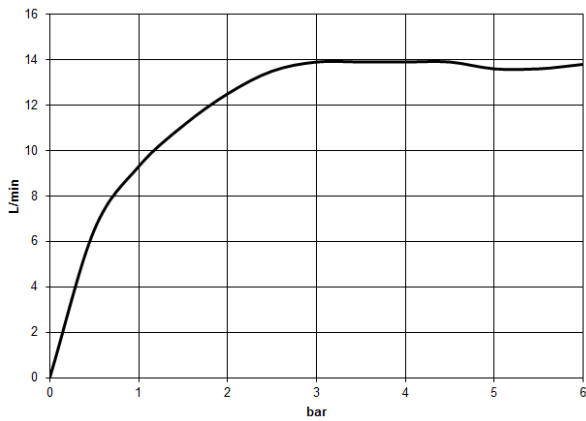

Required miscellaneous

	<b>Hand shower - Brushed Bronze</b>	28 016 979-42
---	-------------------------------------	---------------

34 460 979

mm [inches]  
1:10

Flow rate chart

Codes & Standards

DIN 4109

ISO 3822