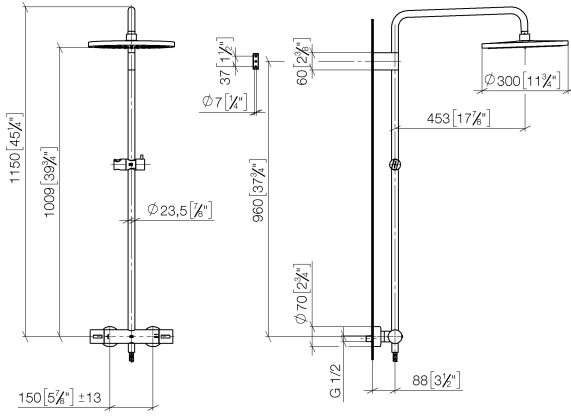

34 460 979

Fits: IMO, LULU, TARA, LISSÉ, VAIA, META

- shower with fixed riser projection 453mm
- overhead shower: rain flow
- rain shower Ø 300 mm
- rain shower with anti-scale system
- max. rainshower flow 14 l/min
- Function from: 10 l/min
- rotary diverter with volume control and shut-off function
- slide-on rosettes Ø 70 mm
- height of fittings up to rain shower (bottom edge) 1009mm
- height of fittings up to top edge of elbow 1150mm
- gauge 150 mm - 13 mm
- metal shower hose 1750mm with integrated anti-twist protection
- 1/2" connection
- slide bar
- Pipe diameter 23.5 mm
- quick clearing
- WRAS 2204013

Required miscellaneous

	<b>Hand shower - Brushed Bronze</b>	28 016 979-42
---	-------------------------------------	---------------

34 460 979

mm [inches]  
1:10

Flow rate chart

Codes & Standards

DIN 4109

ISO 3822