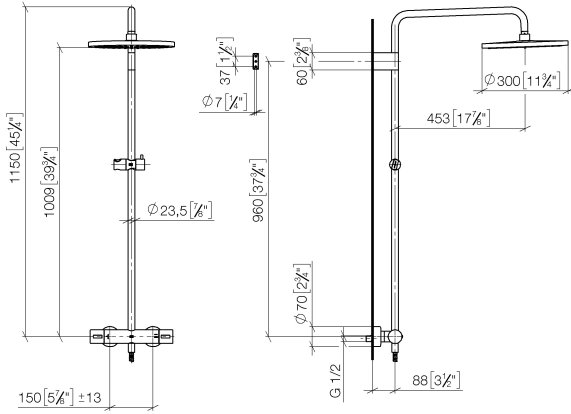

Showerpipe with shower thermostat without hand shower - Brushed Champagne (22kt Gold)

IMO

34 460 979

Fits: IMO, LULU, TARA, LISSÉ, VAIA, META

- shower with fixed riser projection 453mm
- overhead shower: rain flow
- rain shower Ø 300 mm
- rain shower with anti-scale system
- max. rainshower flow 14 l/min
- Function from: 10 l/min
- rotary diverter with volume control and shut-off function
- slide-on rosettes Ø 70 mm
- height of fittings up to rain shower (bottom edge) 1009mm
- height of fittings up to top edge of elbow 1150mm
- gauge 150 mm - 13 mm
- metal shower hose 1750mm with integrated anti-twist protection
- 1/2" connection
- slide bar
- Pipe diameter 23.5 mm
- quick clearing
- WRAS 2204013

**Showerpipe with shower thermostat without hand shower - Brushed
Champagne (22kt Gold)**

34 460 979
mm [inches]
1:10

Flow rate chart

Codes & Standards

DIN 4109

EN 1111

ISO 3822

Scottish Water
Byelaws

UK Water Supply
Regulations

Ü-Zeichen

Showerpipe with shower thermostat without hand shower - Brushed
Champagne (22kt Gold)

IMO

34 460 979

Certificates

WRAS_2204

DVGW_DW-
6509DN0