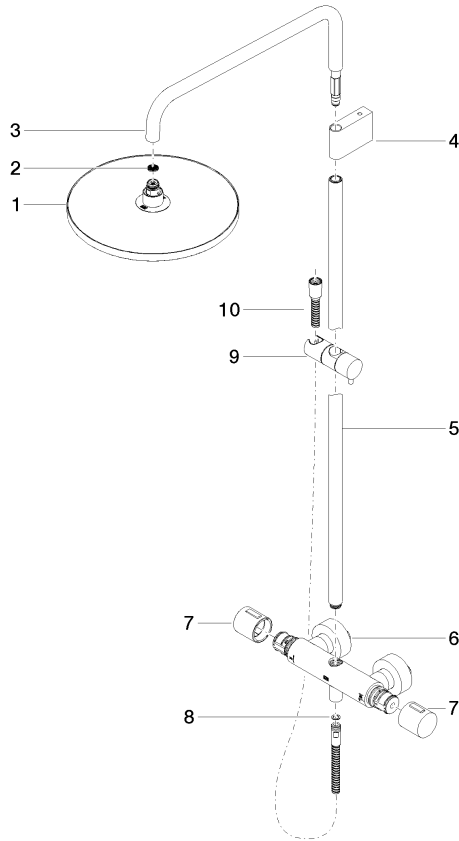

Showerpipe with shower thermostat without hand shower - Brushed Champagne (22kt Gold)

IMO

34 460 979

Fits: IMO, LULU, TARA, LISSÉ, VAIA, META

- shower with fixed riser projection 453mm
- overhead shower: rain flow
- rain shower Ø 300 mm
- rain shower with anti-scale system
- max. rainshower flow 14 l/min
- Function from: 10 l/min
- rotary diverter with volume control and shut-off function
- slide-on rosettes Ø 70 mm
- height of fittings up to rain shower (bottom edge) 1009mm
- height of fittings up to top edge of elbow 1150mm
- gauge 150 mm - 13 mm
- metal shower hose 1750mm with integrated anti-twist protection
- 1/2" connection
- slide bar
- Pipe diameter 23.5 mm
- quick clearing
- WRAS 2204013

**Showerpipe with shower thermostat without hand shower - Brushed
Champagne (22kt Gold)**

34 460 979
mm [inches]
1:10

Flow rate chart

Codes & Standards

DIN 4109

EN 1111

ISO 3822

Scottish Water
Byelaws

UK Water Supply
Regulations

Ü-Zeichen

Showerpipe with shower thermostat without hand shower - Brushed
Champagne (22kt Gold)

IMO

34 460 979

Certificates

WRAS_2204

DVGW_DW-
6509DN0

LGA_38

Showerpipe with shower thermostat without hand shower - Brushed Champagne (22kt Gold)

34 460 979

Product version from 4/1/2024

Parts for other finishes can be found here: [Chrome](#)

Showerpipe with shower thermostat without hand shower - Brushed
Champagne (22kt Gold)