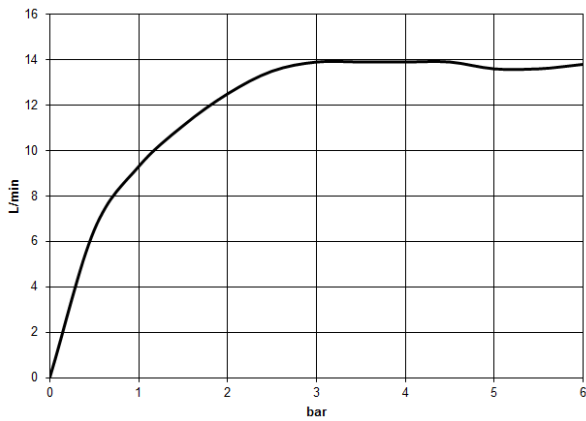

Showerpipe with shower thermostat without hand shower - Brushed Champagne (22kt Gold)

IMO

34 460 979

Fits: IMO, LULU, TARA, LISSÉ, VAIA, META

- shower with fixed riser projection 453mm
- overhead shower: rain flow
- rain shower Ø 300 mm
- rain shower with anti-scale system
- max. rainshower flow 14 l/min
- Function from: 10 l/min
- rotary diverter with volume control and shut-off function
- slide-on rosettes Ø 70 mm
- height of fittings up to rain shower (bottom edge) 1009mm
- height of fittings up to top edge of elbow 1150mm
- gauge 150 mm - 13 mm
- metal shower hose 1750mm with integrated anti-twist protection
- 1/2" connection
- slide bar
- Pipe diameter 23.5 mm
- quick clearing
- WRAS 2204013

**Showerpipe with shower thermostat without hand shower - Brushed
Champagne (22kt Gold)**

34 460 979
mm [inches]
1:10

Flow rate chart

Codes & Standards

DIN 4109

EN 1111

ISO 3822

Scottish Water
Byelaws