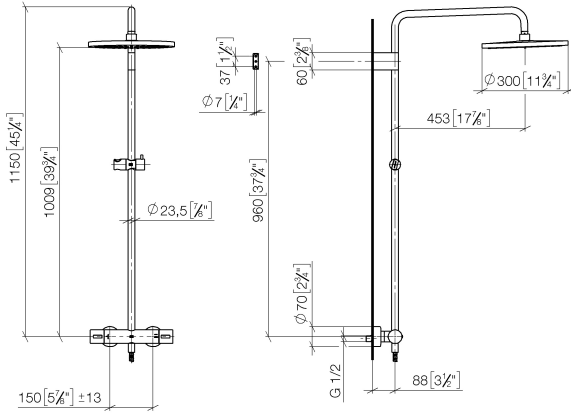

**Showerpipe with shower thermostat without hand shower - Champagne (22kt Gold)**

IMO

34 460 979

Fits: IMO, LULU, TARA, LISSÉ, VAIA, META

- shower with fixed riser projection 453mm
- overhead shower: rain flow
- rain shower Ø 300 mm
- rain shower with anti-scale system
- max. rainshower flow 14 l/min
- Function from: 10 l/min
- rotary diverter with volume control and shut-off function
- slide-on rosettes Ø 70 mm
- height of fittings up to rain shower (bottom edge) 1009mm
- height of fittings up to top edge of elbow 1150mm
- gauge 150 mm - 13 mm
- metal shower hose 1750mm with integrated anti-twist protection
- 1/2" connection
- slide bar
- Pipe diameter 23.5 mm
- quick clearing
- WRAS 2204013

**Showerpipe with shower thermostat without hand shower - Champagne (22kt Gold)**

34 460 979  
mm [inches]  
1:10

**Flow rate chart**

**Codes & Standards**

DIN 4109

EN 1111

ISO 3822

Scottish Water  
Byelaws

#### Product version from 4/1/2024

No.	Item Number	Name	Quantity used	Delivery time
	04 12 05 091 00-47	shower	11	30