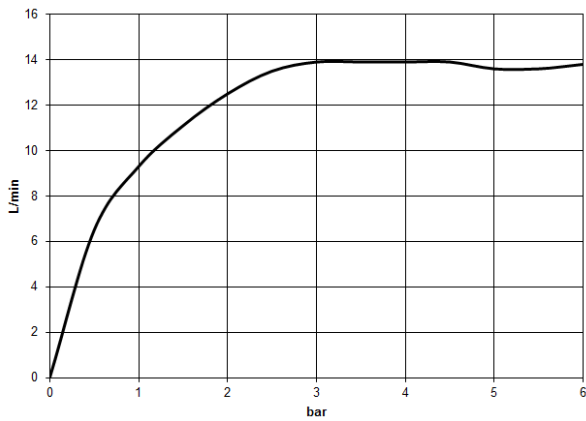

**Showerpipe with shower thermostat without hand shower - Champagne (22kt Gold)**

IMO

34 460 979

Fits: IMO, LULU, TARA, LISSÉ, VAIA, META

- shower with fixed riser projection 453mm
- overhead shower: rain flow
- rain shower Ø 300 mm
- rain shower with anti-scale system
- max. rainshower flow 14 l/min
- Function from: 10 l/min
- rotary diverter with volume control and shut-off function
- slide-on rosettes Ø 70 mm
- height of fittings up to rain shower (bottom edge) 1009mm
- height of fittings up to top edge of elbow 1150mm
- gauge 150 mm - 13 mm
- metal shower hose 1750mm with integrated anti-twist protection
- 1/2" connection
- slide bar
- Pipe diameter 23.5 mm
- quick clearing
- WRAS 2204013

**Showerpipe with shower thermostat without hand shower - Champagne (22kt Gold)**

34 460 979  
mm [inches]  
1:10

**Flow rate chart**

**Codes & Standards**

DIN 4109

EN 1111

ISO 3822

Scottish Water  
Byelaws