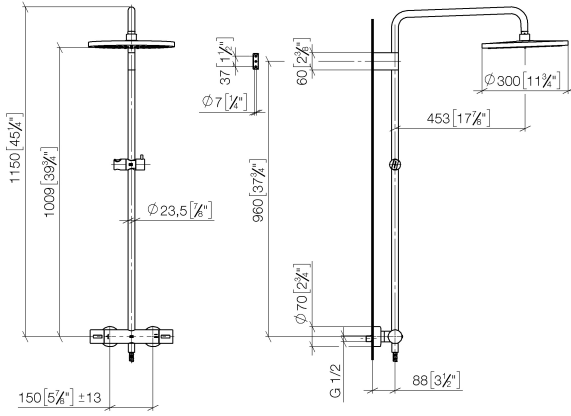

34 460 979

Fits: IMO, LULU, TARA, LISSÉ, VAIA, META

- shower with fixed riser projection 453mm
- overhead shower: rain flow
- rain shower Ø 300 mm
- rain shower with anti-scale system
- max. rainshower flow 14 l/min
- Function from: 10 l/min
- rotary diverter with volume control and shut-off function
- slide-on rosettes Ø 70 mm
- height of fittings up to rain shower (bottom edge) 1009mm
- height of fittings up to top edge of elbow 1150mm
- gauge 150 mm - 13 mm
- metal shower hose 1750mm with integrated anti-twist protection
- 1/2" connection
- slide bar
- Pipe diameter 23.5 mm
- quick clearing
- WRAS 2204013

34 460 979

mm [inches]
1:10

Flow rate chart

Codes & Standards

DIN 4109

EN 1111

EN 1717

ISO 3822

Scottish Water
Byelaws

UK Water Supply
Regulations

Ü-Zeichen

Showerpipe with shower thermostat without hand shower - Brushed Chrome

IMO

34 460 979

Certificates

WRAS_2204