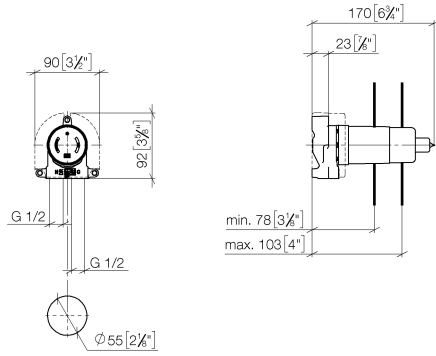

Concealed wall mounting -

35 003 970 90

- red brass, lead-free
- 2x female thread 1/2" connections
- dust cover
- anti-water packing
- soundproofing
- WRAS 2101023, 2003025

Can only be combined with exposed trim parts 26
024 661-FF / 36 013 660-FF / 36 045 660-FF / 36
013 970-FF / 36 045 970-FF / 36 804 661-FF.

Recommended miscellaneous

Extension 25 mm -

- Can only be combined with exposed trim parts 36 804 661-FF.

12 179 970 90

Recommended miscellaneous

Leak protection 1/2" -

- This article is needed 2x.

12 010 970 90

Concealed wall mounting -

35 003 970 90

mm [inches]

Flow rate chart

Certificates

DVGW_DW-
6512DN0127.

LGA_18589.

WRAS_2003025.