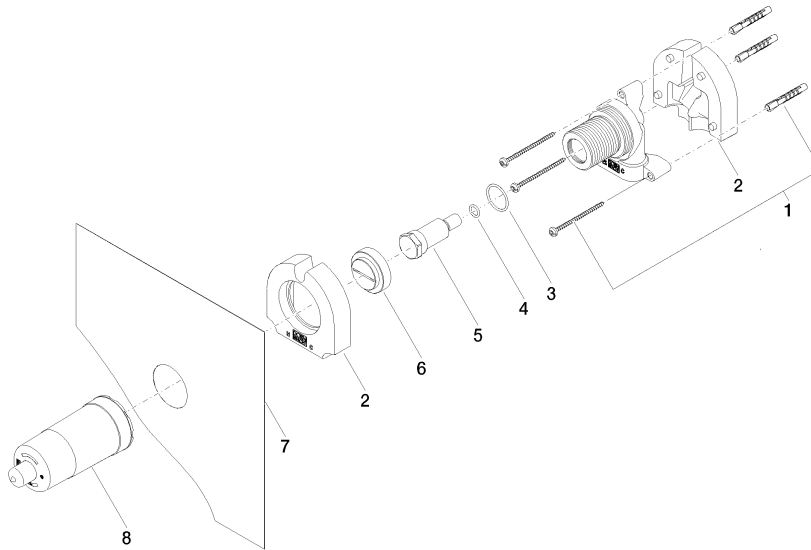

Concealed wall mounting -

35 003 970 90

- red brass, lead-free
- 2x female thread 1/2" connections
- dust cover
- anti-water packing
- soundproofing
- WRAS 2101023, 2003025

Can only be combined with exposed trim parts 26
024 661-FF / 36 013 660-FF / 36 045 660-FF / 36
013 970-FF / 36 045 970-FF / 36 804 661-FF.

Concealed wall mounting -

35 003 970 90

mm [inches]

Flow rate chart

Certificates

DVGW_DW-
6512DN0127.

LGA_18589.

WRAS_2003025.

WRAS_2101023.

Concealed wall mounting -

35 003 970 90

Spare parts list

No.	Item Number	Name	Quantity used	Delivery time
1	05 30 31 029 00 90	fixing set	1	2
2	09 11 11 019 90	accessories	2	2
3	09 14 10 112 90	seal	1	2
4	09 14 10 139 90	seal	1	2
5	09 31 20 038 90	plug	1	2
6	09 20 97 010 90	cap	1	2
7	04 14 03 079 00 90	gasket kit	1	2
8	09 21 02 178 90	cap	1	2