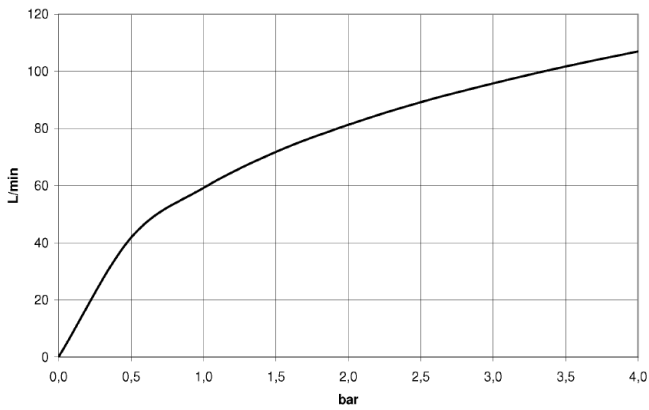

Flow rate chart

Certificates

DVGW_DW-
6512DN0127.

LGA_18589.

WRAS_2003025.

WRAS_2101023.