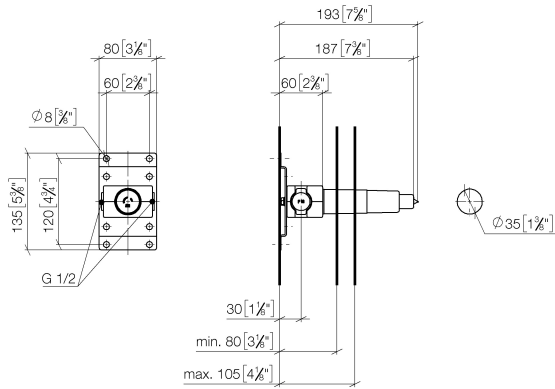

Concealed wall mounting -

35 050 970 90

- red brass, lead-free
- 2x female thread 1/2" connections
- dust cover
- anti-water packing
- soundproofing
- WRAS 2101043, 2011027

Recommended miscellaneous

Leak protection 1/2" -

12 720 980-00

Recommended miscellaneous

Rosette - Chrome

- with round rosette

12 720 660-00

Concealed wall mounting -

35 050 970 90

mm [inches]

Flow rate chart

Certificates

DVGW_DW-6512DN0126. WRAS_2101043. WRAS_2011027.

Concealed wall mounting -

35 050 970 90

Spare parts list

No.	Item Number	Name	Quantity used	Delivery time
1	04 14 03 072 01 90	gasket kit	1	2
2	09 21 02 173 90	cap	1	2
3	90 31 20 116 00 90	plug	1	2
4	09 31 20 094 90	plug	1	2
5	09 31 20 093 90	plug	1	2
6	04 30 31 024 01 90	fixing set	2	2
7	09 30 11 144 90	disc	2	2
8	09 30 30 049 90	screw	2	2