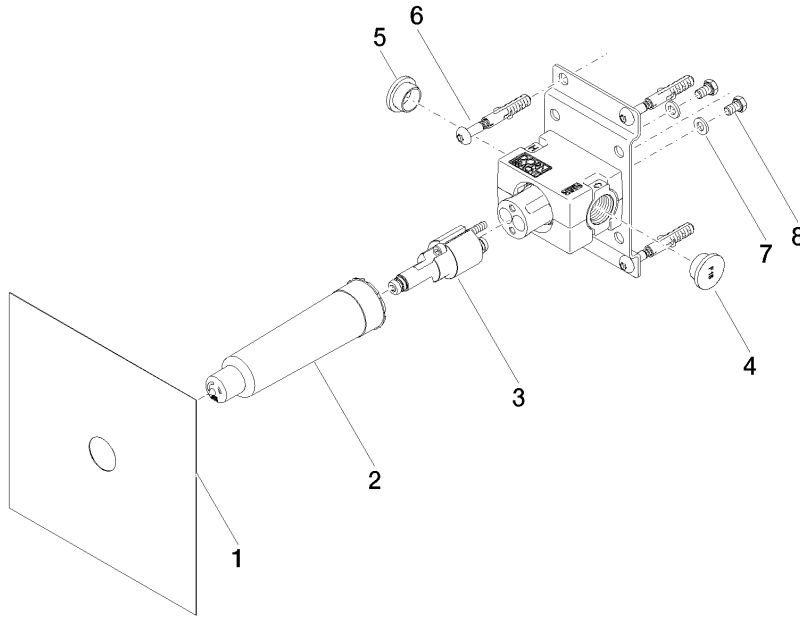

Concealed wall mounting -

35 050 970 90

- red brass, lead-free
- 2x female thread 1/2" connections
- dust cover
- anti-water packing
- soundproofing
- WRAS 2101043, 2011027

Recommended miscellaneous

Leak protection 1/2" -

12 720 980-00

Recommended miscellaneous

Rosette - Chrome

- with round rosette

12 720 660-00

Concealed wall mounting -

35 050 970 90

mm [inches]

Flow rate chart

Certificates

DVGW_DW-6512DN0126. WRAS_2101043. WRAS_2011027.

Concealed wall mounting -

35 050 970 90

Spare parts list

No.	Item Number	Name	Quantity used	Delivery time
1	04 14 03 072 01 90	gasket kit	1	2
2	09 21 02 173 90	cap	1	2
3	90 31 20 116 00 90	plug	1	2
4	09 31 20 094 90	plug	1	2
5	09 31 20 093 90	plug	1	2
6	04 30 31 024 01 90	fixing set	2	2
7	09 30 11 144 90	disc	2	2
8	09 30 30 049 90	screw	2	2