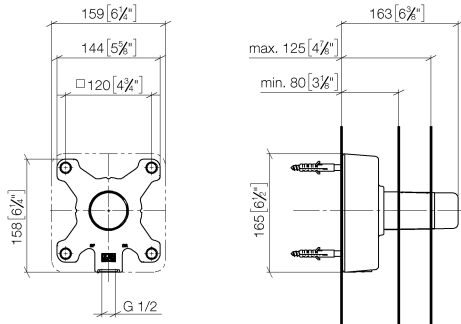

POT FILLER Concealed wall elbow -

35 087 970 90

- female thread 1/2" connection
- anti-water packing
- soundproofing
- dust cover
- min. recess depth 80 mm
- max. recess depth 125 mm

Recommended miscellaneous

Leak protection 1/2" -

12 010 970 90

POT FILLER Concealed wall elbow -

35 087 970 90

mm [inches]

POT FILLER Concealed wall elbow -

35 087 970 90

Spare parts list

No.	Item Number	Name	Quantity used	Delivery time
1	04 14 03 079 00 90	gasket kit	1	2
2	09 21 02 177 90	cap	1	2
3	09 31 20 092 90	plug	1	2
4	04 30 31 012 00 90	fixing set	1	2