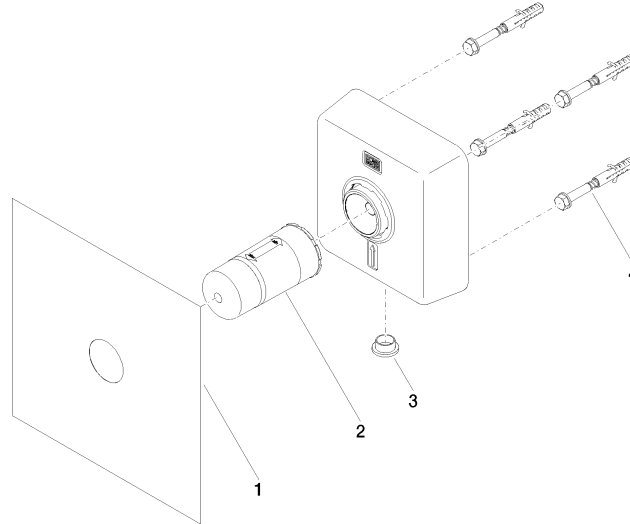

POT FILLER Concealed wall elbow -

35 087 970 90

- female thread 1/2" connection
- anti-water packing
- soundproofing
- dust cover
- min. recess depth 80 mm
- max. recess depth 125 mm

Recommended miscellaneous

Leak protection 1/2" -

12 010 970 90

POT FILLER Concealed wall elbow -

35 087 970 90

mm [inches]

POT FILLER Concealed wall elbow -

35 087 970 90

Spare parts list

No.	Item Number	Name	Quantity used	Delivery time
1	04 14 03 079 00 90	gasket kit	1	2
2	09 21 02 177 90	cap	1	2
3	09 31 20 092 90	plug	1	2
4	04 30 31 012 00 90	fixing set	1	2