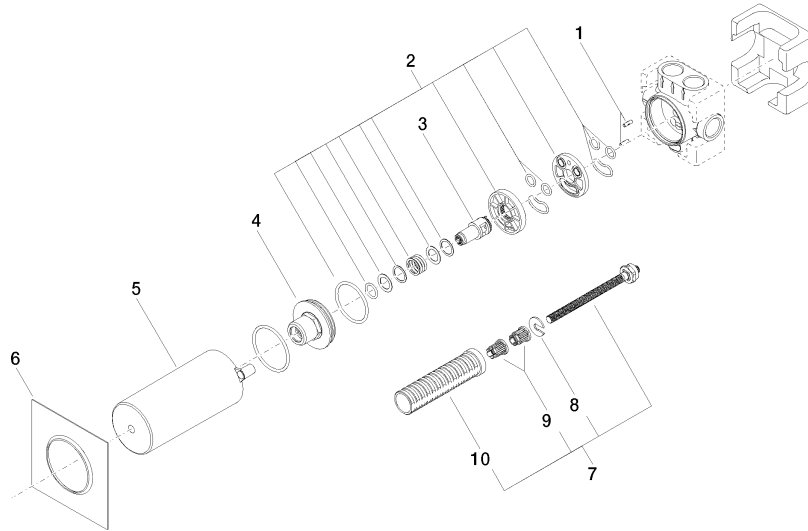

## Concealed three-way diverter -

35 104 970 90

mm [inches]

	min	max
Domicil	60 [2 3/8"]	105 [4 1/8"]
Source	73 [2 7/8"]	123 [4 7/8"]
Square	73 [2 7/8"]	123 [4 7/8"]
Madison	73 [2 7/8"]	138 [5 3/8"]
LULLU	73 [2 7/8"]	148 [5 3/4"]
Madison Flair	73 [2 7/8"]	148 [5 7/8"]
Just	78 [3 1/8"]	148 [5 7/8"]
LaFleur	83 [3 1/4"]	148 [5 7/8"]
Supernova	83 [3 1/4"]	148 [5 7/8"]
Tara	83 [3 1/4"]	148 [5 7/8"]
Vaia	83 [3 1/4"]	148 [5 7/8"]
MEM	108 [4 1/4"]	148 [5 7/8"]
CL_1	108 [4 1/4"]	148 [5 7/8"]

## Flow rate chart

## Certificates

LGA\_28456.

**Concealed three-way diverter -**

35 104 970 90

**Spare parts list**

No.	Item Number	Name	Quantity used	Delivery time
1	09 31 11 151 90	pin	2	2
2	90 30 11 085 00 90	set	1	2
3	09 29 06 025 90	spindle	1	2
4	09 21 02 124 90	lid	1	2
5	09 21 02 125 90	cap	1	2
6	09 14 03 109 90	seal	1	2
7	90 18 40 077 00 90	spindle	1	2
8	09 16 01 026 90	ring	1	2
9	90 12 12 002 00 90	fixing cap	2	2
10	90 18 40 077 01 90	spindle	1	2