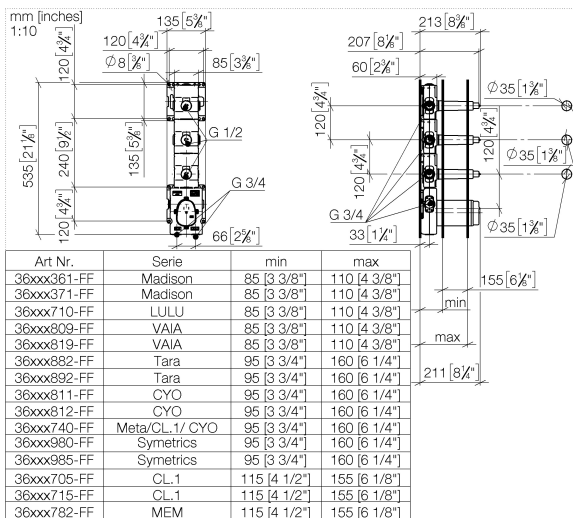

**Recommended miscellaneous**

**xGRID Attachment set for integrating in the dry wall construction -** 12 340 970 90

**Required miscellaneous**

**xGRID Installation track 555 mm -** 12 360 970 90

## xTOOL Concealed thermostat module with 3 valves -

35 531 970 90

### Certificates

Belgaqua\_21-031- WRAS\_2011026. ACS\_21 ACC LY 141. DVGW\_DW-27\_6. 6512DN0706.

**xTOOL Concealed thermostat module with 3 valves -**

35 531 970 90

**Spare parts list**

No.	Item Number	Name	Quantity used	Delivery time
1	90 23 01 091 00 90	set	8	2
2	90 23 01 045 00 90	back-flow preventer	2	2
3	04 21 34 077 00 90	nipple	2	2
4	09 14 10 098 90	seal	2	2
5	90 12 12 218 00 90	base	1	2
6	04 31 20 100 00 90	plug	1	2
7	09 14 10 111 90	seal	1	2
8	09 30 30 112 90	screw	4	2
9	04 21 02 174 01 90	cap	1	2
10	04 14 03 073 07 90	gasket kit	1	2
11	04 31 20 006 00 90	plug	3	2
12	09 21 02 173 90	cap	3	2
13	09 14 10 009 90	seal	1	2
14	09 31 20 003 90	plug	5	2
15	04 30 31 054 00 90	fixing set	2	2