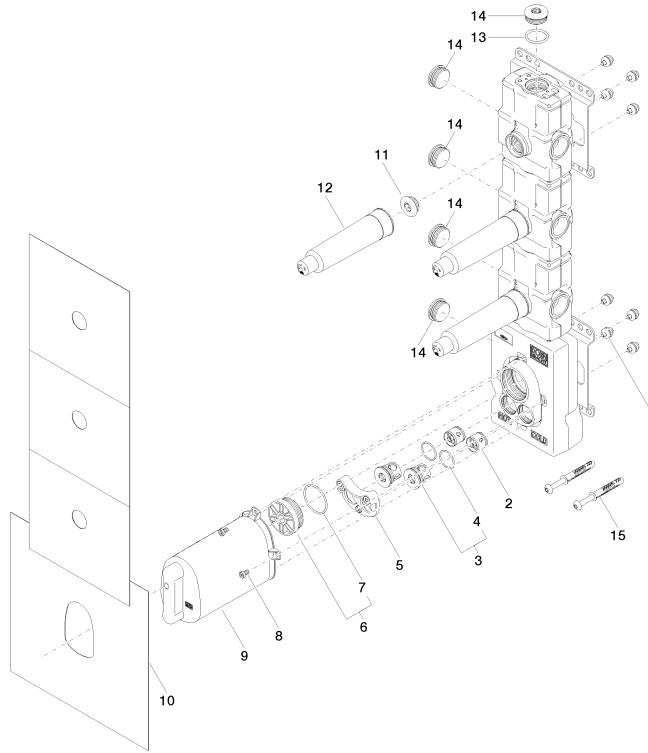

**Recommended miscellaneous**

**xGRID Attachment set for integrating in the dry wall construction -** 12 340 970 90

**Required miscellaneous**

**xGRID Installation track 555 mm -** 12 360 970 90

## xTOOL Concealed thermostat module with 3 valves -

35 531 970 90

### Certificates

Belgaqua\_21-031- WRAS\_2011026. ACS\_21 ACC LY 141. DVGW\_DW-27\_6. 6512DN0706.

**xTOOL Concealed thermostat module with 3 valves -**

35 531 970 90

**Spare parts list**

No.	Item Number	Name	Quantity used	Delivery time
1	90 23 01 091 00 90	set	8	2
2	90 23 01 045 00 90	back-flow preventer	2	2
3	04 21 34 077 00 90	nipple	2	2
4	09 14 10 098 90	seal	2	2
5	90 12 12 218 00 90	base	1	2
6	04 31 20 100 00 90	plug	1	2
7	09 14 10 111 90	seal	1	2
8	09 30 30 112 90	screw	4	2
9	04 21 02 174 01 90	cap	1	2
10	04 14 03 073 07 90	gasket kit	1	2
11	04 31 20 006 00 90	plug	3	2
12	09 21 02 173 90	cap	3	2
13	09 14 10 009 90	seal	1	2
14	09 31 20 003 90	plug	5	2
15	04 30 31 054 00 90	fixing set	2	2