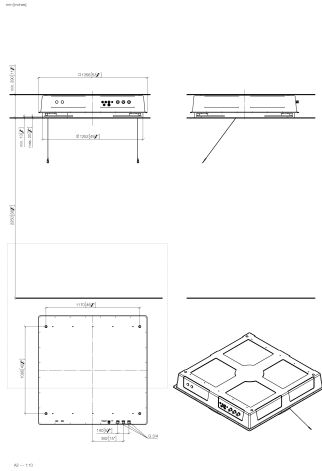

AQUAMOON Concealed ceiling installation box with color light -

---

35 625 970 90

Certificates

LGA_29446.