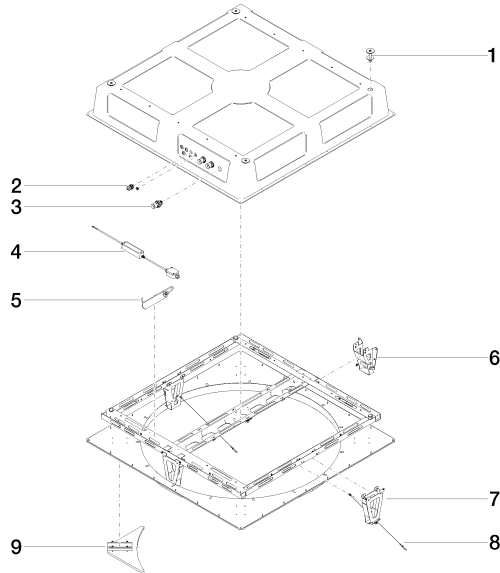

## AQUAMOON Concealed ceiling installation box with color light -

---

35 625 970 90

- concealed rough parts
- Rain panel with 3 different flow modes
- AQUACIRCLE RAIN: Circular rain curtain, max. flow rate 12 l/min (at 3 bar)
- TEMPEST RAIN: Natural rain, max. flow rate 10 l/min (at 3 bar)
- QUEEN'S COLLAR CASCADE: Rounded cascade, max. flow rate 24 l/min (at 3 bar)
- Ceiling installation enclosure 1356 x 1356 x 290 mm
- Opening diameter 1252 mm
- Ceiling construction with adequate structural strength for the permanent attachment of the device (weight: 57.5 kg / 127 lbs. (US)). M8 threaded bolts (minimum strength: 2000 N) are required to secure the ceiling module

## AQUAMOON Concealed ceiling installation box with color light -

---

35 625 970 90

### Certificates

---

LGA\_29446.

**AQUAMOON Concealed ceiling installation box with color light -**

35 625 970 90

**Spare parts list**

No.	Item Number	Name	Quantity used	Delivery time
1	04 24 03 239 02 90	fixing set	4	2
2	90 10 01 089 00 90	accessories	1	2
3	90 24 03 285 00 90	connection	3	2
4	90 10 01 212 00 90	electronic accessories	1	2
5	90 10 01 211 00 90	electronic accessories	1	2
6	90 17 20 205 00 90	holder	1	2
7	90 17 20 209 00 90	holder	1	2
8	90 21 50 007 00 90	accessories	2	2
9	90 17 20 215 00 90	end stop	4	2