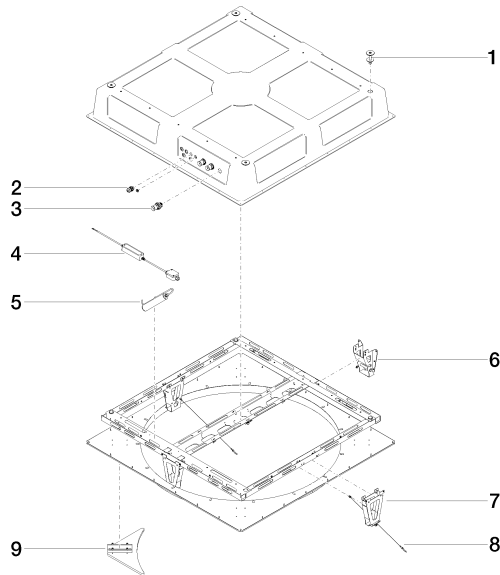

AQUAMOON EMBRACE Concealed ceiling installation box with color light -

35 630 970 90

- concealed rough parts

1x rain panel for ceiling installation

- AQUACIRCLE RAIN: Circular rain curtain, max. flow rate 12 l/min (at 3 bar)
- TEMPEST RAIN: Natural rain, max. flow rate 10 l/min (at 3 bar)
- Queen's Collar: rounded cascade, max. 23 l/min
- Embrace: rounded cascade, max. 60 l/min
- Ceiling installation enclosure 1356 x 1356 x 290 mm
- Opening diameter 1252 mm
- Ceiling construction with adequate structural strength for the permanent attachment of the device (weight: 57.5 kg / 127 lbs. (US)). M8 threaded bolts (minimum strength: 2000 N) are required to secure the ceiling module

To be provided by the customer. Zigbee Gateway!

AQUAMOON EMBRACE Concealed ceiling installation box with color light -

35 630 970 90

AQUAMOON EMBRACE Concealed ceiling installation box with color light -

35 630 970 90

Spare parts list

No.	Item Number	Name	Quantity used	Delivery time
1	04 24 03 239 02 90	fixing set	4	2
2	90 10 01 089 00 90	accessories	1	2
3	90 24 03 285 00 90	connection	3	2
4	90 10 01 212 00 90	electronic accessories	1	2
5	90 10 01 211 00 90	electronic accessories	1	2
6	90 17 20 205 00 90	holder	1	2
7	90 17 20 209 00 90	holder	1	2
8	90 21 50 007 00 90	accessories	2	2
9	90 17 20 215 00 90	end stop	4	2