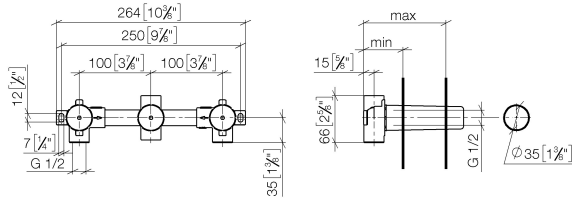

Concealed wall-mounted mixer centred spout -

35 707 970 90

- 3x dust cover
- 2x female thread 1/2" connections
- 1x female thread 1/2" outlet
- 3x sealing plug 1/2"
- gauge 100 mm
- lead-free
- WRAS 1702022

Recommended miscellaneous

Leak protection 1/2" -

12 010 970 90

Recommended miscellaneous

Drybox Wall-mounted basin mixer centred spout - 39 708 970 90

- Overflow is part of the scope of delivery.

Concealed wall-mounted mixer centred spout -

35 707 970 90

mm [inches]

	min	max
Madison	55 [2 1/8"]	115 [4 1/2"]
Square	55 [2 1/8"]	110 [4 3/8"]
Circle	55 [2 1/8"]	130 [5 1/8"]
Vaia	60 [2 3/8"]	132 [5 1/4"]
Domicil	60 [2 1/2"]	100 [3 7/8"]
Deque	70 [2 3/4"]	135 [5 3/8"]
Gentle	70 [2 3/4"]	135 [5 3/8"]
LaFleur	70 [2 3/4"]	135 [5 3/8"]
Selv	70 [2 3/4"]	135 [5 3/8"]
Supernova	70 [2 3/4"]	135 [5 3/8"]
Symetrics	70 [2 3/4"]	135 [5 3/8"]
Tara	70 [2 3/4"]	135 [5 3/8"]
CL_2	93 [3 5/8"]	115 [4 1/2"]
MEM	93 [3 5/8"]	138 [5 3/8"]
CL_1	93 [3 5/8"]	138 [5 3/8"]
La Fleur Cl.	102 [4"]	144 [5 5/8"]

Certificates

ETA_19023.

LGA_19175.

ACS_20 ACC LY 735.

Concealed wall-mounted mixer centred spout -

35 707 970 90

Spare parts list

No.	Item Number	Name	Quantity used	Delivery time
1	04 30 31 024 01 90	fixing set	2	2
2	04 31 20 006 00 90	plug	1	2
3	04 29 05 018 10 90	nipple	2	2
4	04 31 20 037 00 90	plug	2	2
5	09 21 02 102 90	cap	3	2