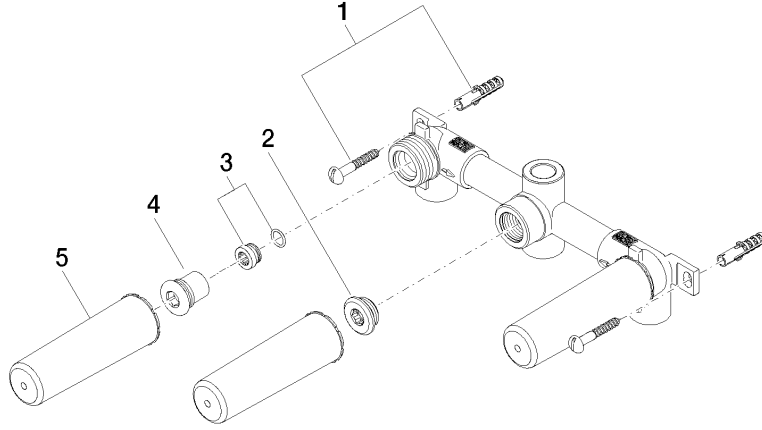

Concealed wall-mounted mixer centred spout -

35 707 970 90

- 3x dust cover
- 2x female thread 1/2" connections
- 1x female thread 1/2" outlet
- 3x sealing plug 1/2"
- gauge 100 mm
- lead-free
- WRAS 1702022

35 707 970 90

mm [inches]

	min	max
Madison	55 [2 1/8"]	115 [4 1/2"]
Square	55 [2 1/8"]	110 [4 3/8"]
Circle	55 [2 1/8"]	130 [5 1/8"]
Vaia	60 [2 3/8"]	132 [5 1/4"]
Domicil	60 [2 1/2"]	100 [3 7/8"]
Deque	70 [2 3/4"]	135 [5 3/8"]
Gentle	70 [2 3/4"]	135 [5 3/8"]
LaFleur	70 [2 3/4"]	135 [5 3/8"]
Selv	70 [2 3/4"]	135 [5 3/8"]
Supernova	70 [2 3/4"]	135 [5 3/8"]
Symetrics	70 [2 3/4"]	135 [5 3/8"]
Tara	70 [2 3/4"]	135 [5 3/8"]
CL_2	93 [3 5/8"]	115 [4 1/2"]
MEM	93 [3 5/8"]	138 [5 3/8"]
CL_1	93 [3 5/8"]	138 [5 3/8"]
La Fleur Cl.	102 [4"]	144 [5 5/8"]

Certificates

ETA_19023.

LGA_19175.

ACS_20 ACC LY 735.

Concealed wall-mounted mixer centred spout -

35 707 970 90

Spare parts list

No.	Item Number	Name	Quantity used	Delivery time
1	04 30 31 024 01 90	fixing set	2	2
2	04 31 20 006 00 90	plug	1	2
3	04 29 05 018 10 90	nipple	2	2
4	04 31 20 037 00 90	plug	2	2
5	09 21 02 102 90	cap	3	2