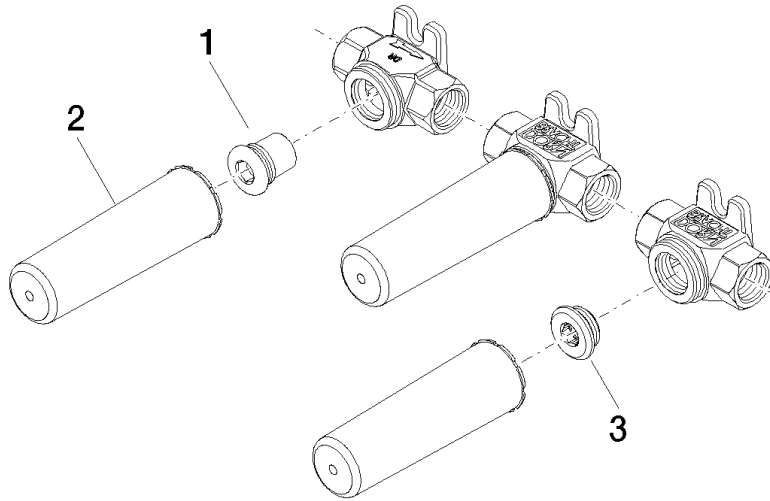

Concealed wall-mounted mixer variable positioning -

35 712 970 90

- red brass, lead-free
- 1/2" connection
- 3x sealing plug 1/2"
- 3x dust cover
- WRAS 1702022

Recommended miscellaneous

Leak protection 1/2" -

12 010 970 90

Concealed wall-mounted mixer variable positioning -

35 712 970 90

mm [inches]

| | min | max |
|--------------|-------------|--------------|
| Madison | 55 [2 1/8"] | 115 [4 1/2"] |
| Square | 55 [2 1/8"] | 110 [4 3/8"] |
| Circle | 55 [2 1/8"] | 130 [5 1/8"] |
| Vaia | 60 [2 3/8"] | 132 [5 1/4"] |
| Domicil | 60 [2 1/2"] | 100 [3 7/8"] |
| Deque | 70 [2 3/4"] | 135 [5 3/8"] |
| Gentle | 70 [2 3/4"] | 135 [5 3/8"] |
| LaHeur | 70 [2 3/4"] | 135 [5 3/8"] |
| Selv | 70 [2 3/4"] | 135 [5 3/8"] |
| Supernova | 70 [2 3/4"] | 135 [5 3/8"] |
| Symetrics | 70 [2 3/4"] | 135 [5 3/8"] |
| Tara | 70 [2 3/4"] | 135 [5 3/8"] |
| CL_2 | 85 [3 3/8"] | 108 [4 3/8"] |
| MEM | 93 [3 5/8"] | 138 [5 3/8"] |
| CL_1 | 93 [3 5/8"] | 138 [5 3/8"] |
| La Fleur Cl. | 102 [4"] | 144 [5 5/8"] |

Concealed wall-mounted mixer variable positioning -

35 712 970 90

Spare parts list

| No. | Item Number | Name | Quantity used | Delivery time |
|-----|--------------------|------|---------------|---------------|
| 1 | 04 31 20 037 00 90 | plug | 1 | 2 |
| 2 | 09 21 02 102 90 | cap | 3 | 2 |
| 3 | 04 31 20 006 00 90 | plug | 2 | 2 |