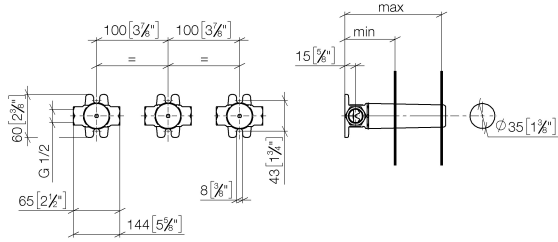

Concealed wall-mounted mixer variable positioning -

35 712 970 90

- red brass, lead-free
- 1/2" connection
- 3x sealing plug 1/2"
- 3x dust cover
- WRAS 1702022

Recommended miscellaneous

Leak protection 1/2" -

12 010 970 90

Concealed wall-mounted mixer variable positioning -

35 712 970 90

mm [inches]

| | min | max |
|--------------|-------------|--------------|
| Madison | 55 [2 1/8"] | 115 [4 1/2"] |
| Square | 55 [2 1/8"] | 110 [4 3/8"] |
| Circle | 55 [2 1/8"] | 130 [5 1/8"] |
| Vaia | 60 [2 3/8"] | 132 [5 1/4"] |
| Domicil | 60 [2 1/2"] | 100 [3 7/8"] |
| Deque | 70 [2 3/4"] | 135 [5 3/8"] |
| Gentle | 70 [2 3/4"] | 135 [5 3/8"] |
| LaHeur | 70 [2 3/4"] | 135 [5 3/8"] |
| Selv | 70 [2 3/4"] | 135 [5 3/8"] |
| Supernova | 70 [2 3/4"] | 135 [5 3/8"] |
| Symetrics | 70 [2 3/4"] | 135 [5 3/8"] |
| Tara | 70 [2 3/4"] | 135 [5 3/8"] |
| CL_2 | 85 [3 3/8"] | 108 [4 3/8"] |
| MEM | 93 [3 5/8"] | 138 [5 3/8"] |
| CL_1 | 93 [3 5/8"] | 138 [5 3/8"] |
| La Fleur Cl. | 102 [4"] | 144 [5 5/8"] |

Concealed wall-mounted mixer variable positioning -

35 712 970 90

Spare parts list

| No. | Item Number | Name | Quantity used | Delivery time |
|-----|--------------------|------|---------------|---------------|
| 1 | 04 31 20 037 00 90 | plug | 1 | 2 |
| 2 | 09 21 02 102 90 | cap | 3 | 2 |
| 3 | 04 31 20 006 00 90 | plug | 2 | 2 |