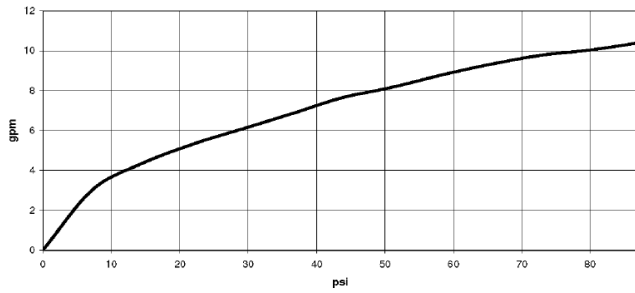

## Concealed wall-mounted mixer spout on left -

35 713 970 90

mm [inches]

	min	max
Supernova	65 [2 1/2"]	130 [5 1/8"]
Deque	65 [2 1/2"]	130 [5 1/8"]
Lara	65 [2 1/2"]	130 [5 1/8"]
Vaia	64 [2 1/2"]	136 [5 3/8"]
CL 2	97 [3 7/8"]	120 [4 3/4"]

### Flow rate chart