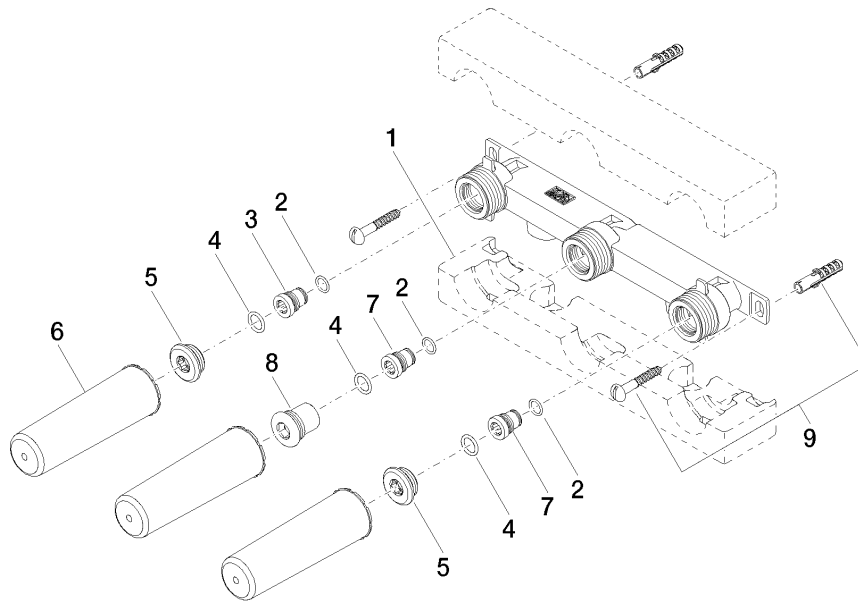

## Concealed wall-mounted mixer spout on left -

---

35 713 970 90

- red brass, lead-free
- 2x female thread 1/2" connections
- 3x female thread 1/2" outlet
- 3x sealing plug 1/2"
- 3x dust cover
- soundproofing
- gauge 100 mm
- WRAS 1702022

## Concealed wall-mounted mixer spout on left -

35 713 970 90

mm [inches]

	min	max
Supernova	65 [2 1/2"]	130 [5 1/8"]
Deque	65 [2 1/2"]	130 [5 1/8"]
Lara	65 [2 1/2"]	130 [5 1/8"]
Vaia	64 [2 1/2"]	136 [5 3/8"]
CL 2	97 [3 7/8"]	120 [4 3/4"]

### Flow rate chart

### Certificates

LGA\_19170.

ACS\_21 ACC LY 141. LGA\_19175.

Concealed wall-mounted mixer spout on left -

35 713 970 90

Spare parts list

No.	Item Number	Name	Quantity used	Delivery time
1	09 11 11 043 90	accessories	1	2
2	09 14 10 042 90	seal	3	2
3	09 24 03 209 10 90	nipple	1	2
4	09 14 10 003 90	seal	3	2
5	04 31 20 006 00 90	plug	2	2
6	09 21 02 102 90	cap	3	2
7	09 24 03 210 10 90	nipple	2	2
8	04 31 20 037 00 90	plug	1	2
9	04 30 31 024 01 90	fixing set	1	2