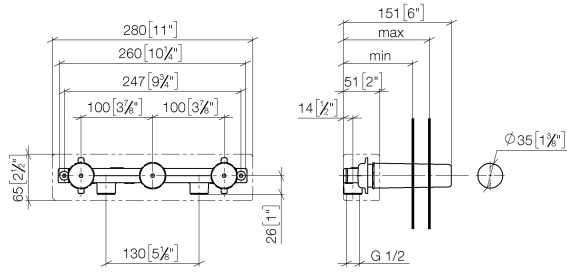

## Concealed wall-mounted mixer spout on left -

---

35 713 970 90

- red brass, lead-free
- 2x female thread 1/2" connections
- 3x female thread 1/2" outlet
- 3x sealing plug 1/2"
- 3x dust cover
- soundproofing
- gauge 100 mm
- WRAS 1702022

## Recommended miscellaneous

---

**Leak protection 1/2" -**

12 010 970 90

## Concealed wall-mounted mixer spout on left -

35 713 970 90

mm [inches]

	min	max
Supernova	65 [2 1/2"]	130 [5 1/8"]
Deque	65 [2 1/2"]	130 [5 1/8"]
Lara	65 [2 1/2"]	130 [5 1/8"]
Vaia	64 [2 1/2"]	136 [5 3/8"]
CL 2	97 [3 7/8"]	120 [4 3/4"]

### Flow rate chart