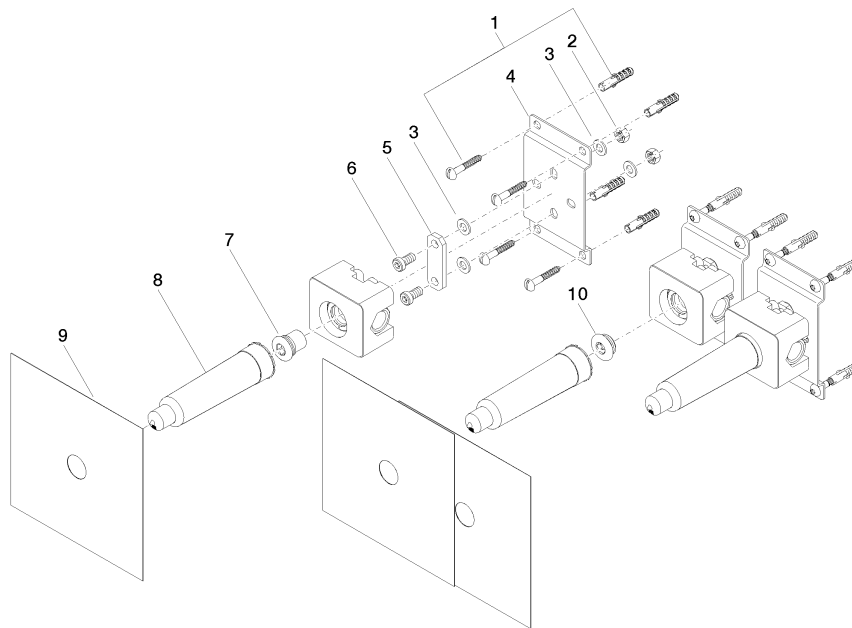

Concealed wall-mounted mixer variable positioning -

35 720 970 90

- red brass, lead-free
- 1/2" connection
- 3x sealing plug 1/2"
- 3x dust cover

Recommended miscellaneous

Leak protection 1/2" -

12 010 970 90

- This article is needed 2x.

Concealed wall-mounted mixer variable positioning -

35 720 970 90

mm [inches]

		min.	max.
36xxx361-FF	Madison	85 mm[3 3/8"]	145 mm[5 5/8"]
36xxx809/819-FF	Vaia	85 mm[3 3/8"]	145 mm[5 5/8"]
36xxx882/892-FF	Tara	85 mm[3 3/8"]	145 mm[5 5/8"]
36xxx811-FF	CYO	85 mm[3 3/8"]	145 mm[5 5/8"]
36xxx705-FF	CL.1	110 mm[4 3/8"]	150 mm[5 7/8"]
36xxx782-FF	MEM	110 mm[4 3/8"]	150 mm[5 7/8"]

Certificates

WRAS_2211003.

Concealed wall-mounted mixer variable positioning -

35 720 970 90

Spare parts list

No.	Item Number	Name	Quantity used	Delivery time
1	04 30 31 024 01 90	fixing set	6	2
2	09 23 10 023 90	nut	6	2
3	09 30 11 139 90	disc	12	2
4	09 17 20 104 90	holder	3	2
5	09 30 11 137 90	disc	3	60
6	09 30 30 068 90	screw	6	2
7	04 31 20 037 00 90	plug	1	2
8	04 21 02 173 01 90	cap	3	2
9	04 14 03 072 01 90	gasket kit	3	2
10	04 31 20 006 00 90	plug	2	2