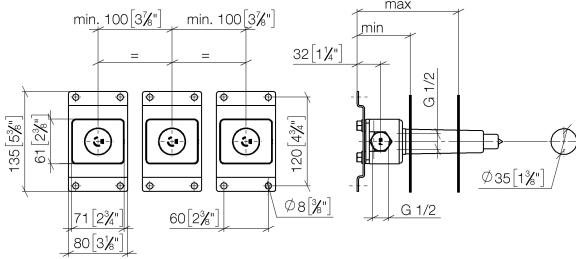

Concealed wall-mounted mixer variable positioning -

35 720 970 90

- red brass, lead-free
- 1/2" connection
- 3x sealing plug 1/2"
- 3x dust cover

Recommended miscellaneous

Leak protection 1/2" -

12 010 970 90

- This article is needed 2x.

Concealed wall-mounted mixer variable positioning -

35 720 970 90

mm [inches]

		min.	max.
36xxx361-FF	Madison	85 mm[3 3/8"]	145 mm[5 5/8"]
36xxx809/819-FF	Vaia	85 mm[3 3/8"]	145 mm[5 5/8"]
36xxx882/892-FF	Tara	85 mm[3 3/8"]	145 mm[5 5/8"]
36xxx811-FF	CYO	85 mm[3 3/8"]	145 mm[5 5/8"]
36xxx705-FF	CL.1	110 mm[4 3/8"]	150 mm[5 7/8"]
36xxx782-FF	MEM	110 mm[4 3/8"]	150 mm[5 7/8"]

Certificates

WRAS_2211003.

Concealed wall-mounted mixer variable positioning -

35 720 970 90

Spare parts list

No.	Item Number	Name	Quantity used	Delivery time
1	04 30 31 024 01 90	fixing set	6	2
2	09 23 10 023 90	nut	6	2
3	09 30 11 139 90	disc	12	2
4	09 17 20 104 90	holder	3	2
5	09 30 11 137 90	disc	3	60
6	09 30 30 068 90	screw	6	2
7	04 31 20 037 00 90	plug	1	2
8	04 21 02 173 01 90	cap	3	2
9	04 14 03 072 01 90	gasket kit	3	2
10	04 31 20 006 00 90	plug	2	2