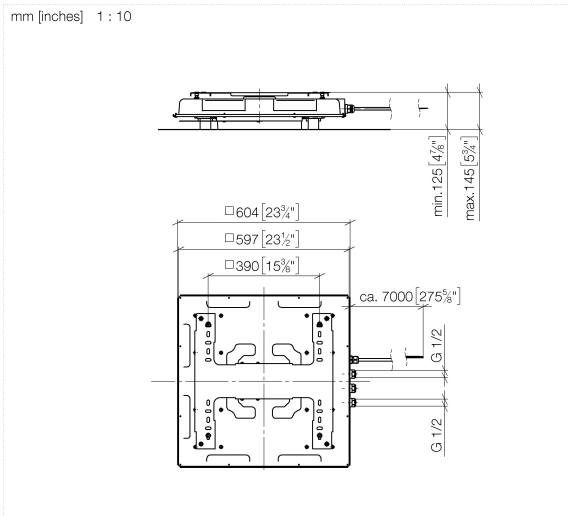

SERIES-VARIOUS AQUAHALO Concealed ceiling installation box - Chrome

35 750 970