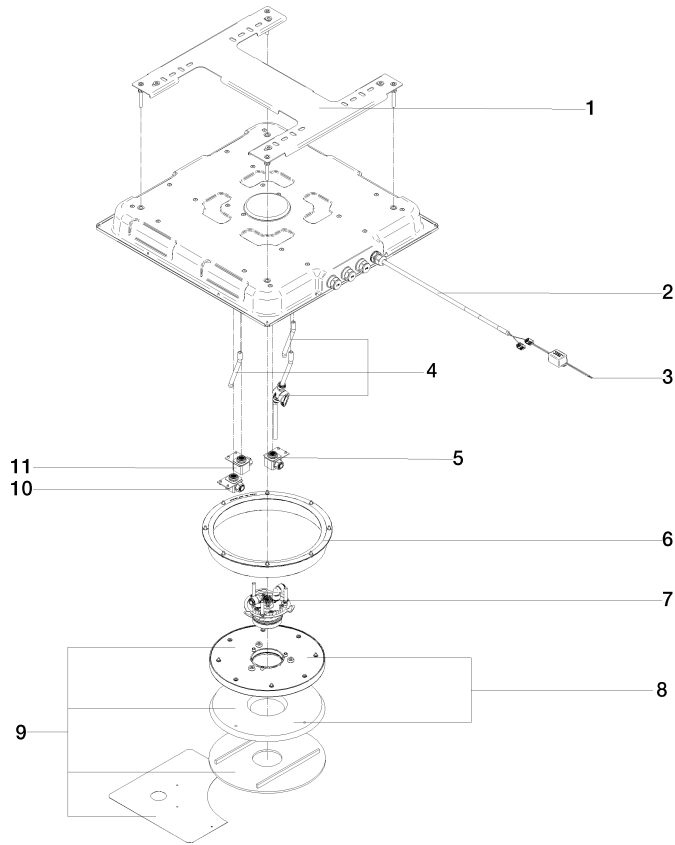

SERIES-VARIOUS AQUAHALO Concealed ceiling installation box - Chrome

35 750 970

- concealed rough parts
- Rain panel with 3 different flow modes
- AQUACIRCLE RAIN: Circular rain curtain, max. flow rate 14 l/min (at 3 bar)
- TEMPEST RAIN: Natural rain, max. flow rate 9 l/min (at 3 bar)
- DIAMOND RAIN: Ring of rain, max. flow rate 6.8 l/min (at 3 bar)
- Ceiling installation enclosure 605 x 605 x 95 mm
- Weight: 10 kg
- Supply pipe 7 m
- Input 100-240V AC 50-60Hz
- Output 12V DC SELV / Class II
- min. recess depth 110 mm
- max. recess depth 150 mm
- For simultaneous control of the jet types, we recommend the xTool thermostat module
- Provide DIN VDE 0100, Part 701 compliant safety zone 2
- Not suitable for use in a steam room.

35 750 970

SERIES-VARIOUS AQUAHALO Concealed ceiling installation box - Chrome

35 750 970

Spare parts list

No.	Item Number	Name	Quantity used	Delivery time
1	90 17 20 287 02 90	flange	1	-
Spare part can no longer be ordered, please order the replacement item				
2	90 10 01 227 00 90	electronic accessories	1	2
3	90 10 01 257 00 90	electronic accessories	1	2
4	90 24 04 389 00 90	Flushing service kit	1	-
Spare part can no longer be ordered, please order the replacement item				
5	90 24 04 605 02 90	cartridge	1	-
Spare part can no longer be ordered, please order the replacement item				
6	90 21 02 439 00 90	Repair kit	1	-
Spare part can no longer be ordered, please order the replacement item				
7	90 17 09 062 16-00	Spray module Diamond Rain	1	10
8	90 31 20 071 00 90	rosette	1	-
Spare part can no longer be ordered, please order the replacement item				
9	90 91 42 097 00 90	Installation kit	1	-
Spare part can no longer be ordered, please order the replacement item				
10	90 24 04 605 03 90	cartridge	1	-
Spare part can no longer be ordered, please order the replacement item				
11	90 24 04 605 01 90	cartridge	1	-
Spare part can no longer be ordered, please order the replacement item				