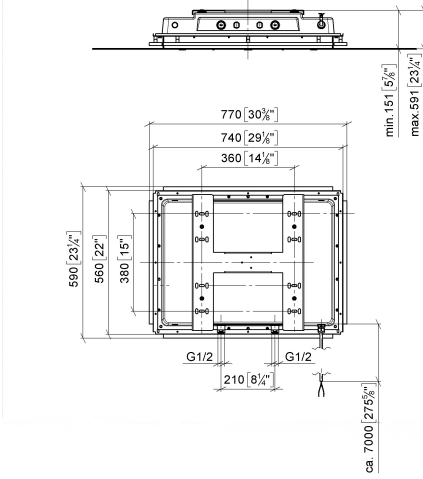

## SERENITY SKY Concealed ceiling installation box with light -

---

35 771 970 90

- concealed rough parts
- flush-mounted reflection box, 662 x 482 mm, RAL 9003, Signal White
- 2x female thread 1/2" connections
- min. recess depth 150 mm
- max. recess depth 590 mm
- weight 15kg
- Supply pipe 7 m
- Input 100-240V AC 50-60Hz
- Output 24V DC SELV / Class II
- ZigBee Light Link RGBW controller
- For simultaneous control of the jet types, we recommend the xTool thermostat module
- Not suitable for use in a steam room.

# SERENITY SKY Concealed ceiling installation box with light -

35 771 970 90

mm [inches]