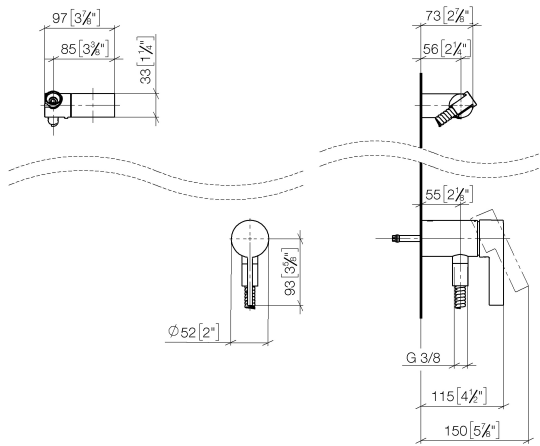

Concealed single-lever mixer with integrated shower connection with hand shower set without hand shower - Chrome

IMO

36 002 970

- metal shower hose 1750mm with integrated anti-twist protection

This article does not include a hand shower!

Required miscellaneous

Concealed wall mounting -

- max. recess depth 105 mm
- min. recess depth 80 mm

35 050 970 90

Required miscellaneous

Hand shower FlowReduce - Chrome

28 016 979-00
0010

Required miscellaneous

28 018 979-00
0010

Concealed single-lever mixer with integrated shower connection with hand shower set without hand shower - Chrome

IMO

36 002 970
mm [inches]

Certificates

Belgaqua_21-025- WRAS_2011027. LGA_29928.
27_1.

36 002 970

Spare parts list

No.	Item Number	Name	Quantity used	Delivery time
1	28 060 970-00	Wall bracket swivel - Chrome	1	10
2	28 322 970-00	Metal shower hose 1/2" x 3/8" x 1750 mm - Chrome	1	2
3	36 050 970-00	Concealed single-lever mixer with integrated shower connection - Chrome	1	10