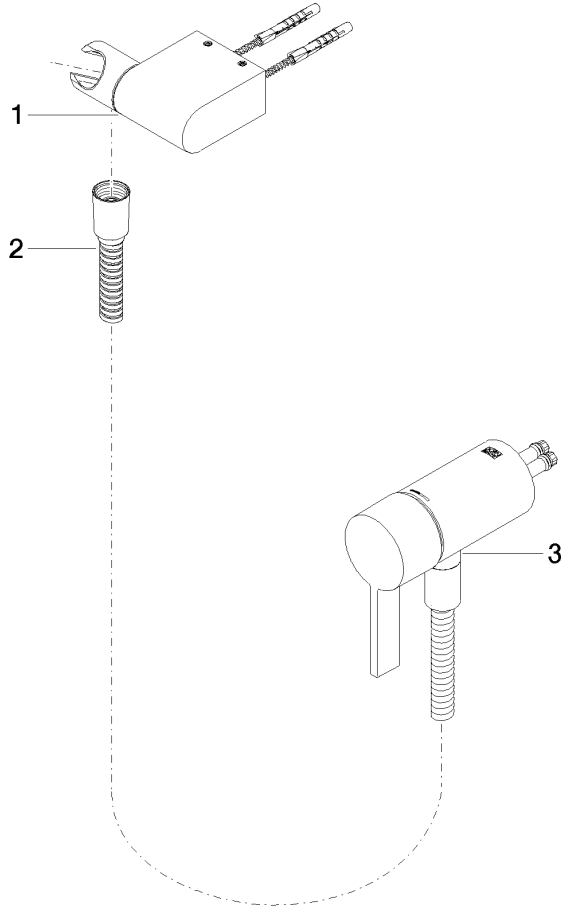

Concealed single-lever mixer with integrated shower connection with hand shower set without hand shower - Chrome

IMO

36 002 970

- metal shower hose 1750mm with integrated anti-twist protection

This article does not include a hand shower!

28 018 979-00
0010

Concealed single-lever mixer with integrated shower connection with hand shower set without hand shower - Chrome

IMO

36 002 970
mm [inches]

Certificates

Belgaqua_21-025- WRAS_2011027. LGA_29928.
27_1.

36 002 970

Spare parts list

No.	Item Number	Name	Quantity used	Delivery time
1	28 060 970-00	Wall bracket swivel - Chrome	1	10
2	28 322 970-00	Metal shower hose 1/2" x 3/8" x 1750 mm - Chrome	1	2
3	36 050 970-00	Concealed single-lever mixer with integrated shower connection - Chrome	1	10