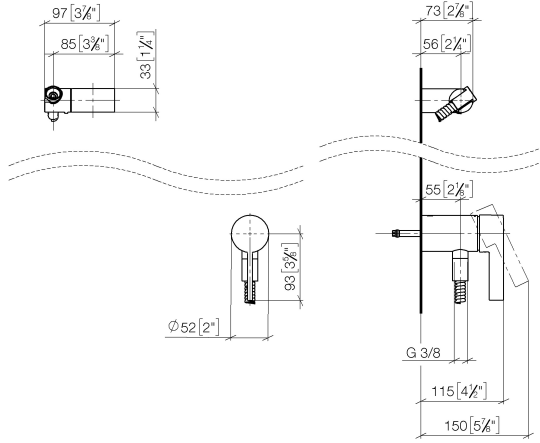

Concealed single-lever mixer with integrated shower connection with hand shower set without hand shower - Platinum

IMO

36 002 970

- metal shower hose 1750mm with integrated anti-twist protection
- WRAS 2011027

28 018 979-08 0010

Concealed single-lever mixer with integrated shower connection with hand shower set without hand shower - Platinum

IMO

36 002 970
mm [inches]

Certificates

Belgaqua_21-025- WRAS_2011027. LGA_29928.
27_1.

36 002 970

Spare parts list

No.	Item Number	Name	Quantity used	Delivery time
1	28 060 970-08	Wall bracket swivel - Platinum	1	40
2	28 322 970-08	Metal shower hose 1/2" x 3/8" x 1750 mm - Platinum	1	40
3	36 050 970-08	Concealed single-lever mixer with integrated shower connection - Platinum	1	40