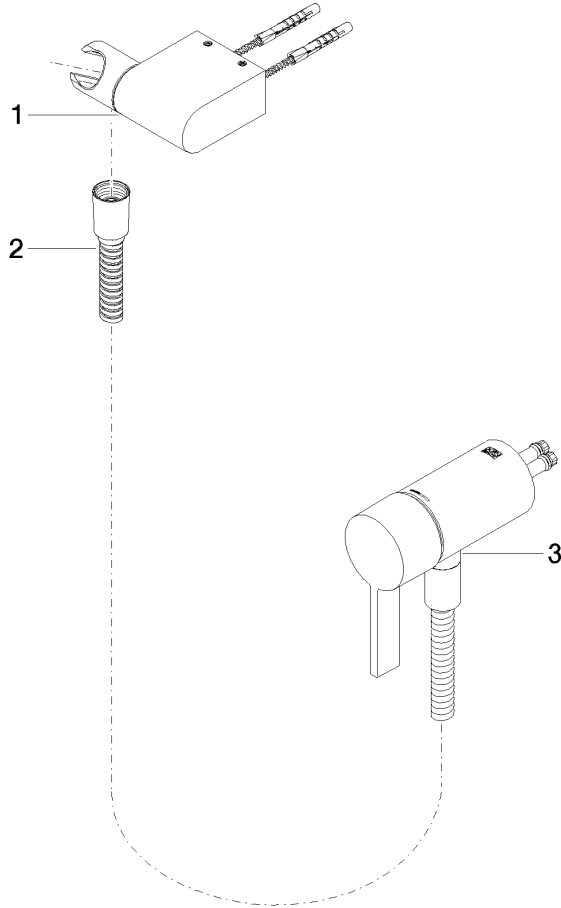

Concealed single-lever mixer with integrated shower connection with hand shower set without hand shower - Platinum

IMO

36 002 970

- metal shower hose 1750mm with integrated anti-twist protection
- WRAS 2011027

28 018 979-08 0010

Concealed single-lever mixer with integrated shower connection with hand shower set without hand shower - Platinum

IMO

36 002 970
mm [inches]

Certificates

Belgaqua_21-025- WRAS_2011027. LGA_29928.
27_1.

36 002 970

Spare parts list

No.	Item Number	Name	Quantity used	Delivery time
1	28 060 970-08	Wall bracket swivel - Platinum	1	40
2	28 322 970-08	Metal shower hose 1/2" x 3/8" x 1750 mm - Platinum	1	40
3	36 050 970-08	Concealed single-lever mixer with integrated shower connection - Platinum	1	40