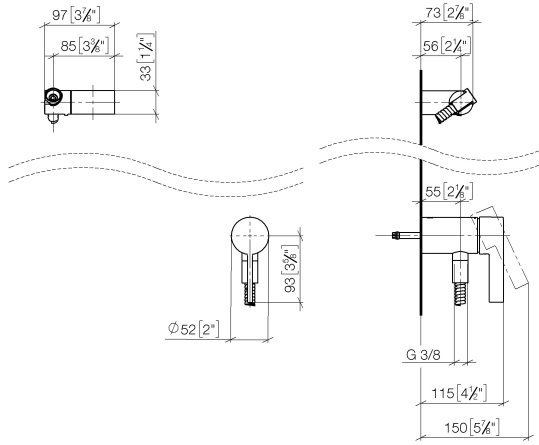

Concealed single-lever mixer with integrated shower connection with hand shower set without hand shower - Dark Chrome

IMO

36 002 970

- metal shower hose 1750mm with integrated anti-twist protection
- WRAS 2011027

This article does not include a hand shower!

Intrinsic protection against back flow.

Fits: IMO, LULU, MADISON, MEM, TARA, CL.1, LISSÉ, VAIA, META, CYO

	Dark Chrome	36 002 970-19
	Chrome	36 002 970-00
	Brushed Platinum	36 002 970-06
	Platinum	36 002 970-08
	Brushed Light Gold	36 002 970-27
	Brushed Durabronze (23kt Gold)	36 002 970-28
	Matte Black	36 002 970-33
	Brushed Bronze	36 002 970-42
	Brushed Champagne (22kt Gold)	36 002 970-46
	Champagne (22kt Gold)	36 002 970-47
	Brushed Chrome	36 002 970-93
	Brushed Dark Platinum	36 002 970-99

Concealed single-lever mixer with integrated shower connection with hand shower set without hand shower - Dark Chrome

IMO

36 002 970
mm [inches]

Concealed single-lever mixer with integrated shower connection with hand shower set without hand shower - Dark Chrome